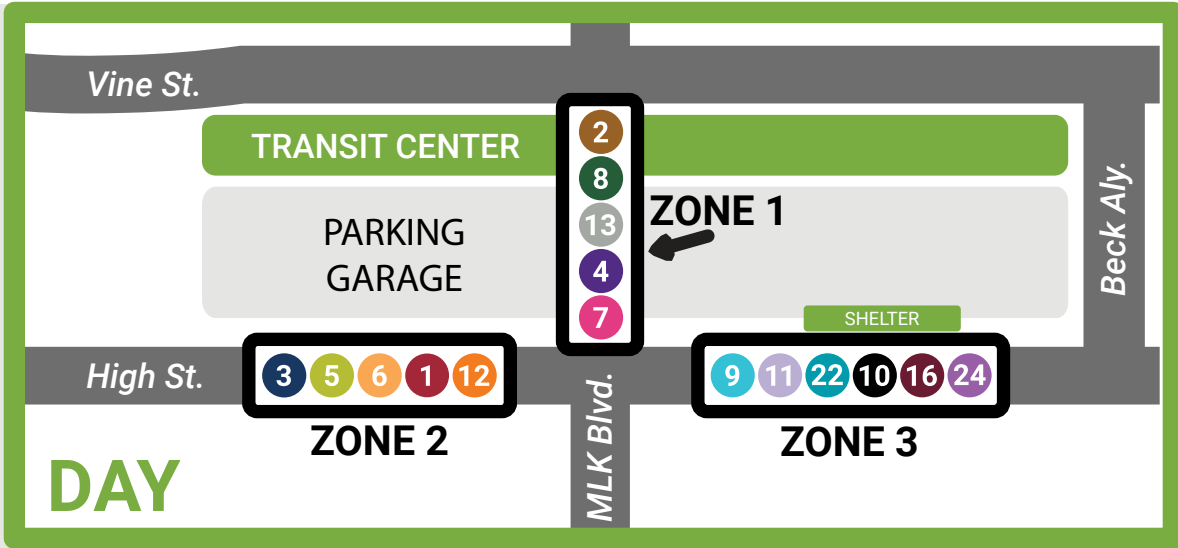

BUS LOCATIONS: High St. & MLK Blvd.

All buses load on High St. and MLK Blvd. during Transit Center renovation.

ZONE 1	
DAY	2 Georgetown Road
D N	4 Newtown Pike
DAY	7 North Limestone
DAY	8 Versailles Road
DAY	13 South Broadway
NIGHT	52 Night – Georgetown Road
NIGHT	58 Night – Versailles Road

ZONE 2	
DAY	1 Woodhill Drive
D N	3 Tates Creek Road
D N	5 Nicholasville Road
DAY	6 North Broadway
DAY	12 Leestown Road
NIGHT	51 Night – Woodhill Dr

ZONE 3	
NIGHT	6 North Broadway
DAY	9 Eastland
D N	10 Hamburg Pavilion
DAY	11 Richmond Road
DAY	16 Southland Drive
DAY	22 Mercer Road
DAY	24 Old Frankfort Pike
NIGHT	59 Night – Eastland