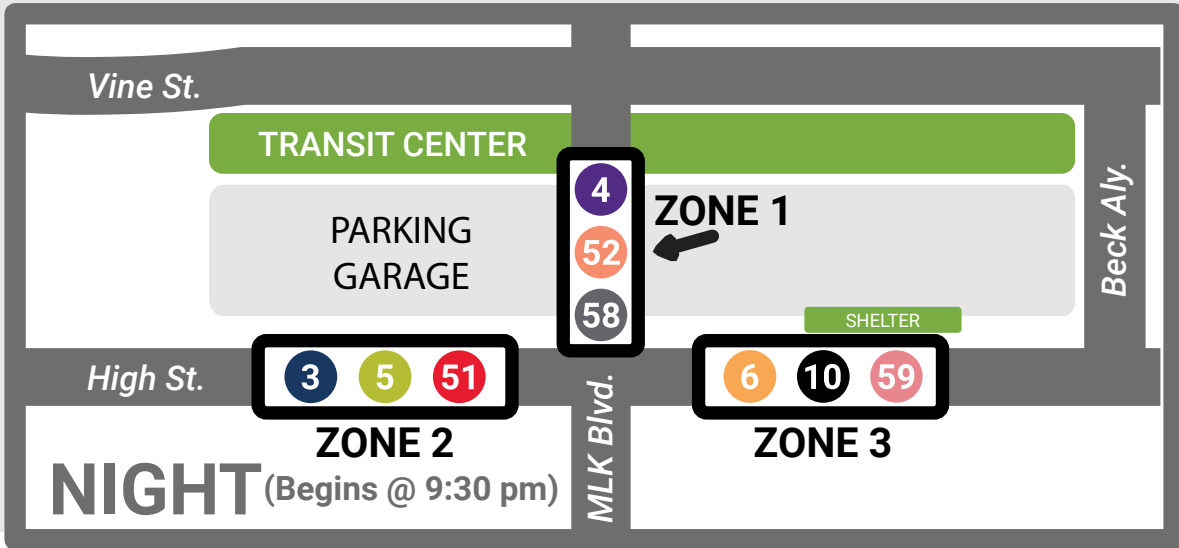

BUS LOCATIONS: High St. & MLK Blvd.

All buses load on High St. and MLK Blvd. during Transit Center renovation.

ZONE 1	
DAY	2 Georgetown Road
D N	4 Newtown Pike
DAY	7 North Limestone
DAY	8 Versailles Road
DAY	13 South Broadway
NIGHT	52 Night – Georgetown Road
NIGHT	58 Night – Versailles Road

ZONE 2	
DAY	1 Woodhill Drive
D N	3 Tates Creek Road
D N	5 Nicholasville Road
DAY	6 North Broadway
DAY	12 Leestown Road
NIGHT	51 Night – Woodhill Dr

ZONE 3	
NIGHT	6 North Broadway
DAY	9 Eastland
D N	10 Hamburg Pavilion
DAY	11 Richmond Road
DAY	16 Southland Drive
DAY	22 Mercer Road
DAY	24 Old Frankfort Pike
NIGHT	59 Night – Eastland