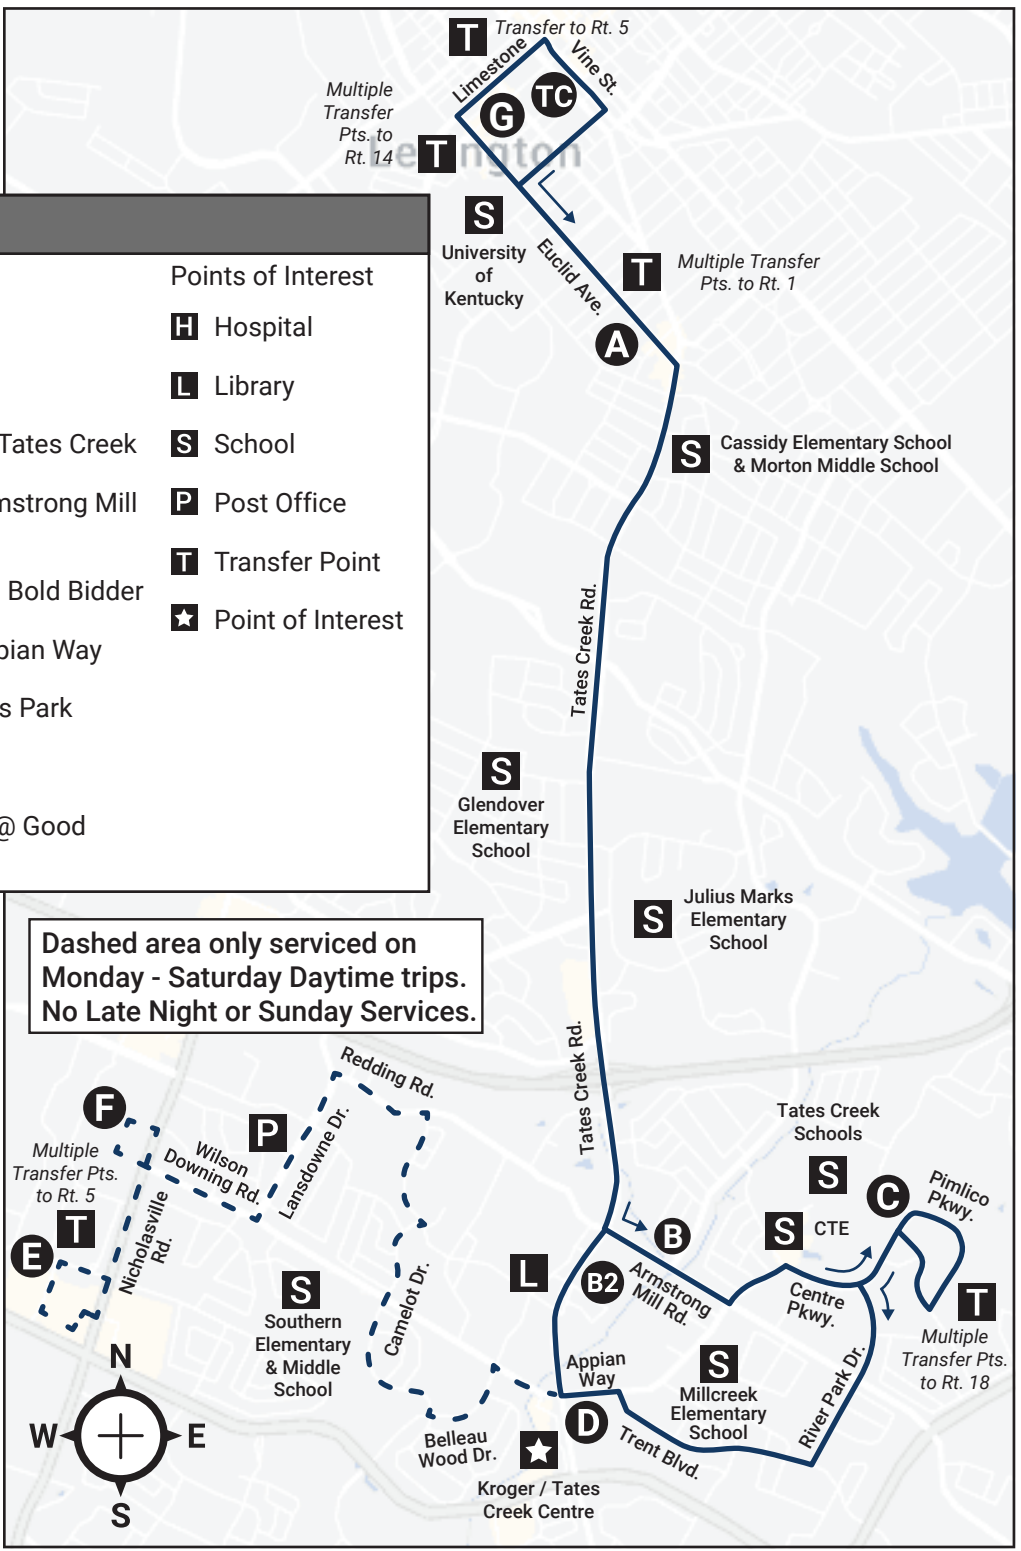

Tates Creek Road

3

LEGEND

Timepoints	Points of Interest
TC Transit Center	H Hospital
A Euclid @ Kroger	L Library
B Armstrong Mill @ Tates Creek	S School
B2 Tates Creek @ Armstrong Mill (PM/Sunday)	P Post Office
C Centre Parkway @ Bold Bidder	T Transfer Point
D Tates Creek @ Appian Way	★ Point of Interest
E Walmart @ Nichols Park	
F Fayette Mall	
G South Limestone @ Good Samaritan	

Dashed area only serviced on Monday - Saturday Daytime trips. No Late Night or Sunday Services.

General Information

Fare & Pass Menu Menu de Tarifas y Pases de Autobús

	Adult	Youth+ (Ages 7-18)	Senior Citizens **, People with Disabilities*, Medicare Cardholders*, & Veterans* <
	Adulto	Jovenes+ (Edad 7-18)	Mayores**, Discapacitados**, Medicare* Y Veteranos* <
Standard Ride Fare Tarifa Estándar de Viaje	\$1.00	\$0.80	\$0.50
Day Pass Pase de un Día	\$3.00	\$3.00	\$1.50
20 Ride Pass Pase de 20 Viajes	\$15.00	\$15.00	\$15.00
30 Day Pass Pase de 30 Días	\$30.00	\$20.00	\$15.00
Class Pass Pase de Clase (Estudiante)	One Semester - \$50.00	One School Year - \$75.00	
	Un Semestre - \$50.00	Un Año Escolar - \$75.00	

Photo ID Cards / Tarjeta de Identificación

Photo ID Cards may be obtained at the Transit Center on Vine Street, Monday - Friday 8:30 a.m. - 4:00 p.m. for a \$5.00 charge.
 Puede obtener una tarjeta de identificación con foto en el Centro de Tránsito ubicado en Vine St. Lunes a Viernes 8:30 a.m. - 4:00 p.m. para una carga de \$5.00.

Text for Next System
 Text "LX" plus your stop number (Example: LX123) to 321-123 for the next departure times for your stop.

Download Our App
 Download MyStop Mobile in the App and Play store for Apple and Android devices. Track your bus, plan a trip, and see upcoming departures.