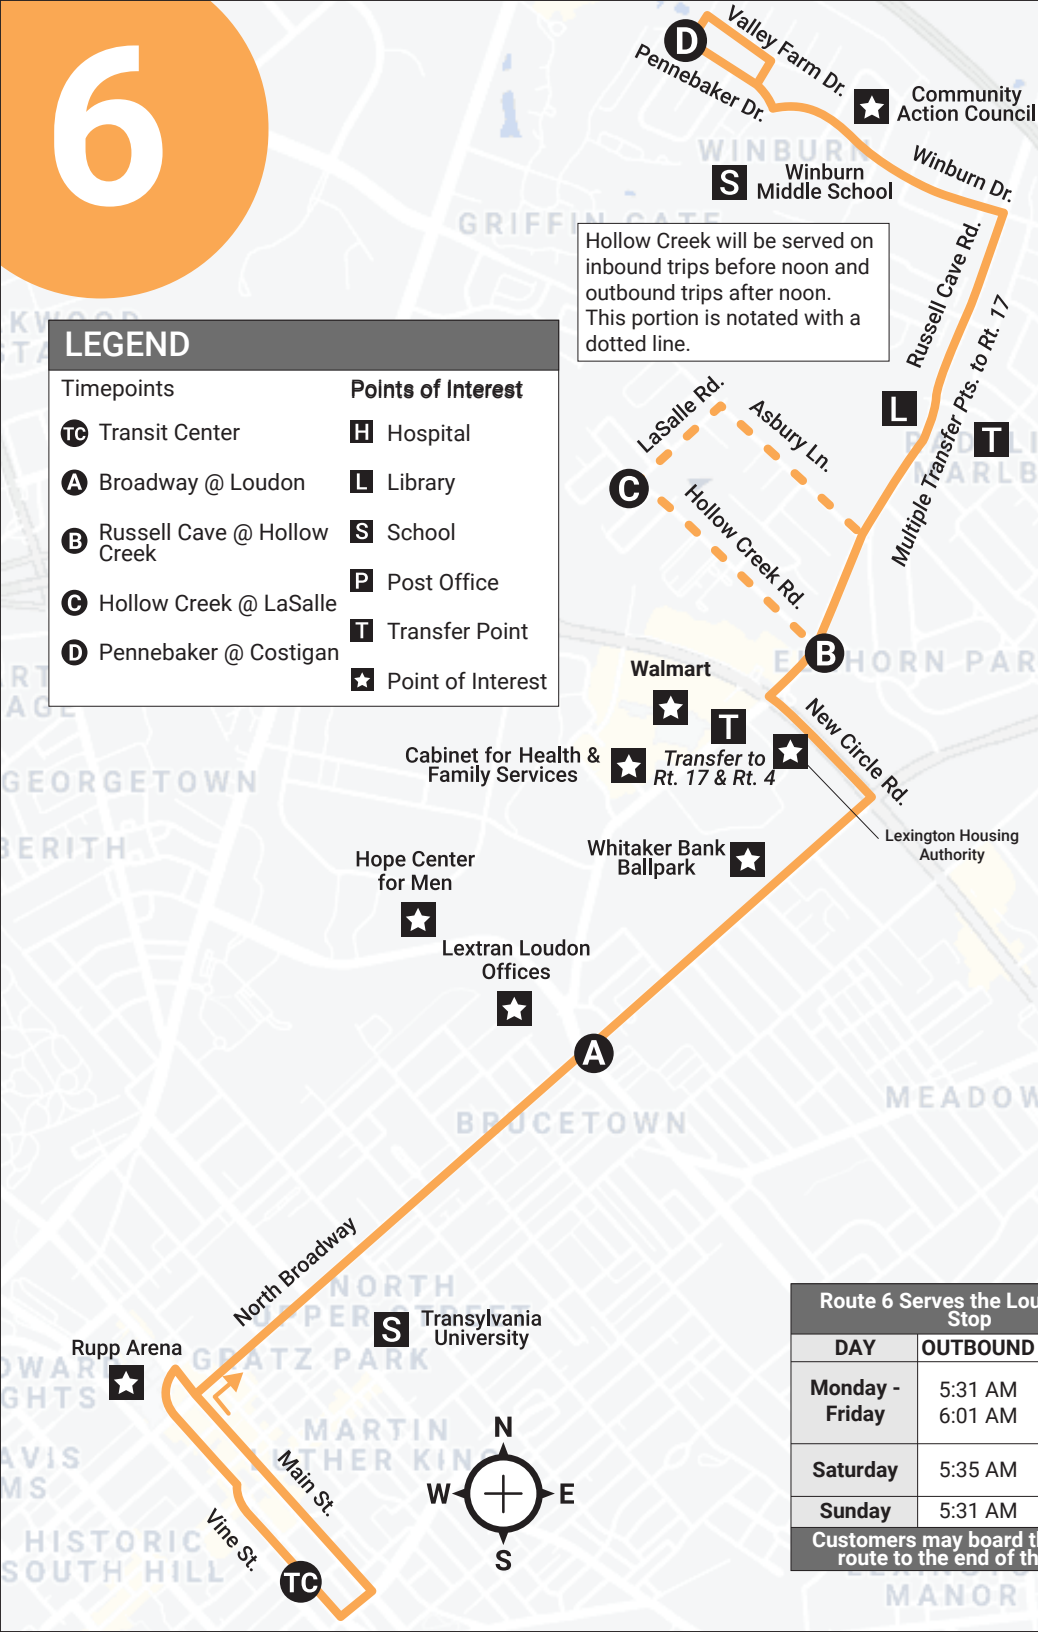

6

LEGEND

Timepoints	Points of Interest
TC Transit Center	H Hospital
A Broadway @ Loudon	L Library
B Russell Cave @ Hollow Creek	S School
C Hollow Creek @ LaSalle	P Post Office
D Pennebaker @ Costigan	T Transfer Point
	★ Point of Interest

Hollow Creek will be served on inbound trips before noon and outbound trips after noon. This portion is notated with a dotted line.

Route 6 Serves the Loudon Bus Stop		
DAY	OUTBOUND	INBOUND
Monday - Friday	5:31 AM 6:01 AM	6:25 PM 12:30 AM
Saturday	5:35 AM	12:25 AM
Sunday	5:31 AM	9:25 PM

Sunday Schedule

OUTBOUND					INBOUND				
TC	A	B	C	D	D	C	B	A	TC
Transit Center (Vine St.)	Broadway @ Loudon	Russell Cave @ Hollow Creek	Hollow Creek @ LaSalle	Pennebaker @ Costigan	Pennebaker @ Costigan	Hollow Creek @ LaSalle	Russell Cave @ Hollow Creek	Broadway @ Loudon	Transit Center (Vine St.)
--	--	--	--	5:44A	5:44A	5:52A	--	6:00A	6:10A
6:20A	6:27A	6:32A	--	6:40A	6:44A	6:52A	--	7:00A	7:10A
7:30A	7:37A	7:42A	--	7:50A	7:54A	8:02A	--	8:10A	8:20A
8:40A	8:47A	8:52A	--	9:00A	9:04A	9:12A	--	9:20A	9:30A
9:50A	9:57A	10:02A	--	10:10A	10:14A	10:22A	--	10:30A	10:40A
11:00A	11:07A	11:12A	--	11:20A	11:24A	11:32A	--	11:40A	11:50A
12:10P	12:17P	--	12:24P	12:32P	12:36P	--	12:42P	12:50P	1:10P
1:20P	1:27P	--	1:34P	1:42P	1:46P	--	1:52P	2:00P	2:10P
2:30P	2:37P	--	2:44P	2:52P	2:56P	--	3:02P	3:10P	3:20P
3:40P	3:47P	--	3:54P	4:02P	4:06P	--	4:12P	4:20P	4:30P
4:50P	4:57P	--	5:04P	5:12P	5:16P	--	5:22P	5:30P	5:40P
6:00P	6:07P	--	6:14P	6:22P	6:26P	--	6:32P	6:40P	6:50P
7:10P	7:17P	--	7:23P	7:31P	7:36P	--	7:42P	7:50P	8:00P
8:30P	8:37P	--	8:43P	8:51P	8:51P	--	8:57P	9:05P	9:15P