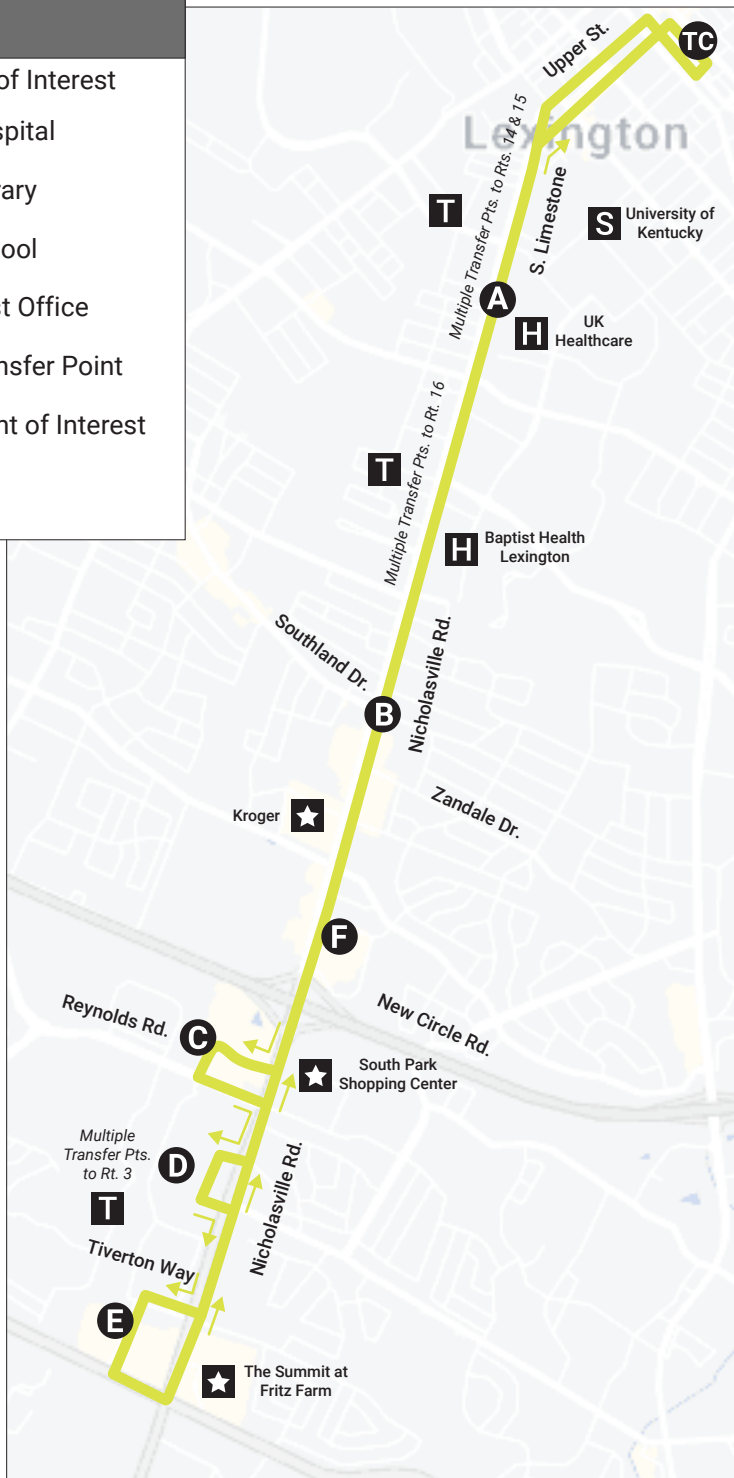

Nicholasville Road

5

LEGEND

TC Transit Center	H Hospital
A Kentucky Clinic	L Library
B Nicholasville @ Southland	S School
C Target @ Reynolds	P Post Office
D Fayette Mall	T Transfer Point
E Walmart @ Nichols Park	★ Point of Interest
F Nicholasville @ Larkin	

General Information

Fare & Pass Menu Menu de Tarifas y Pases de Autobús

	Adult	Youth+ (Ages 7-18)	Senior Citizens **, People with Disabilities*, Medicare Cardholders*, & Veterans* <
	Adulto	Jovenes+ (Edad 7-18)	Mayores**, Discapacitados**, Medicare* Y Veteranos* <
Standard Ride Fare Tarifa Estándar de Viaje	\$1.00	\$0.80	\$0.50
Day Pass Pase de un Día	\$3.00	\$3.00	\$1.50
20 Ride Pass Pase de 20 Viajes	\$15.00	\$15.00	\$15.00
30 Day Pass Pase de 30 Días	\$30.00	\$20.00	\$15.00
Class Pass Pase de Clase (Estudiante)	One Semester - \$50.00 Un Semestre - \$50.00		One School Year - \$75.00 Un Año Escolar - \$75.00

Photo ID Cards / Tarjeta de Identificación

Photo ID Cards may be obtained at the Transit Center on Vine Street, Monday - Friday 8:30 a.m. - 4:00 p.m. for a \$5.00 charge.

Puede obtener una tarjeta de identificación con foto en el Centro de Transito ubicado en Vine St. Lunes a Viernes 8:30 a.m. - 4:00 p.m. para una carga de \$5.00.

Text for Next System

Text "LX" plus your stop number
 (Example: LX123) to 321-123 for the
 next departure times for your stop.

Download Our App

Download MyStop
 Mobile in the App and
 Play store for Apple
 and Android devices.
 Track your bus, plan a trip, and see
 upcoming departures.