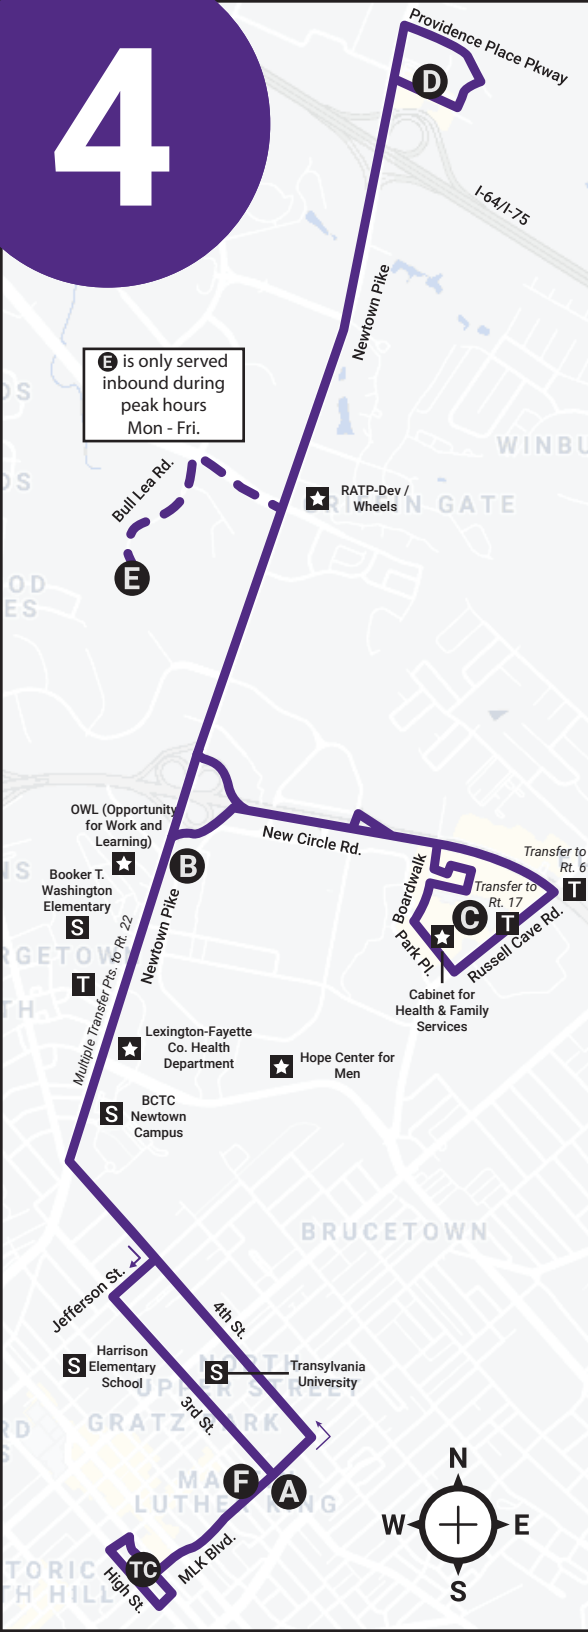

4

Saturday Schedule

OUTBOUND					INBOUND			
TC	A	B	C	D	D	B	F	TC
Transit Center (Vine St.)	MLK @ 3rd	Newtown @ Loudoun	Walmart North Park	Stanton Way	Stanton Way	Newtown @ Ash	MLK @ Constitution	Transit Center (Vine St.)
--	--	--	--	--	5:50A	5:56A	6:02A	6:10A
6:20A	6:23A	6:30A	6:35A	6:45A	7:05A	7:11A	7:17A	7:25A
7:35A	7:38A	7:45A	7:50A	8:00A	8:15A	8:21A	8:27A	8:35A
8:45A	8:48A	8:55A	9:00A	9:10A	9:23A	9:29A	9:37A	9:45A
9:55A	9:58A	10:05A	10:10A	10:20A	10:32A	10:39A	10:47A	10:55A
11:05A	11:08A	11:15A	11:20A	11:30A	11:40A	11:49A	11:57A	12:05P
12:15P	12:18P	12:25P	12:30P	12:40P	12:50P	12:59P	1:07P	1:15P
1:25P	1:28P	1:35P	1:40P	1:53P	2:00P	2:09P	2:17P	2:25P
2:35P	2:38P	2:45P	2:50P	3:03P	3:10P	3:19P	3:27P	3:35P
3:45P	3:48P	3:57P	4:02P	4:15P	4:20P	4:29P	4:37P	4:45P
4:55P	4:58P	5:07P	5:12P	5:25P	5:30P	5:39P	5:47P	5:55P
6:05P	6:08P	6:17P	6:22P	6:35P	6:44P	6:51P	6:57P	7:05P
7:15P	7:18P	7:27P	7:32P	7:42P	7:54P	8:01P	8:07P	8:15P
8:25P	8:28P	8:37P	8:42P	8:52P	8:59P	9:06P	9:12P	9:20P
9:30P	9:33P	9:40P	9:45P	9:55P	9:59P	10:06P	10:12P	10:20P
10:30P	10:33P	10:40P	10:45P	10:55P	10:59P	11:06P	11:12P	11:20P
11:30P	11:33P	11:40P	11:45P	11:55P	12:00A	12:07A	12:13A	12:20A

Sunday Schedule

OUTBOUND					INBOUND			
TC	A	B	C	D	D	B	F	TC
Transit Center (Vine St.)	MLK @ 3rd	Newtown @ Loudoun	Walmart North Park	Stanton Way	Stanton Way	Newtown @ Ash	MLK @ Constitution	Transit Center (Vine St.)
--	--	--	--	--	5:48A	5:55A	6:02A	6:10A
6:20A	6:23A	6:31A	6:34A	6:44A	7:13A	7:20A	7:27A	7:35A
7:45A	7:48A	7:56A	7:59A	8:09A	8:23A	8:30A	8:37A	8:45A
8:55A	8:58A	9:06A	9:09A	9:19A	9:33A	9:40A	9:47A	9:55A
10:05A	10:08A	10:16A	10:19A	10:29A	10:43A	10:50A	10:57A	11:05A
11:15A	11:18A	11:26A	11:29A	11:39A	11:53A	12:00P	12:07P	12:15P
12:25P	12:28P	12:36P	12:39P	12:49P	1:03P	1:10P	1:17P	1:25P
1:35P	1:38P	1:46P	1:49P	1:59P	2:13P	2:20P	2:27P	2:35P
2:45P	2:48P	2:56P	2:59P	3:09P	3:23P	3:30P	3:37P	3:45P
3:55P	3:58P	4:06P	4:09P	4:19P	4:33P	4:40P	4:47P	4:55P
5:05P	5:08P	5:15P	5:18P	5:28P	5:43P	5:50P	5:57P	6:05P
6:15P	6:18P	6:25P	6:28P	6:38P	6:53P	7:00P	7:07P	7:15P
7:25P	7:28P	7:35P	7:38P	7:48P	8:03P	8:10P	8:17P	8:25P
8:30P	8:33P	8:40P	8:43P	8:53P	8:53P	9:00P	9:07P	9:15P

LEGEND

TC Transit Center	H Hospital
A MLK @ 3rd	L Library
B Lexmark	S School
C Walmart North Park	P Post Office
D Stanton Way	T Transfer Point
E Eastern State Hospital	★ Point of Interest
F MLK @ Constitution	

Route 4 Serves the Loudoun Bus Stop

DAY	OUTBOUND	INBOUND
Monday - Friday	5:25 AM 5:53 AM	6:40 PM 12:25 AM
Saturday	5:37 AM	12:30 AM
Sunday	5:35 AM	9:25 PM

Customers may board the bus in route to the end of the line.