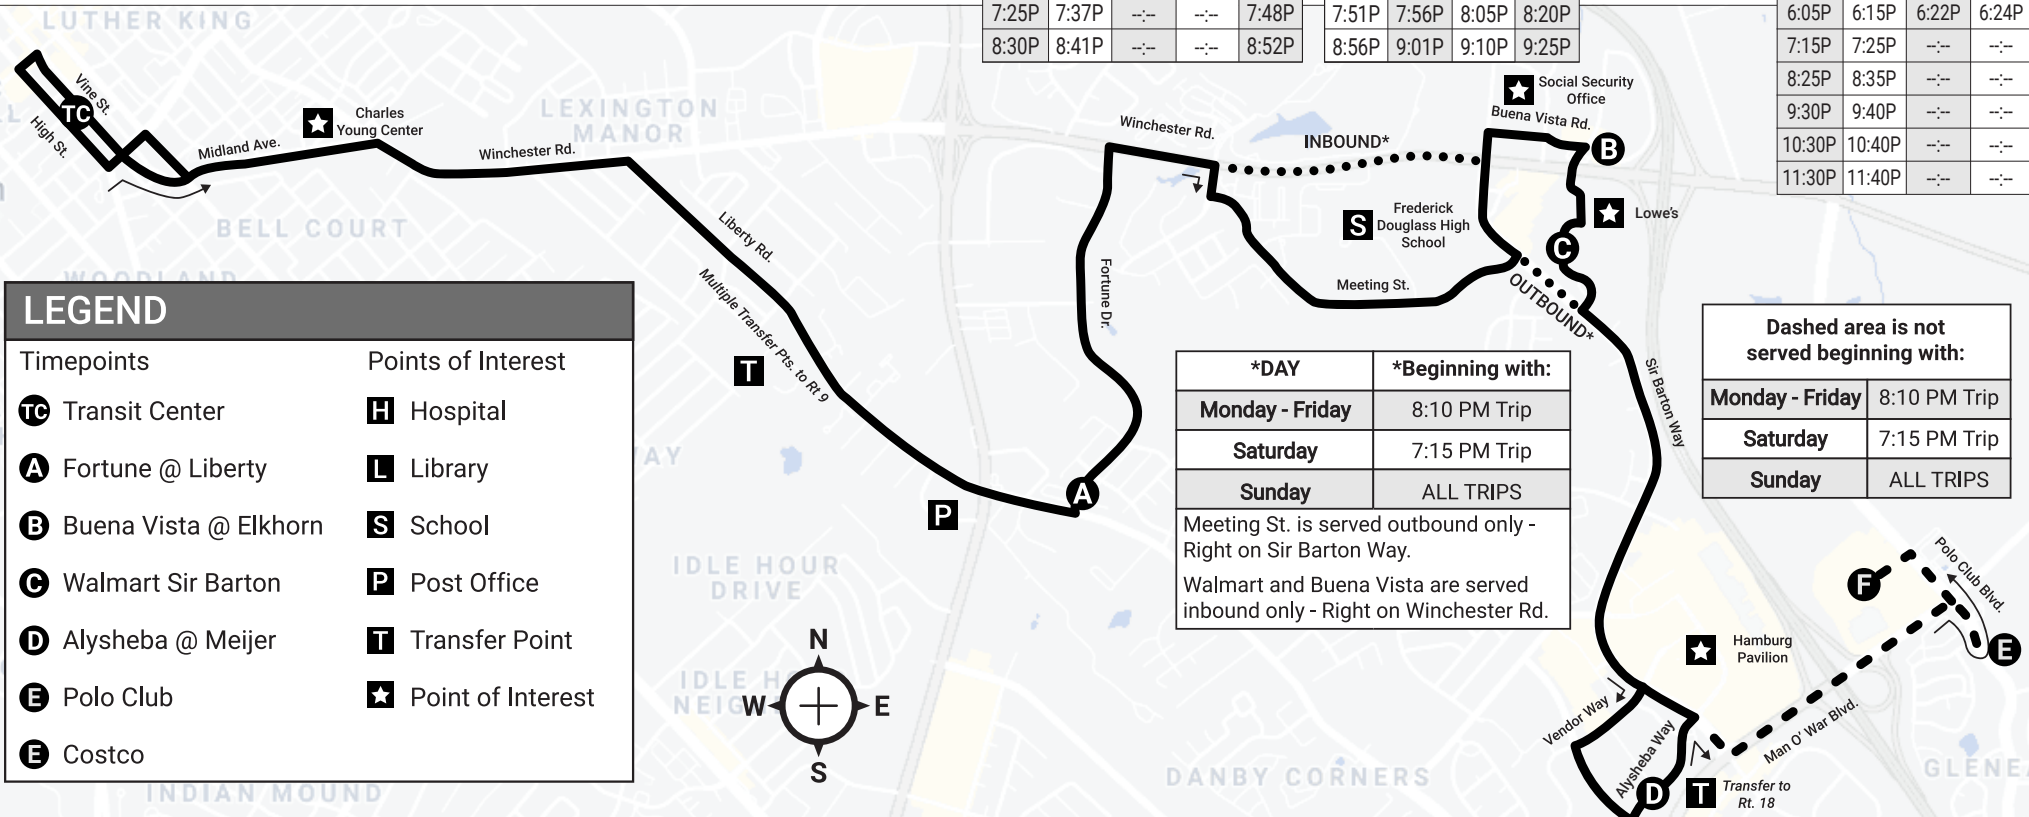

Saturday Schedule

OUTBOUND							INBOUND				
TC	A	B	C	D	E	F	D	F	C	A	TC
Transit Center (Vine St.)	Fortune @ Liberty	Buena Vista @ Elkhorn	Walmart Sir Barton	Alysheba @ Meijer	Polo Club	Costco	Alysheba @ Meijer	Costco	Walmart Sir Barton	Fortune @ Liberty	Transit Center (Vine St.)
--	--	--	--	--	--	--	5:40A	--	5:45A	5:57A	6:10A
6:20A	6:30A	6:37A	6:39A	6:45A	--	--	6:55A	--	7:00A	7:12A	7:25A
7:35A	7:45A	7:52A	7:54A	8:00A	--	--	8:05A	--	8:10A	8:22A	8:35A
8:45A	8:55A	9:02A	9:04A	9:10A	--	--	9:15A	--	9:20A	9:32A	9:45A
--	--	--	--	--	10:08A	10:12A	--	10:16A	10:23A	10:38A	10:55A
9:55A	10:07A	10:15A	10:18A	10:28A	10:34A	10:38A	--	11:26A	11:33A	11:48A	12:05P
11:05A	11:19A	11:27A	11:30A	11:40A	11:46A	11:50A	--	12:36P	12:43P	12:58P	1:15P
12:15P	12:29P	12:37P	12:40P	12:50P	12:56P	1:00P	--	1:46P	1:53P	2:08P	2:25P
1:25P	1:39P	1:47P	1:50P	2:00P	2:06P	2:10P	--	2:56P	3:03P	3:18P	3:35P
2:35P	2:49P	2:57P	3:00P	3:10P	3:16P	3:20P	--	4:06P	4:13P	4:28P	4:45P
3:45P	3:59P	4:07P	4:10P	4:20P	4:26P	4:30P	--	5:16P	5:23P	5:38P	5:55P
4:55P	5:09P	5:17P	5:20P	5:27P	5:33P	5:37P	--	6:28P	6:35P	6:48P	7:05P
6:05P	6:15P	6:22P	6:24P	6:31P	6:37P	6:41P	--	6:43P	6:50P	7:03P	7:20P
7:15P	7:25P	--	--	7:36P	--	--	7:40P	--	7:45P	7:58P	8:15P
8:25P	8:35P	--	--	8:46P	--	--	8:47P	--	8:52P	9:03P	9:20P
9:30P	9:40P	--	--	9:51P	--	--	9:51P	--	9:56P	10:07P	10:20P
10:30P	10:40P	--	--	10:51P	--	--	10:51P	--	10:56P	11:07P	11:20P
11:30P	11:40P	--	--	11:51P	--	--	11:51P	--	11:56P	12:07A	12:20A

LEGEND	
Timepoints	Points of Interest
TC Transit Center	H Hospital
A Fortune @ Liberty	L Library
B Buena Vista @ Elkhorn	S School
C Walmart Sir Barton	P Post Office
D Alysheba @ Meijer	T Transfer Point
E Polo Club	★ Point of Interest
F Costco	

*DAY	*Beginning with:
Monday - Friday	8:10 PM Trip
Saturday	7:15 PM Trip
Sunday	ALL TRIPS

Meeting St. is served outbound only - Right on Sir Barton Way.
Walmart and Buena Vista are served inbound only - Right on Winchester Rd.

Dashed area is not served beginning with:	
Monday - Friday	8:10 PM Trip
Saturday	7:15 PM Trip
Sunday	ALL TRIPS