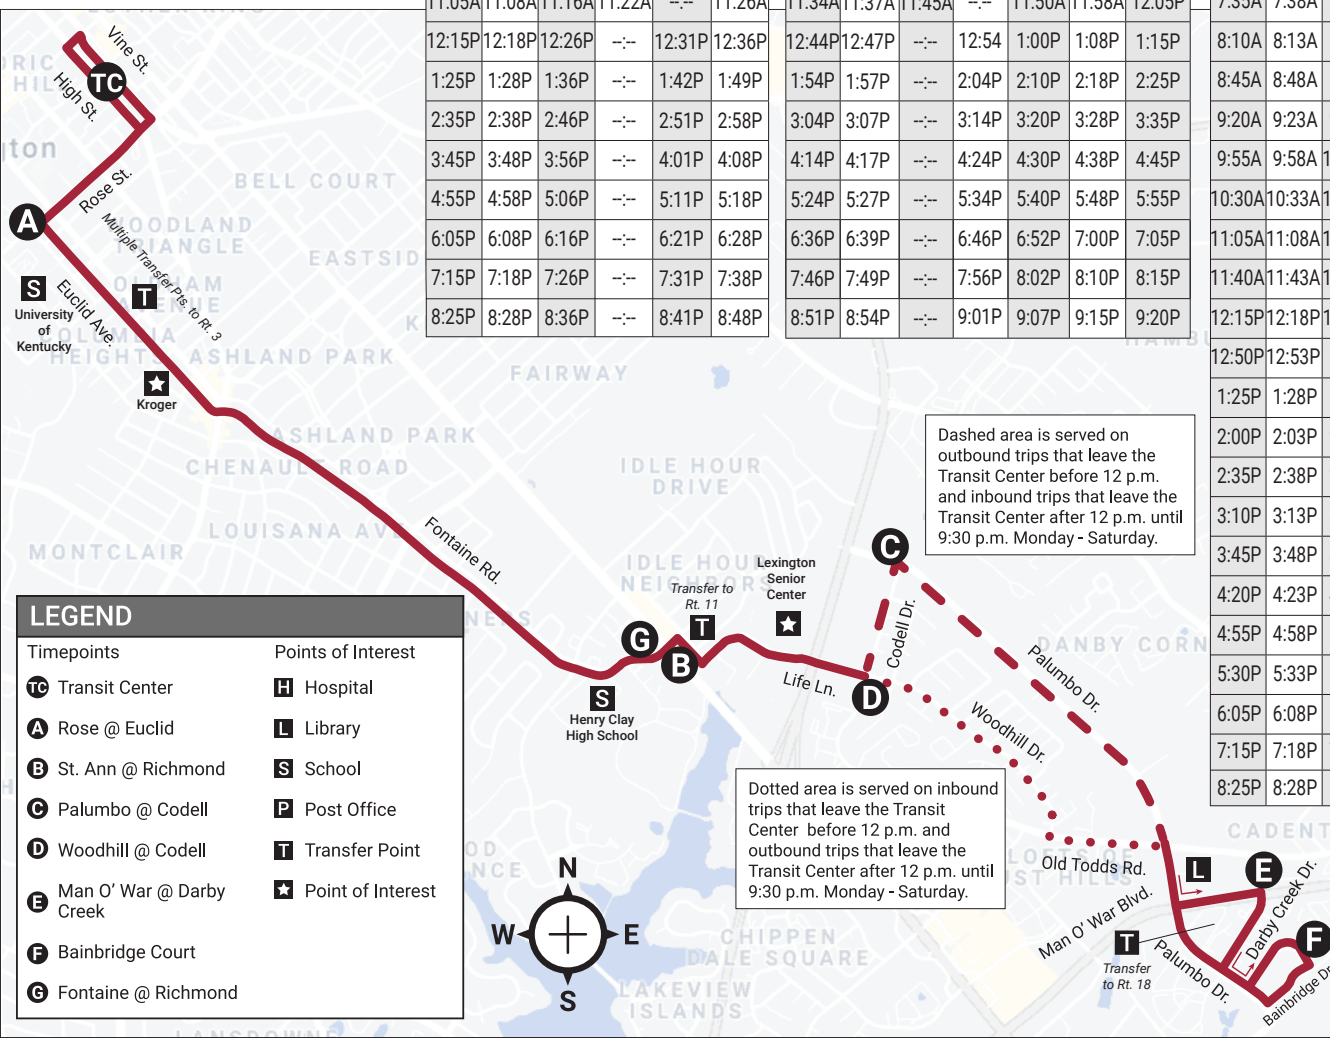

## Saturday Schedule

OUTBOUND					
TC	A	B	C	D	E
Transit Center (Vine St.)	Rose @ Euclid	St. Ann @ Richmond	Palumbo @ Codell	Woodhill @ Codell	Man O' War @ Darby Creek
--:--	--:--	--:--	5:38A	--:--	5:42A
6:20A	6:23A	6:30A	6:34A	--:--	6:38A
7:35A	7:38A	7:45A	7:49A	--:--	7:53A
8:45A	8:48A	8:55A	8:59A	--:--	9:03A
9:55A	9:58A	10:06A	10:12A	--:--	10:16A
11:05A	11:08A	11:16A	11:22A	--:--	11:26A
12:15P	12:18P	12:26P	--:--	12:31P	12:36P
1:25P	1:28P	1:36P	--:--	1:42P	1:49P
2:35P	2:38P	2:46P	--:--	2:51P	2:58P
3:45P	3:48P	3:56P	--:--	4:01P	4:08P
4:55P	4:58P	5:06P	--:--	5:11P	5:18P
6:05P	6:08P	6:16P	--:--	6:21P	6:28P
7:15P	7:18P	7:26P	--:--	7:31P	7:38P
8:25P	8:28P	8:36P	--:--	8:41P	8:48P

Dashed area is served on outbound trips that leave the Transit Center before 12 p.m. and inbound trips that leave the Transit Center after 12 p.m. until 9:30 p.m. Monday - Saturday.

Dotted area is served on inbound trips that leave the Transit Center before 12 p.m. and outbound trips that leave the Transit Center after 12 p.m. until 9:30 p.m. Monday - Saturday.