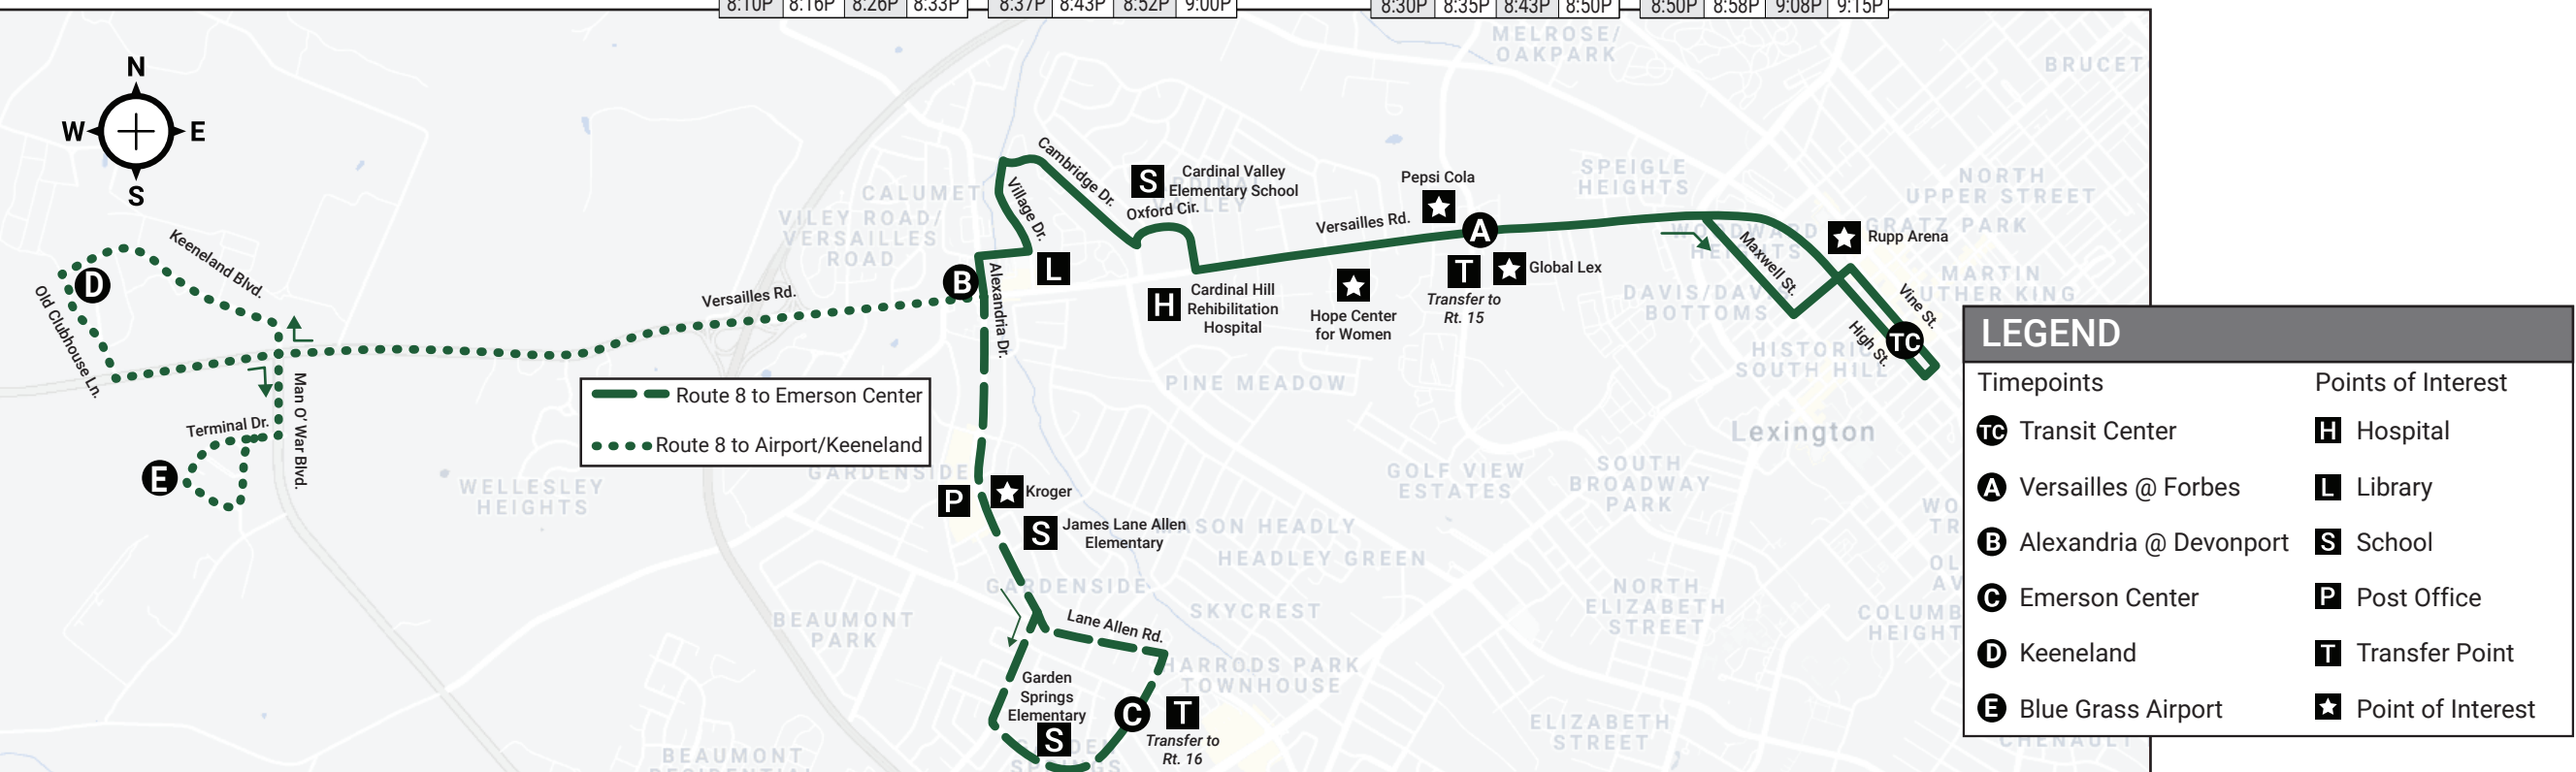

Sunday Schedule

OUTBOUND				INBOUND			
TC	A	B	C	C	B	A	TC
Transit Center (Vine St.)	Versailles @ Forbes	Alexandria @ Devonport	Emerson Center	Emerson Center	Alexandria @ Devonport	Versailles @ Forbes	Transit Center (Vine St.)
--:--	--:--	--:--	--:--	5:46A	5:54A	6:03A	6:10A
6:20A	6:25A	6:33A	6:41A	6:56A	7:04A	7:13A	7:20A
7:30A	7:35A	7:43A	7:51A	7:55A	8:03A	8:13A	8:20A
8:40A	8:47A	8:55A	9:03A	9:05A	9:13A	9:23A	9:30A
9:50A	9:57A	10:07A	10:15A	10:20A	10:28A	10:38A	10:45A
11:00A	11:07A	11:17A	11:25A	11:29A	11:37A	11:48A	11:55A
12:10P	12:17P	12:27P	12:35P	12:39P	12:47P	12:58P	1:10P
1:20P	1:27P	1:37P	1:45P	1:49P	1:57P	2:08P	2:15P
2:30P	2:37P	2:47P	2:55P	2:59P	3:07P	3:18P	3:25P
3:40P	3:47P	3:57P	4:05P	4:09P	4:17P	4:28P	4:35P
4:50P	4:57P	5:07P	5:15P	5:19P	5:27P	5:38P	5:45P
6:00P	6:07P	6:17P	6:24P	6:29P	6:37P	6:48P	6:55P
7:10P	7:17P	7:27P	7:34P	7:40P	7:48P	7:58P	8:05P
8:30P	8:35P	8:43P	8:50P	8:50P	8:58P	9:08P	9:15P

Route 8 Serves the Loudon Bus Stop		
DAY	OUTBOUND	INBOUND
Monday - Friday	5:29 AM	9:20 AM
	5:59 AM	9:55 AM
	6:20 AM	6:25 PM
	6:50 AM	6:40 PM
	1:10 PM	7:15 PM
Saturday	5:29 AM	--:--
Sunday	5:31 AM	9:25 PM

Customers may board the bus in route to the end of the line.

LEGEND	
TC Transit Center	H Hospital
A Versailles @ Forbes	L Library
B Alexandria @ Devonport	S School
C Emerson Center	P Post Office
D Keeneland	T Transfer Point
E Blue Grass Airport	★ Point of Interest