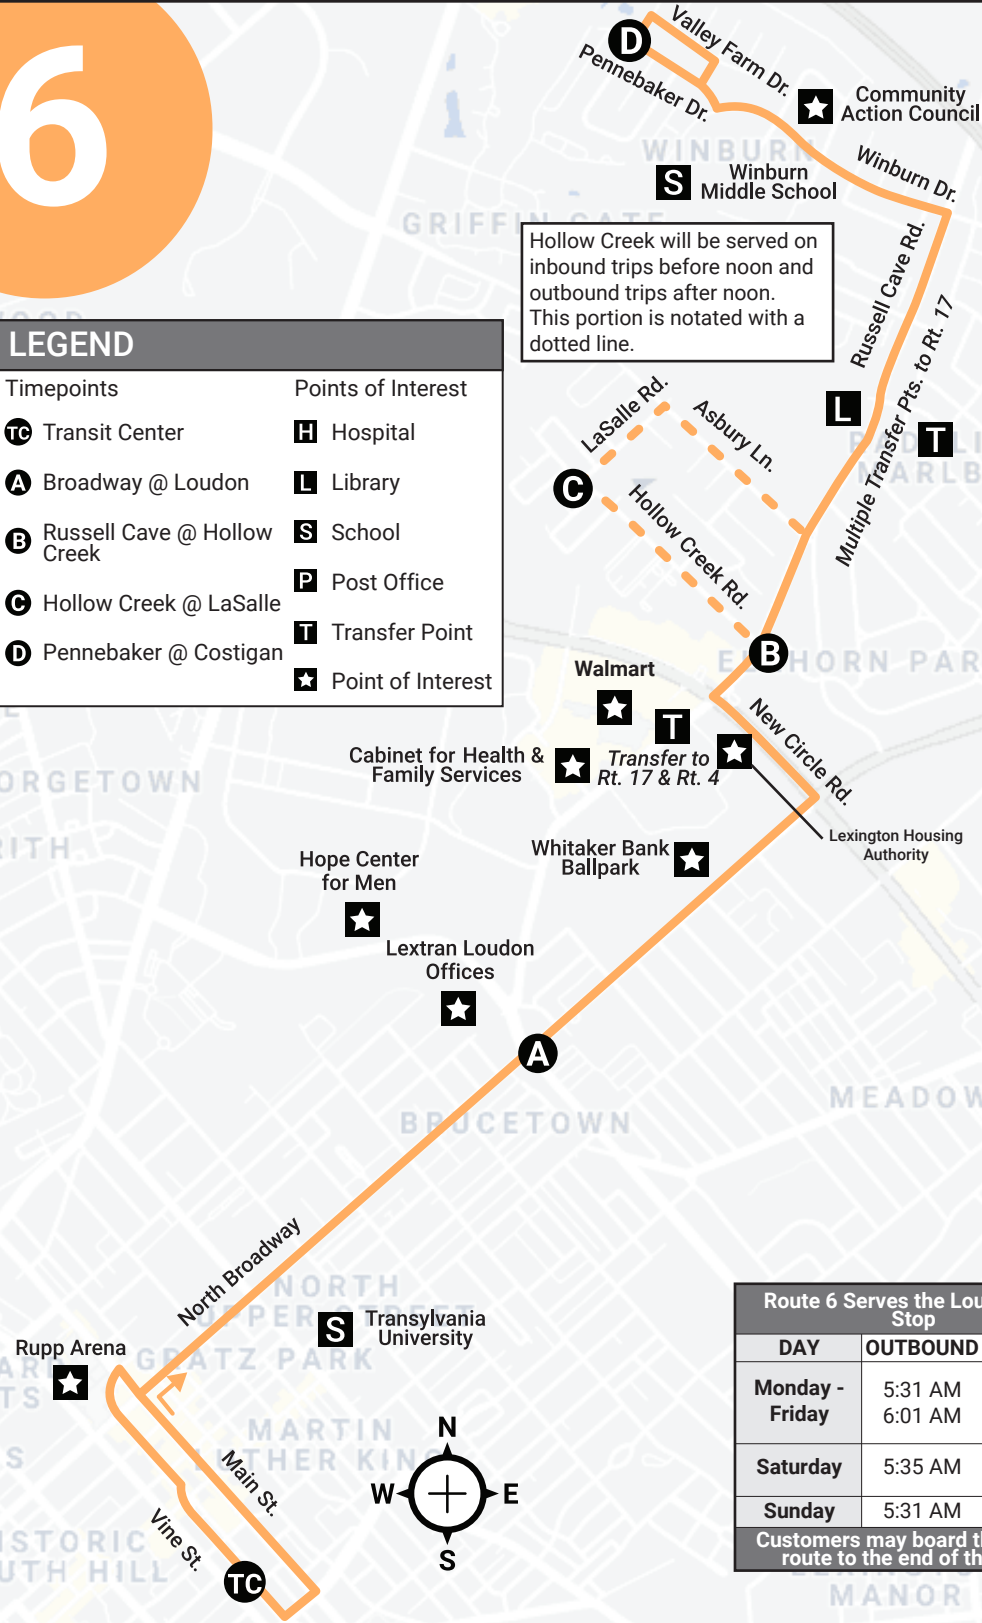

6

LEGEND

Timepoints	Points of Interest
TC Transit Center	H Hospital
A Broadway @ Loudon	L Library
B Russell Cave @ Hollow Creek	S School
C Hollow Creek @ LaSalle	P Post Office
D Pennebaker @ Costigan	T Transfer Point
	★ Point of Interest

Hollow Creek will be served on inbound trips before noon and outbound trips after noon. This portion is notated with a dotted line.

Route 6 Serves the Loudon Bus Stop		
DAY	OUTBOUND	INBOUND
Monday - Friday	5:31 AM 6:01 AM	6:25 PM 12:30 AM
Saturday	5:35 AM	12:25 AM
Sunday	5:31 AM	9:25 PM

Customers may board the bus in route to the end of the line.

Sunday Schedule

OUTBOUND					INBOUND				
TC	A	B	C	D	D	C	B	A	TC
Transit Center (Vine St.)	Broadway @ Loudon	Russell Cave @ Hollow Creek	Hollow Creek @ LaSalle	Pennebaker @ Costigan	Pennebaker @ Costigan	Hollow Creek @ LaSalle	Russell Cave @ Hollow Creek	Broadway @ Loudon	Transit Center (Vine St.)
--:--	--:--	--:--	--:--	--:--	5:44A	5:52A	--:--	6:00A	6:10A
6:20A	6:27A	6:32A	--:--	6:40A	6:44A	6:52A	--:--	7:00A	7:20A
7:30A	7:37A	7:42A	--:--	7:50A	7:54A	8:02A	--:--	8:10A	8:30A
8:40A	8:47A	8:52A	--:--	9:00A	9:04A	9:12A	--:--	9:20A	9:40A
9:50A	9:57A	10:02A	--:--	10:10A	10:14A	10:22A	--:--	10:30A	10:50A
11:00A	11:07A	11:12A	--:--	11:20A	11:24A	11:32A	--:--	11:40A	12:00P
12:10P	12:17P	--:--	12:24P	12:32P	12:36P	--:--	12:42P	12:50P	1:10P
1:20P	1:27P	--:--	1:34P	1:42P	1:46P	--:--	1:52P	2:00P	2:20P
2:30P	2:37P	--:--	2:44P	2:52P	2:56P	--:--	3:02P	3:10P	3:30P
3:40P	3:47P	--:--	3:54P	4:02P	4:06P	--:--	4:12P	4:20P	4:40P
4:50P	4:57P	--:--	5:04P	5:12P	5:16P	--:--	5:22P	5:30P	5:50P
6:00P	6:07P	--:--	6:14P	6:22P	6:26P	--:--	6:32P	6:40P	7:00P
7:10P	7:17P	--:--	7:23P	7:31P	7:36P	--:--	7:42P	7:50P	8:10P
8:30P	8:37P	--:--	8:43P	8:51P	8:51P	--:--	8:57P	9:05P	9:15P

Saturday Schedule

OUTBOUND					INBOUND				
TC	A	B	C	D	D	C	B	A	TC
Transit Center (Vine St.)	Broadway @ Loudon	Russell Cave @ Hollow Creek	Hollow Creek @ LaSalle	Pennebaker @ Costigan	Pennebaker @ Costigan	Hollow Creek @ LaSalle	Russell Cave @ Hollow Creek	Broadway @ Loudon	Transit Center (Vine St.)
--:--	--:--	--:--	--:--	--:--	5:48A	5:55A	--:--	6:02A	6:10A
6:20A	6:29A	6:35A	--:--	6:43A	6:48A	6:55A	--:--	7:02A	7:10A
7:20A	7:29A	7:35A	--:--	7:43A	7:48A	7:55A	--:--	8:02A	8:10A
8:30A	8:39A	8:45A	--:--	8:53A	8:58A	9:05A	--:--	9:12A	9:20A
9:40A	9:49A	9:55A	--:--	10:03A	10:10A	10:19A	--:--	10:27A	10:35A
10:50A	11:00A	11:06A	--:--	11:14A	11:20A	11:29A	--:--	11:37A	11:45A
12:00P	12:10P	--:--	12:17P	12:26P	12:31P	--:--	12:37P	12:45P	12:55P
1:10P	1:20P	--:--	1:27P	1:36P	1:41P	--:--	1:47P	1:55P	2:05P
2:20P	2:30P	--:--	2:37P	2:46P	2:51P	--:--	2:57P	3:05P	3:15P
3:30P	3:40P	--:--	3:47P	3:56P	4:01P	--:--	4:07P	4:15P	4:25P
4:40P	4:50P	--:--	4:57P	5:06P	5:11P	--:--	5:17P	5:25P	5:35P
5:50P	6:00P	--:--	6:07P	6:16P	6:21P	--:--	6:27P	6:35P	6:45P
7:00P	7:10P	--:--	7:17P	7:26P	7:31P	--:--	7:37P	7:45P	7:55P
8:10P	8:20P	--:--	8:27P	8:36P	8:41P	--:--	8:47P	8:55P	9:05P
9:30P	9:39P	--:--	9:45P	9:53P	9:56P	--:--	10:02P	10:10P	10:20P
10:30P	10:39P	--:--	10:45P	10:53P	10:56P	--:--	11:02P	11:10P	11:20P
11:30P	11:39P	--:--	11:45P	11:53P	11:53P	--:--	11:59P	12:07A	12:15A