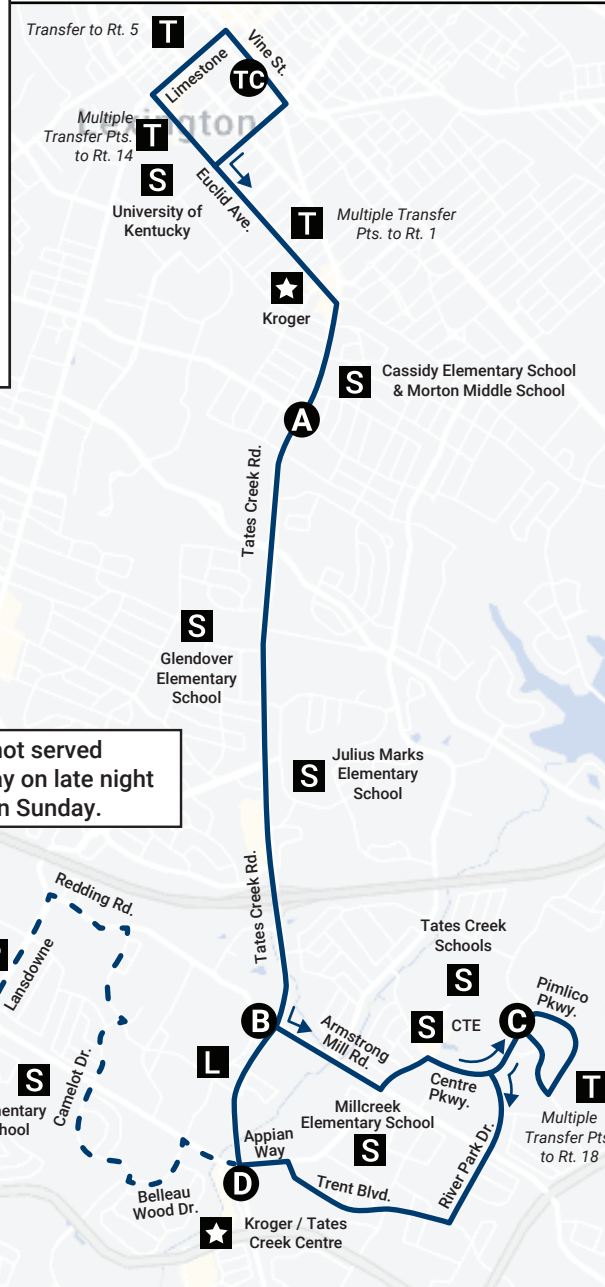

LEGEND

- | | |
|---------------------------------------|----------------------------|
| TC Transit Center | H Hospital |
| A Bates Creek @ Cooper | L Library |
| B Bates Creek @ Armstrong Mill | S School |
| C Centre Parkway @ Bold Bidder | P Post Office |
| D Bates Creek @ Appian Way | T Transfer Point |
| E Walmart @ Nichols Park | ★ Point of Interest |
| F Fayette Mall | |

Saturday Schedule

OUTBOUND					
TC	A	B	C	D	E
Transit Center (Vine St.)	Tates Creek @ Cooper	Tates Creek @ Armstrong Mill	Centre Parkway @ Bold Bidder	Tates Creek @ Appian Way	Walmart @ Nichols Park
--:--	--:--	--:--	--:--	--:--	--:--
6:20A	6:28A	6:35A	6:41A	6:48A	7:02A
7:20A	7:28A	7:35A	7:41A	7:48A	8:02A
8:30A	8:38A	8:45A	8:51A	8:58A	9:12A
9:40A	9:48A	9:55A	10:01A	10:08A	10:24A
10:50A	10:58A	11:05A	11:11A	11:18A	11:34A
12:00P	12:08P	12:15P	12:21P	12:28P	12:44P
1:10P	1:18P	1:25P	1:31P	1:38P	1:54P
2:20P	2:28P	2:35P	2:41P	2:48P	3:04P
3:30P	3:38P	3:45P	3:51P	3:58P	4:14P
4:40P	4:48P	4:55P	5:01P	5:08P	5:24P
5:50P	5:58P	6:05P	6:11P	6:18P	6:32P
7:00P	7:08P	7:15P	7:21P	7:28P	--:--
8:10P	8:18P	8:25P	8:31P	8:38P	--:--
9:30P	9:38P	9:45P	9:51P	9:58P	--:--
10:30P	10:38P	10:45P	10:51P	10:58P	--:--
11:30P	11:38P	11:45P	11:51P	11:58P	--:--

All Sunday trips operate regular route to Appian Way at Tates Creek Road, then turn right on Tates Creek Road back to the Transit Center. There is no service via Rt. 3 to Nichols Park Walmart or Fayette Mall on Sunday.

Route 3 Serves the Loudon Bus Stop		
DAY	OUTBOUND	INBOUND
Monday - Friday	5:00 AM	2:19 PM
	6:00 AM	6:32 PM
	6:25 AM	7:00 PM
	6:35 AM	10:30 PM
	1:50 PM	12:30 AM
Saturday	5:04 AM	8:05 PM
	6:04 AM	12:30 AM
Sunday	5:22 AM	9:30 PM