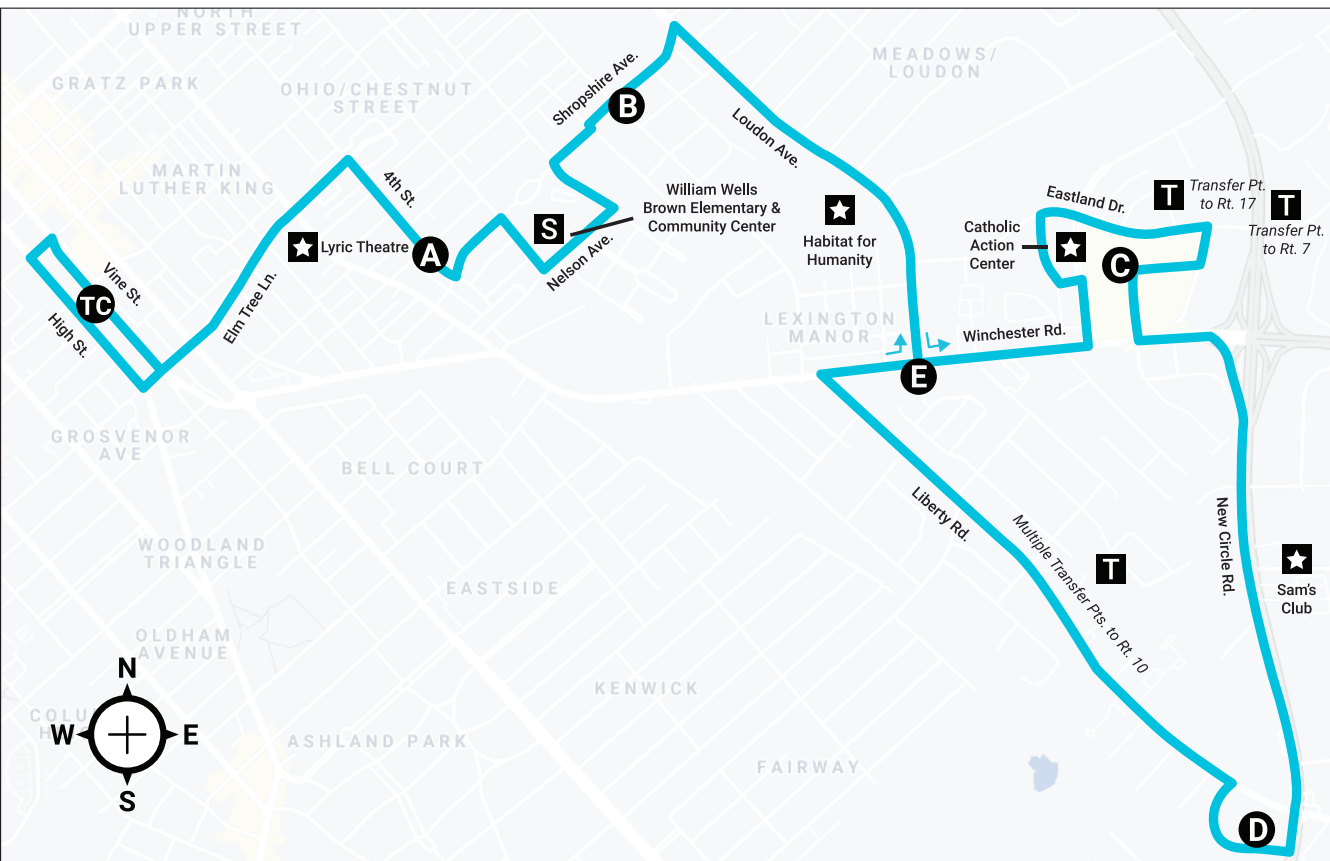

## 59 Night - Eastland

### Serving:

- Lyric Theatre
- William Wells Brown Elementary & Community Center
- Habitat for Humanity
- Catholic Action Center
- Eastland Shopping Center
- Sam's Club
- U.S. Post Office

Customers may board the bus in route to the end of the line.

| LEGEND                              |                            |
|-------------------------------------|----------------------------|
| Timepoints                          | Points of Interest         |
| <b>TC</b> Transit Center            | <b>H</b> Hospital          |
| <b>A</b> Race @ 4th                 | <b>L</b> Library           |
| <b>B</b> 7th @ Shropshire           | <b>S</b> School            |
| <b>C</b> Eastland Shopping Center   | <b>P</b> Post Office       |
| <b>D</b> Post Office - Creative Dr. | <b>T</b> Transfer Point    |
| <b>E</b> Loudon @ Winchester        | <b>★</b> Point of Interest |