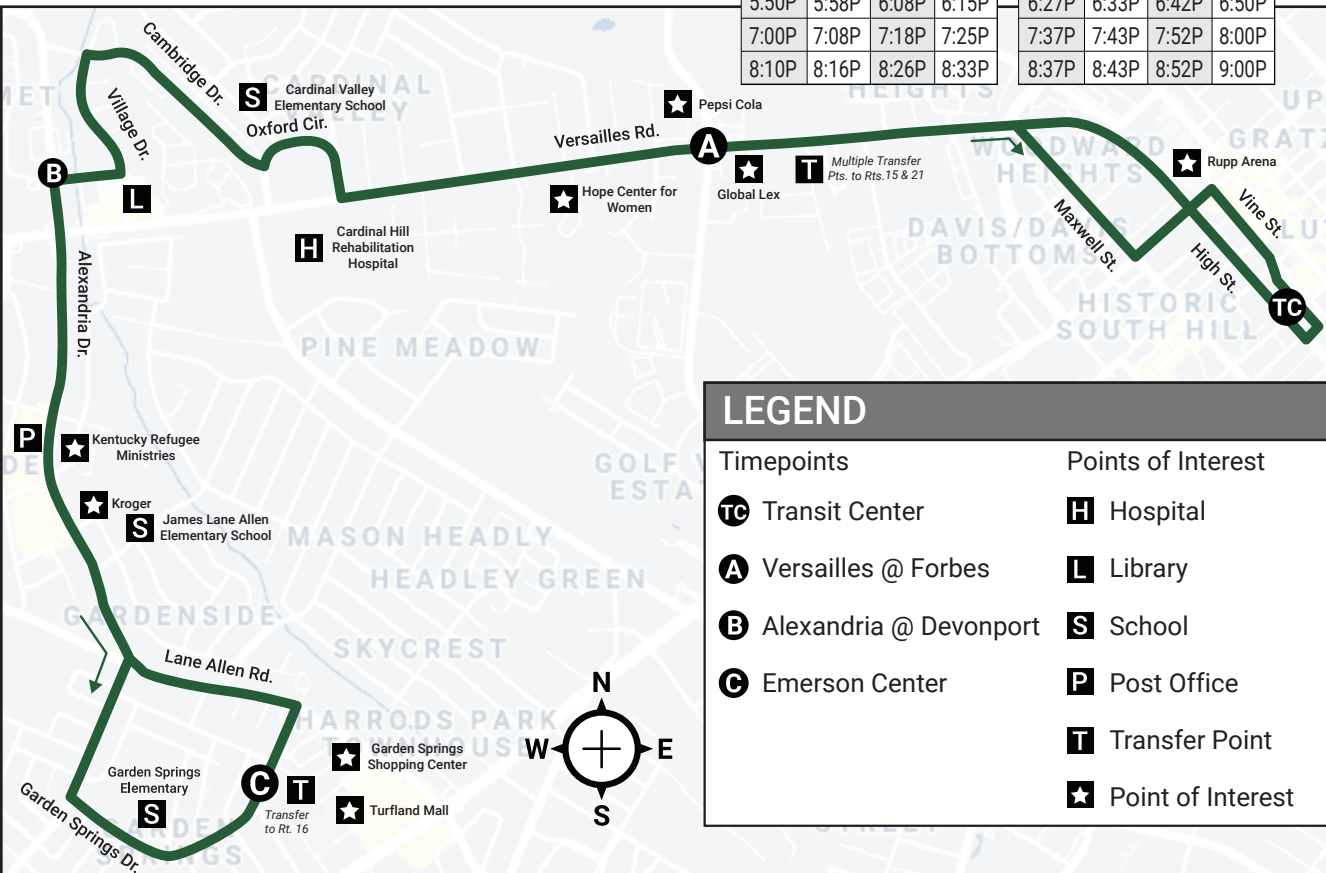

## Nighttime Service for Rt. 8

For information on nighttime service (after 9:30 p.m. Monday - Saturday) for this area please refer to:

### LEGEND

Timepoints	Points of Interest
<b>TC</b> Transit Center	<b>H</b> Hospital
<b>A</b> Versailles @ Forbes	<b>L</b> Library
<b>B</b> Alexandria @ Devonport	<b>S</b> School
<b>C</b> Emerson Center	<b>P</b> Post Office
	<b>T</b> Transfer Point
	<b>★</b> Point of Interest