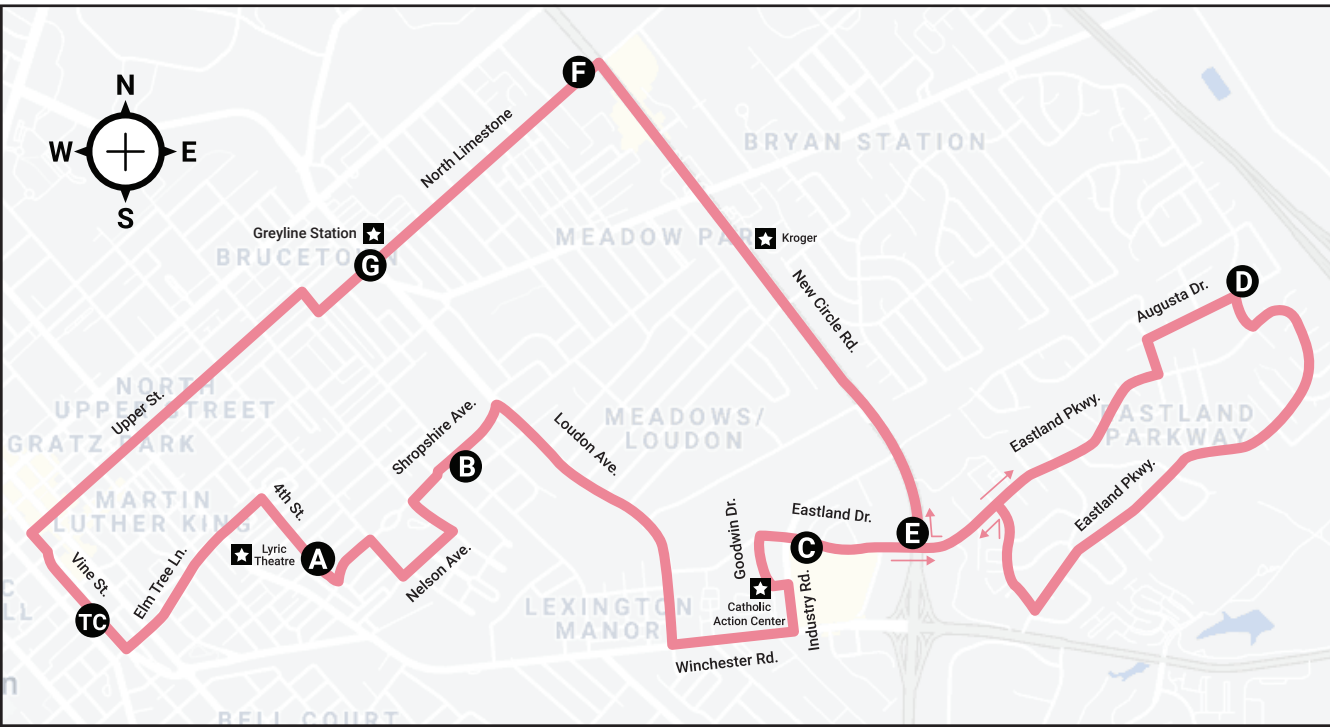

59

Monday - Saturday Night Schedule

OUTBOUND				
TC	A	B	C	D
Transit Center (Vine St.)	Race @ 4th	7th @ Shropshire	Eastland Shopping Center	Anniston @ Augusta
9:30P	9:36P	9:40P	9:47P	9:53P
10:30P	10:36P	10:40P	10:47P	10:53P
11:30P	11:36P	11:40P	11:47P	11:53P

LEGEND

Timepoints

TC Transit Center

A Race @ 4th

B 7th @ Shropshire

C Eastland Shopping Center

D Anniston @ Augusta

E Eastland Parkway @ New Circle

F Limestone @ New Circle

G Limestone @ Loudon

Points of Interest

H Hospital

L Library

S School

P Post Office

T Transfer Point

★ Point of Interest

Route 59 Serves the Loudon Bus Stop	
DAY	INBOUND
Monday - Saturday	12:30 AM
Customers may board the bus in route to the end of the line.	