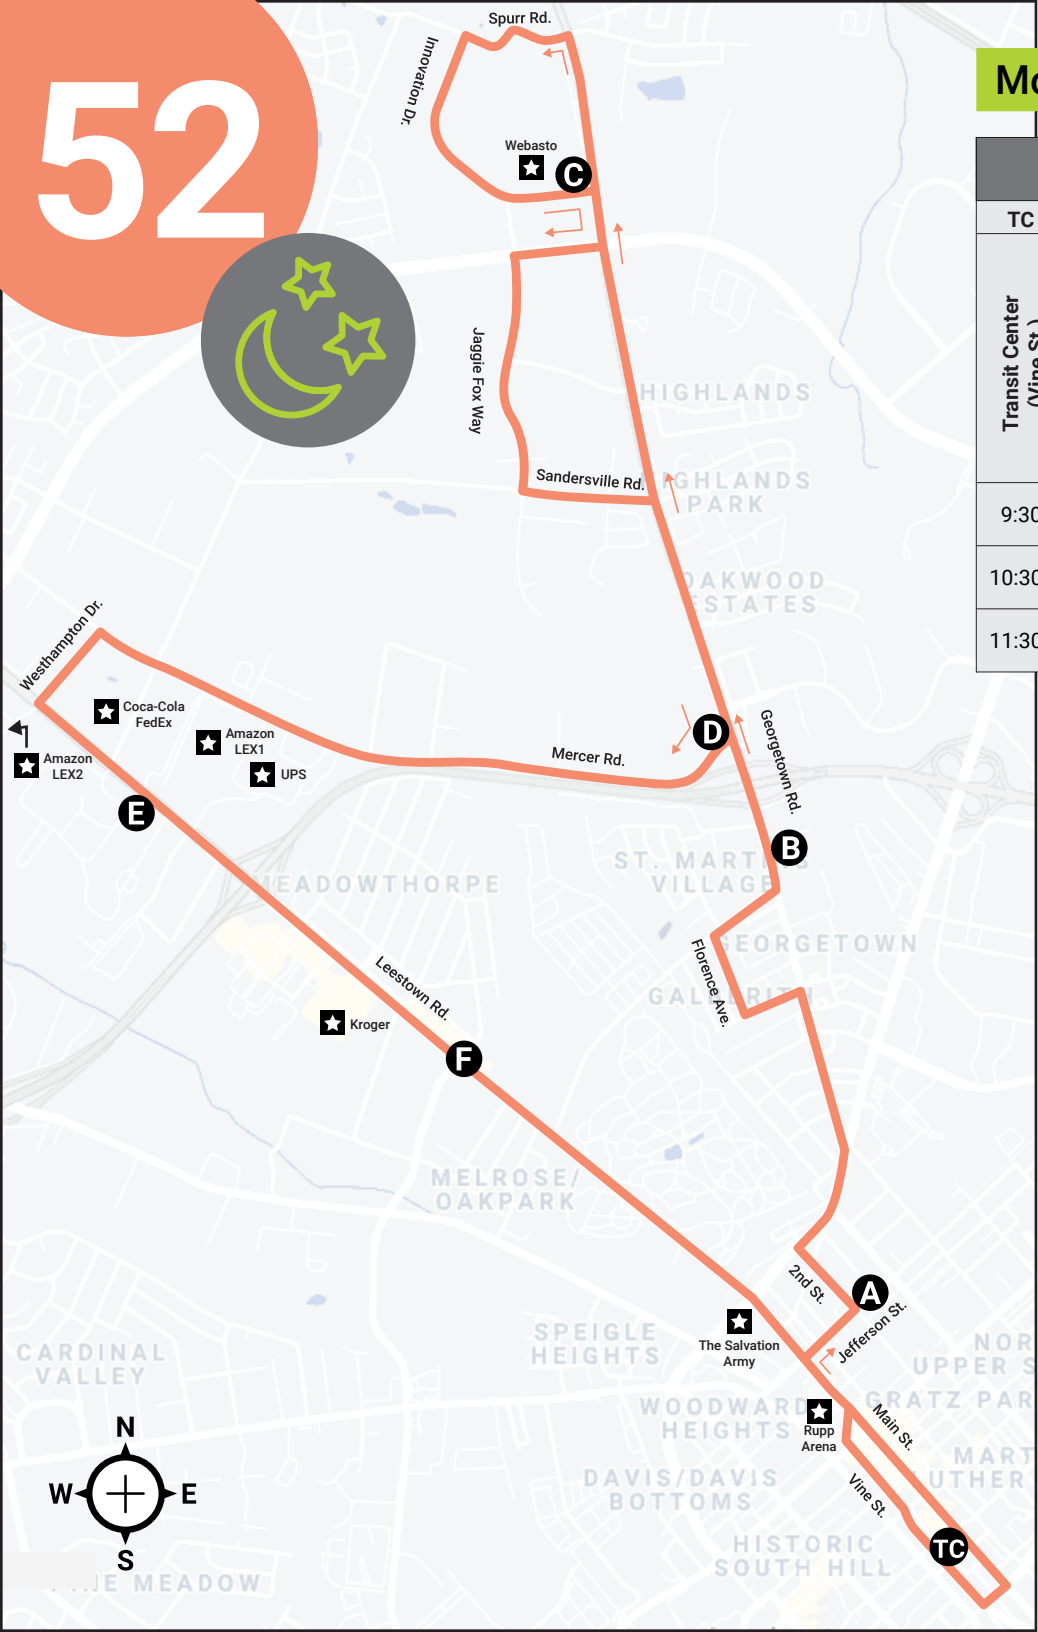

- 2** Georgetown Road
- 12** Leestown Road
- 22** Mercer Road

Staying Visible at Night

- Wear light, brightly colored and reflective clothing.
- Cross only at crosswalks.
- Use a pedestrian light (It can also be used to signal the driver from your stop).
- Use headphones in only one ear or not at all while walking/waiting.

52

Monday - Saturday Night Schedule

| OUTBOUND | | | | | |
|---------------------------|-----------------|---------------------|-------------------------|---------------------|-------------------|
| TC | A | B | C | D | E |
| Transit Center (Vine St.) | 2nd @ Jefferson | Georgetown @ Keller | Innovation @ Georgetown | Georgetown @ Mercer | VA Medical Center |
| 9:30P | 9:36P | 9:43P | 9:49P | 9:53P | 9:58P |
| 10:30P | 10:36P | 10:43P | 10:49P | 10:53P | 10:58P |
| 11:30P | 11:36P | 11:43P | 11:49P | 11:53P | 11:58P |

| INBOUND | | | | |
|------------------------|-----------------------|-------------------|-------------------|---------------------------|
| X | X | E | F | TC |
| Gilmore @ Sandersville | McConnell @ Trailwood | VA Medical Center | Leestown @ Forbes | Transit Center (Vine St.) |
| -- | -- | 10:03P | 10:10P | 10:20P |
| -- | -- | 11:03P | 11:10P | 11:20P |
| -- | -- | 12:03A | 12:05A | 12:15A |