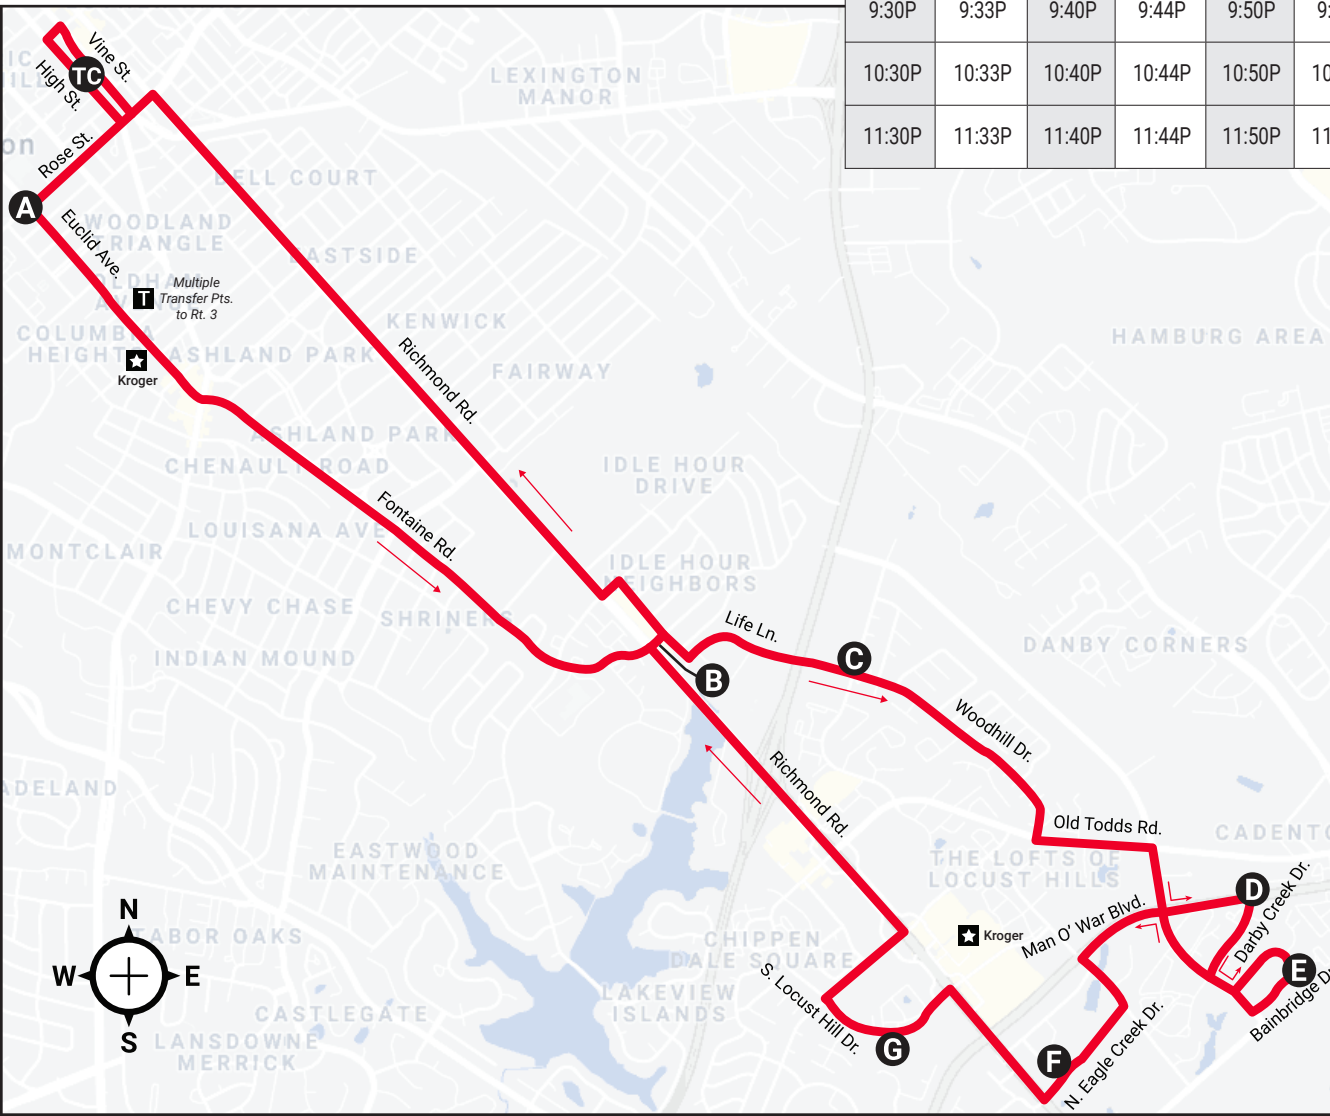

51

- Serving:**
- Kroger Euclid
 - Chevy Chase
 - Woodhill Plaza
 - St. Joseph East Hospital
 - Kroger Man O' War Center

51

Monday - Saturday Night Schedule

OUTBOUND						
TC	A	B	C	D	E	F
Transit Center (Vine St.)	Rose @ Euclid	Richmond @ Fontaine	Woodhill @ Codell	Man O' War @ Darby Creek	Bainbridge Court	St. Joseph East Hospital
9:30P	9:33P	9:40P	9:44P	9:50P	9:52P	9:59P
10:30P	10:33P	10:40P	10:44P	10:50P	10:52P	10:59P
11:30P	11:33P	11:40P	11:44P	11:50P	11:52P	11:59P

INBOUND			
F	G	B	TC
St. Joseph East Hospital	Locust Hill @ Mist Lake Plaza	Richmond @ St. Ann	Transit Center (Vine St.)
10:00P	10:03P	10:10P	10:20P
11:00P	11:03P	11:10P	11:20P
12:00A	12:03A	12:10A	12:20A

LEGEND

- | | |
|--|----------------------------|
| Timepoints | Points of Interest |
| TC Transit Center | H Hospital |
| A Rose @ Euclid | L Library |
| B St. Ann @ Richmond | S School |
| C Woodhill @ Codell | P Post Office |
| D Man O' War @ Darby Creek | T Transfer Point |
| E Bainbridge Court | ★ Point of Interest |
| F St. Joseph East Hospital | |
| G Locust Hill @ Mist Lake Plaza | |