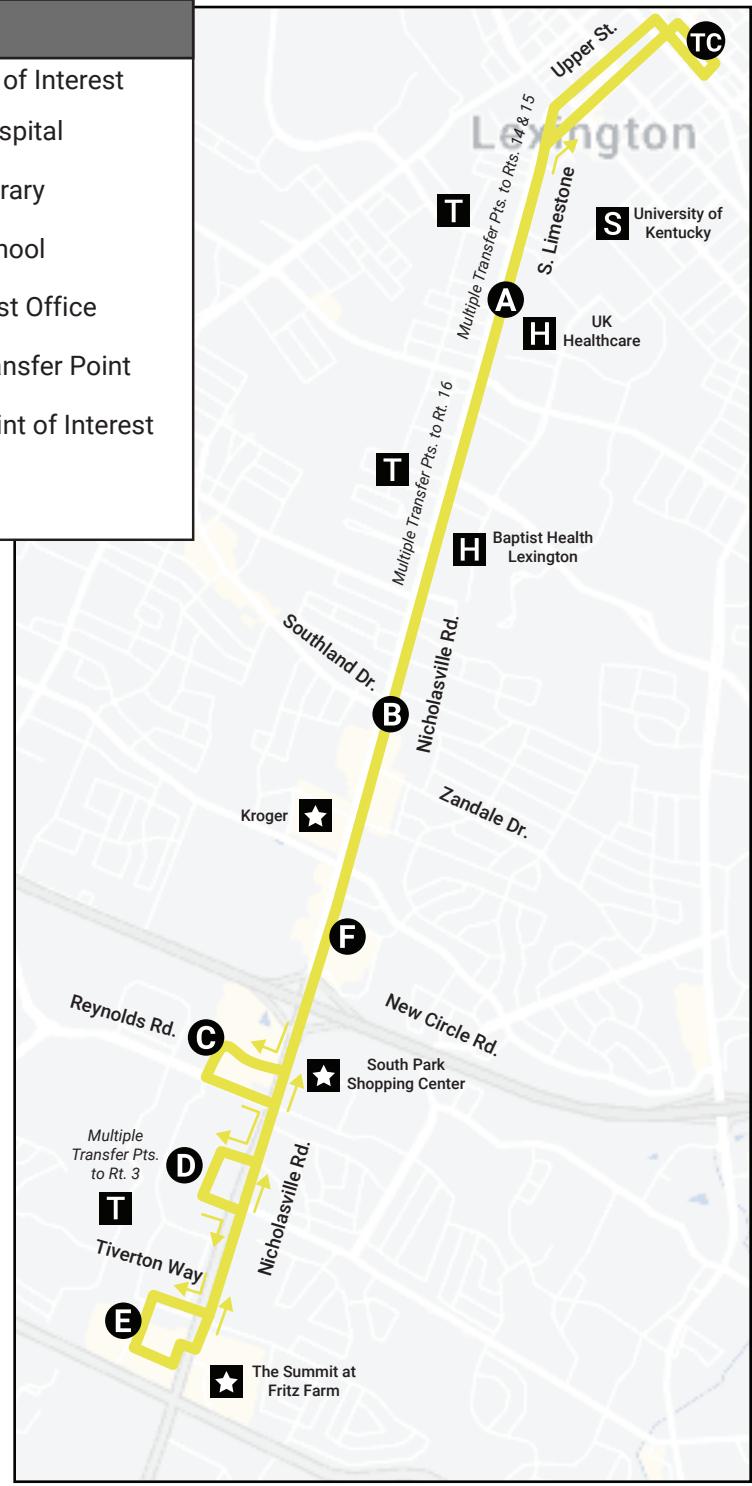

Toda esta información está disponible en español en Lextran.com. Servicios de interprete son disponibles. | 参看中文信息请前往 Lextran.com. 如您致电或当面询问工作人员，我们将为您联系翻译服务。

LEGEND

Timepoints	Points of Interest
TC Transit Center	H Hospital
A Kentucky Clinic	L Library
B Nicholasville @ Southland	S School
C Target @ Reynolds	P Post Office
D Fayette Mall	T Transfer Point
E Walmart @ Nichols Park	★ Point of Interest
F Nicholasville @ Larkin	

Route 5 Serves the Loudon Bus Stop

DAY	OUTBOUND	INBOUND
Monday - Friday	5:13 AM	6:20 PM
	5:28 AM	6:40 PM
	5:43 AM	7:20 PM
	5:58 AM	9:35 PM
	10:59 AM	12:25 PM
Saturday	5:27 AM	12:30 AM
	11:58 AM	
Saturday	5:25 AM	9:30 PM