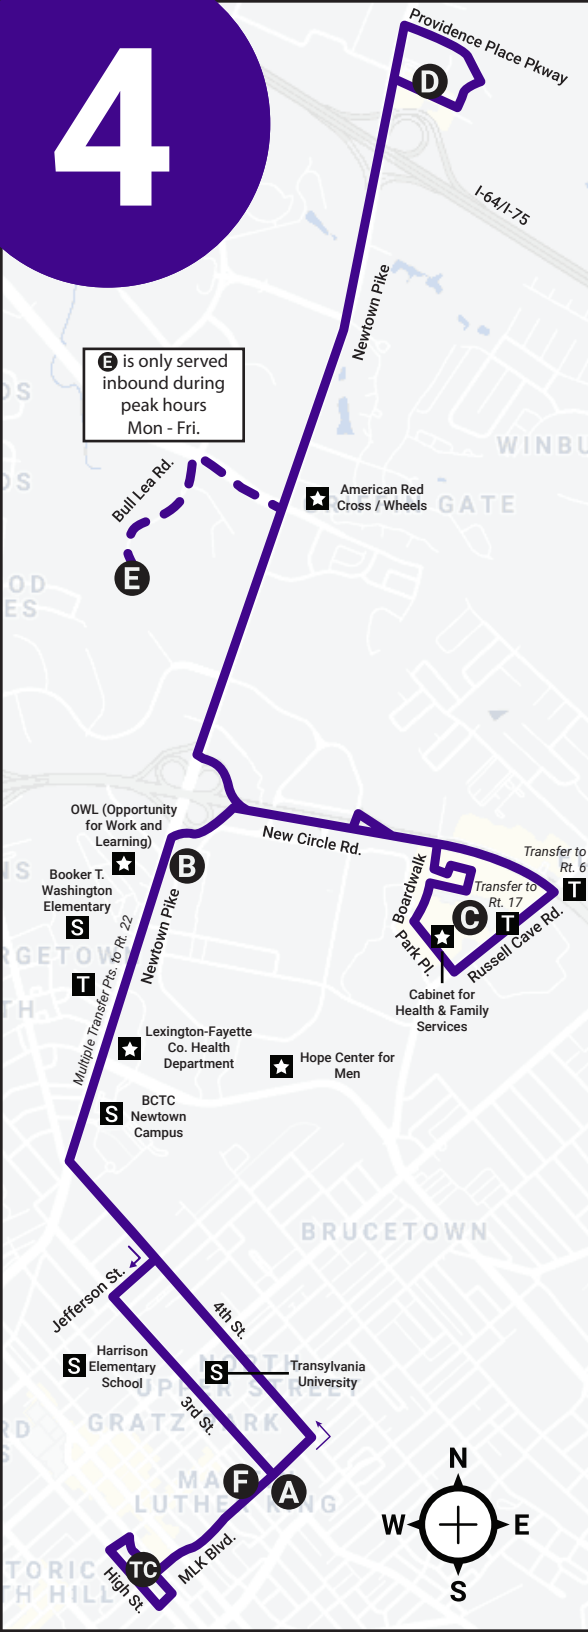

4

E is only served inbound during peak hours Mon - Fri.

Saturday Schedule

OUTBOUND				
TC	A	B	C	D
Transit Center (Vine St.)	MLK @ 3rd	Lexmark	Walmart North Park	Stanton Way
--	--	--	--	--
6:20A	6:23A	6:31A	6:36A	6:46A
7:35A	7:38A	7:46A	7:51A	8:01A
8:45A	8:48A	8:56A	9:01A	9:11A
9:55A	9:58A	10:06A	10:11A	10:21A
11:05A	11:08A	11:16A	11:21A	11:31A
12:15P	12:18P	12:26P	12:31P	12:41P
1:25P	1:28P	1:36P	1:41P	1:54P
2:35P	2:38P	2:46P	2:51P	3:04P
3:45P	3:48P	3:58P	4:03P	4:16P
4:55P	4:58P	5:08P	5:13P	5:26P
6:05P	6:08P	6:18P	6:23P	6:36P
7:15P	7:18P	7:28P	7:33P	7:43P
8:25P	8:28P	8:38P	8:43P	8:53P
9:30P	9:33P	9:41P	9:46P	9:56P
10:30P	10:33P	10:41P	10:46P	10:56P
11:30P	11:33P	11:41P	11:46P	11:56P

Sunday Schedule

OUTBOUND				
TC	A	B	C	D
Transit Center (Vine St.)	MLK @ 3rd	Lexmark	Walmart North Park	Stanton Way
--	--	--	--	--
6:20A	6:23A	6:31A	6:34A	6:44A
7:45A	7:48A	7:56A	7:59A	8:09A
8:55A	8:58A	9:06A	9:09A	9:19A
10:05A	10:08A	10:16A	10:19A	10:29A
11:15A	11:18A	11:26A	11:29A	11:39A
12:25P	12:28P	12:36P	12:39P	12:49P
1:35P	1:38P	1:46P	1:49P	1:59P
2:45P	2:48P	2:56P	2:59P	3:09P
3:55P	3:58P	4:06P	4:09P	4:19P
5:05P	5:08P	5:15P	5:18P	5:28P
6:15P	6:18P	6:25P	6:28P	6:38P
7:25P	7:28P	7:35P	7:38P	7:48P
8:30P	8:33P	8:40P	8:43P	8:53P

LEGEND

Timepoints

- TC** Transit Center
- A** MLK @ 3rd
- B** Lexmark
- C** Walmart North Park
- D** Stanton Way
- E** Eastern State Hospital
- F** MLK @ Constitution

Points of Interest

- H** Hospital
- L** Library
- S** School
- P** Post Office
- T** Transfer Point
- ★** Point of Interest