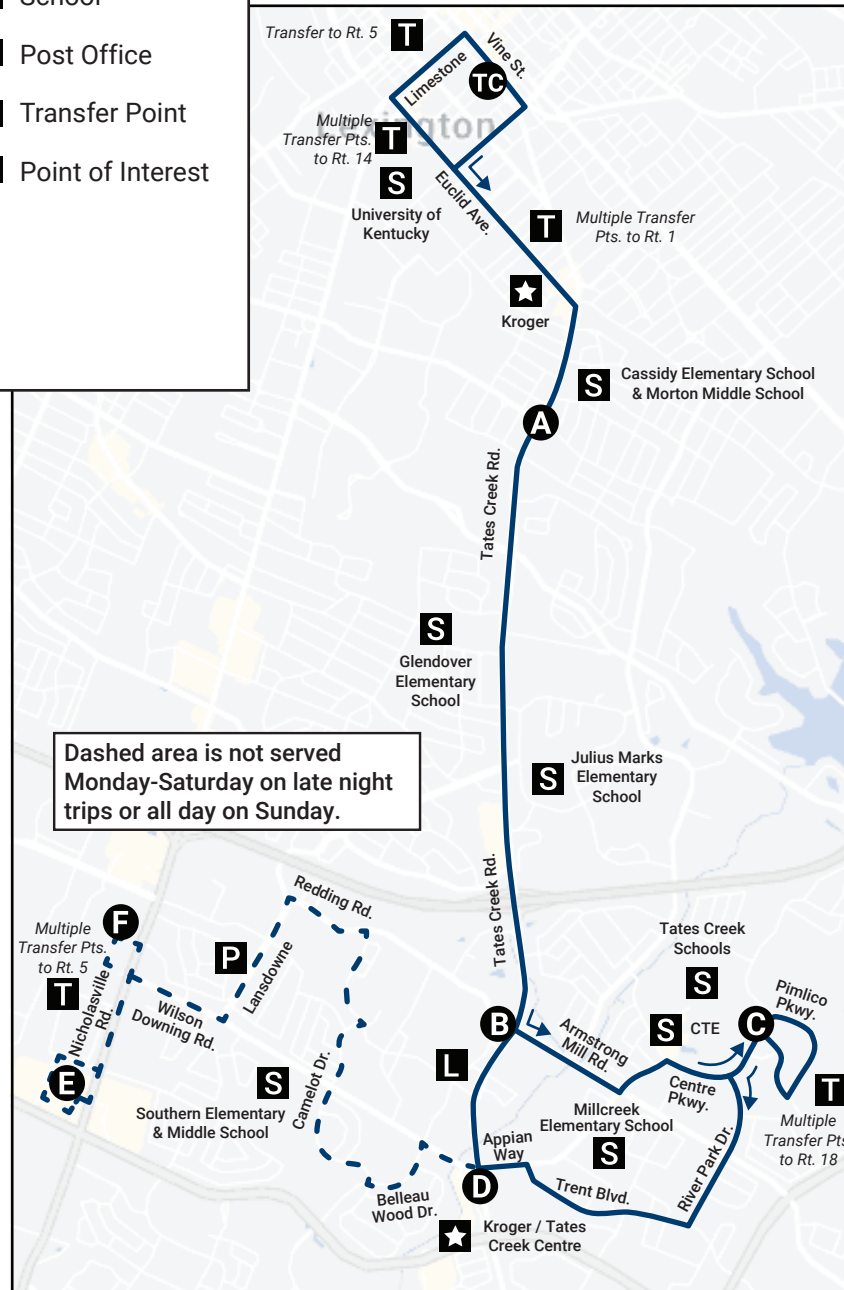

LEGEND

TC Transit Center	H Hospital
A Tates Creek @ Cooper	L Library
B Tates Creek @ Armstrong Mill	S School
C Centre Parkway @ Bold Bidder	P Post Office
D Tates Creek @ Appian Way	T Transfer Point
E Walmart @ Nichols Park	★ Point of Interest
F Fayette Mall