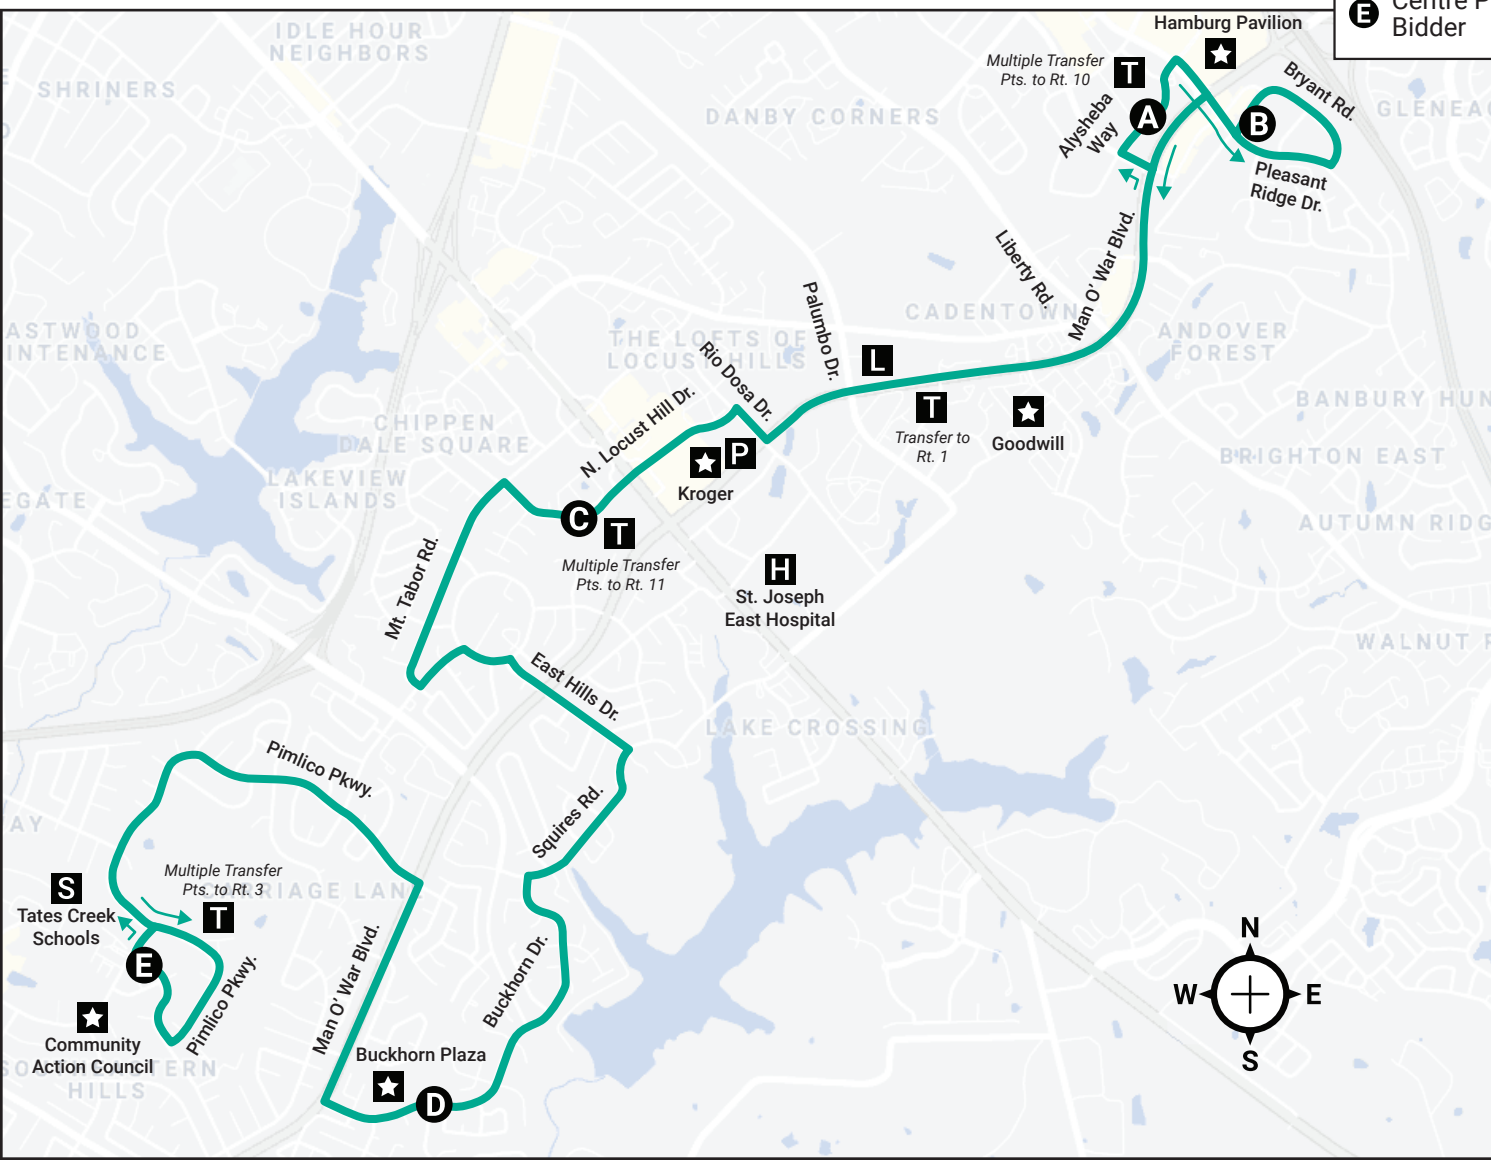

Saturday Schedule

OUTBOUND					INBOUND			
A	B	C	D	E	E	D	C	A
Alysheba @ Meijer	Bryant @ Pleasant Ridge	Locust Hill @ Mist Lake Plaza	Buckhorn	Centre Parkway @ Bold Bidder	Centre Parkway @ Bold Bidder	Buckhorn	Locust Hill @ Mist Lake Plaza	Alysheba @ Meijer
6:50A	6:55A	7:05A	7:15A	7:23A	7:24A	7:33A	7:43A	7:55A
8:05A	8:10A	8:20A	8:30A	8:38A	8:39A	8:48A	8:58A	9:10A
9:20A	9:25A	9:35A	9:45A	9:53A	9:54A	10:03A	10:13A	10:25A
10:35A	10:40A	10:50A	11:00A	11:08A	11:09A	11:18A	11:28A	11:40A
11:50A	11:55A	12:05P	12:15P	12:23P	12:24P	12:33P	12:43P	12:55P
1:05P	1:10P	1:20P	1:30P	1:38P	1:39P	1:48P	1:58P	2:10P
2:20P	2:25P	2:35P	2:45P	2:53P	2:54P	3:03P	3:13P	3:25P
3:35P	3:40P	3:50P	4:00P	4:08P	4:09P	4:18P	4:28P	4:40P
4:50P	4:55P	5:05P	5:15P	5:23P	5:24P	5:33P	5:43P	5:55P
6:05P	6:10P	6:20P	6:30P	6:38P	6:39P	6:48P	6:58P	7:10P
7:20P	7:25P	7:35P	7:45P	7:53P	7:54P	8:03P	8:13P	8:25P

LEGEND

T Timepoints	H Hospital
A Alysheba @ Meijer	L Library
B Bryant @ Pleasant Ridge	S School
C Locust Hill @ Mist Lake Plaza	P Post Office
D Buckhorn	T Transfer Point
E Centre Parkway @ Bold Bidder	★ Point of Interest

Route 18 Serves the Loudoun Bus Stop

DAY	OUTBOUND	INBOUND
Monday - Friday	5:57 AM	9:15 PM
Saturday	6:32 AM	8:43 PM

Customers may board the bus in route to the end of the line.