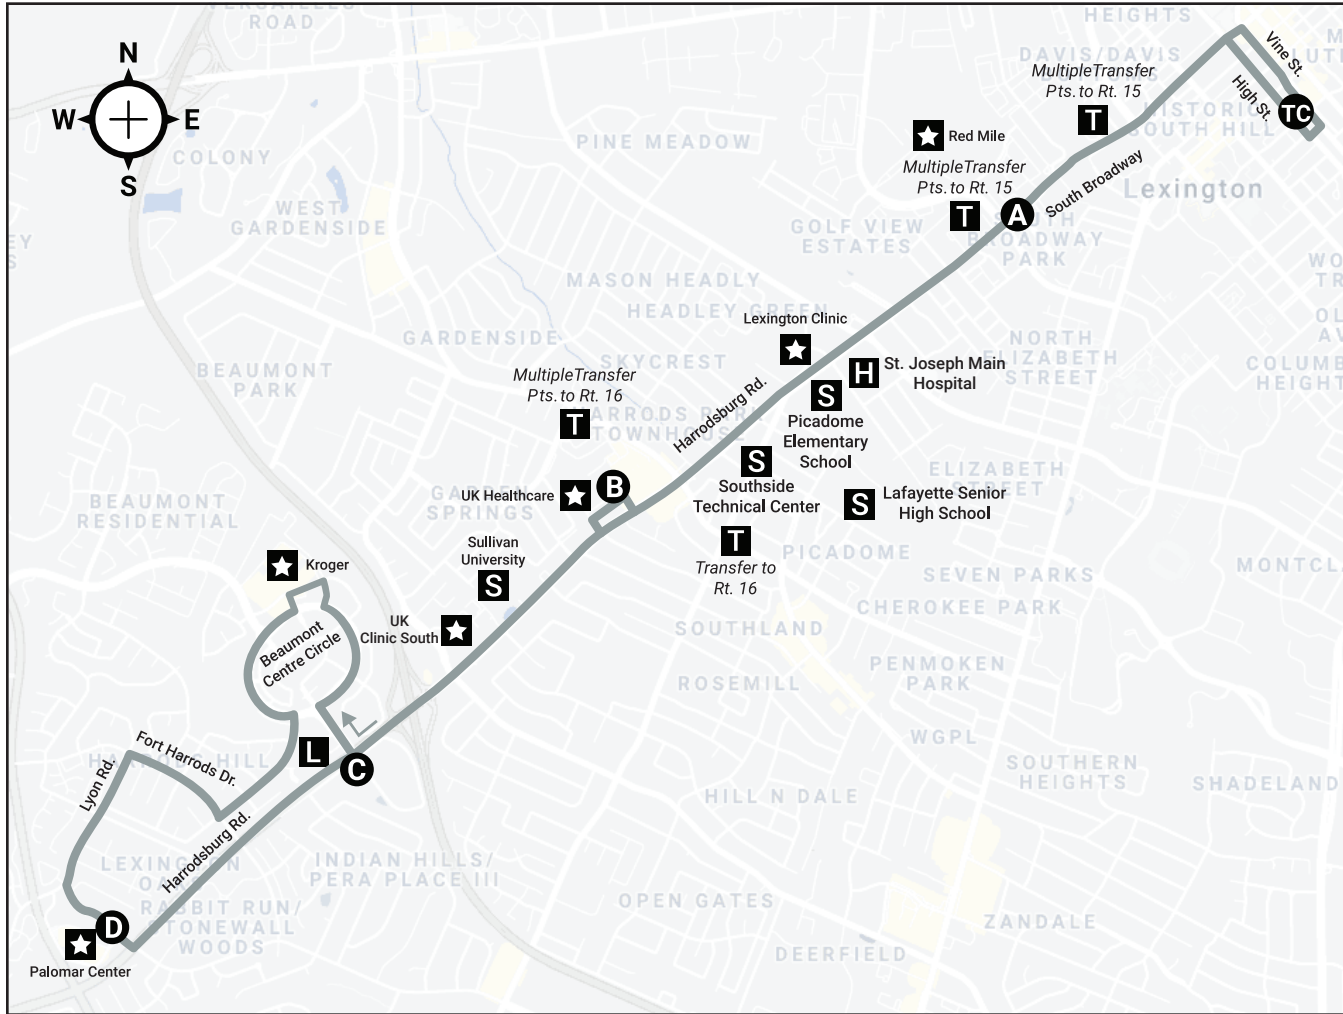

## Nighttime Service for Rt.13

For information on nighttime service (after 9:30 p.m. Monday - Saturday) for this area please refer to:

LEGEND	
Timepoints	Points of Interest
<b>TC</b> Transit Center	<b>H</b> Hospital
<b>A</b> Broadway @ Red Mile	<b>L</b> Library
<b>B</b> Turfand Mall	<b>S</b> School
<b>C</b> Beaumont Centre Circle	<b>P</b> Post Office
<b>D</b> Wellington Way	<b>T</b> Transfer Point
	<b>★</b> Point of Interest

## Saturday Schedule

OUTBOUND					INBOUND				
TC	A	B	C	D	D	C	B	A	TC
Transit Center (Vine St.)	Broadway @ Red Mile	Turfand Mall	Beaumont Centre Circle	Wellington Way	Wellington Way	Beaumont Centre Circle	Turfand Mall	Broadway @ Red Mile	Transit Center (Vine St.)
--	--	--	--	--	--	--	5:59A	6:03A	6:10A
6:20A	6:25A	6:30A	6:37A	6:46A	6:50A	6:54A	6:57A	7:03A	7:10A
7:20A	7:25A	7:30A	7:37A	7:46A	7:59A	8:03A	8:07A	8:13A	8:20A
8:30A	8:35A	8:40A	8:47A	8:56A	9:08A	9:13A	9:17A	9:23A	9:30A
9:40A	9:45A	9:51A	9:57A	10:06A	10:17A	10:22A	10:26A	10:30A	10:40A
10:50A	10:55A	11:01A	11:07A	11:16A	11:23A	11:28A	11:32A	11:40A	11:50A
12:00P	12:06P	12:12P	12:18P	12:27P	12:32P	12:37P	12:42P	12:50P	1:00P
1:10P	1:16P	1:22P	1:28P	1:37P	1:42P	1:47P	1:52P	2:00P	2:10P
2:20P	2:26P	2:32P	2:38P	2:47P	2:52P	2:57P	3:02P	3:10P	3:20P
3:30P	3:36P	3:42P	3:49P	3:58P	4:04P	4:09P	4:14P	4:20P	4:30P
4:40P	4:46P	4:52P	4:59P	5:08P	5:14P	5:19P	5:24P	5:30P	5:40P
5:50P	5:56P	6:02P	6:09P	6:18P	6:26P	6:30P	6:34P	6:40P	6:50P
7:00P	7:06P	7:12P	7:19P	7:28P	7:36P	7:40P	7:44P	7:50P	8:00P
8:10P	8:16P	8:21P	8:28P	8:37P	8:42P	8:46P	8:49P	8:55P	9:05P