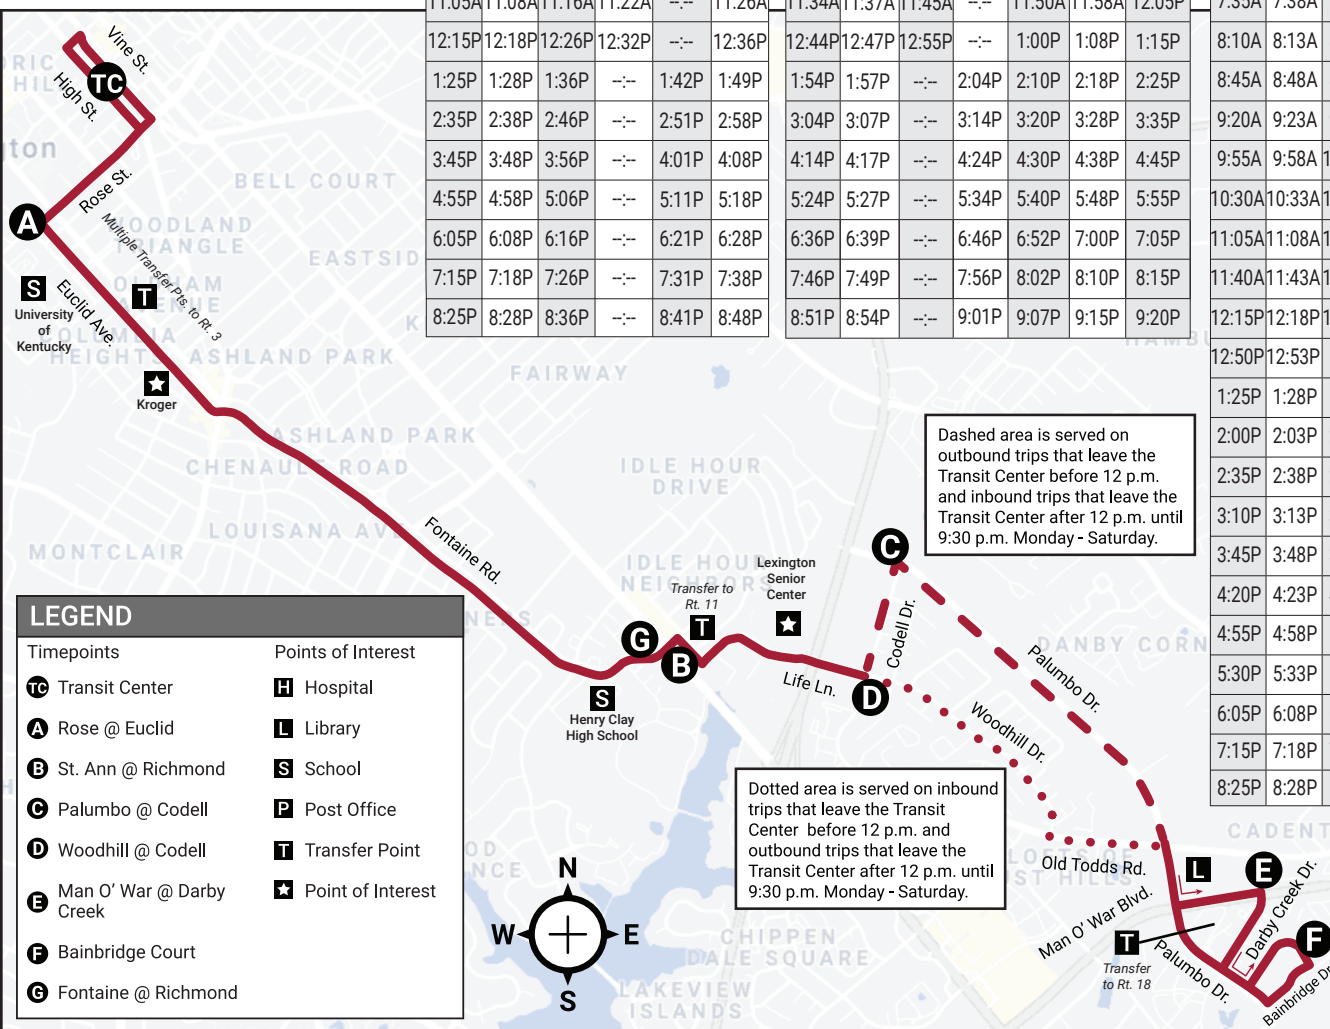

51 Night - Woodhill Drive

Saturday Schedule

Monday - Friday Schedule

Route 1 Serves the Loudon Bus Stop

DAY	OUTBOUND	INBOUND
Monday - Friday	5:05 AM 5:37 AM	6:40 PM
Saturday	5:23 AM	--:--
Sunday	5:16 AM	9:30 PM

Customers may board the bus in route to the end of the line.

OUTBOUND					
TC	A	B	C	D	E
Transit Center (Vine St.)	Rose @ Euclid	St. Ann @ Richmond	Palumbo @ Codell	Woodhill @ Codell	Man O' War @ Darby Creek
--:--	--:--	--:--	5:38A	--:--	5:42A
6:20A	6:23A	6:30A	6:34A	--:--	6:38A
7:35A	7:38A	7:45A	7:49A	--:--	7:53A
8:45A	8:48A	8:55A	8:59A	--:--	9:03A
9:55A	9:58A	10:06A	10:12A	--:--	10:16A
11:05A	11:08A	11:16A	11:22A	--:--	11:26A
12:15P	12:18P	12:26P	12:32P	--:--	12:36P
1:25P	1:28P	1:36P	--:--	1:42P	1:49P
2:35P	2:38P	2:46P	--:--	2:51P	2:58P
3:45P	3:48P	3:56P	--:--	4:01P	4:08P
4:55P	4:58P	5:06P	--:--	5:11P	5:18P
6:05P	6:08P	6:16P	--:--	6:21P	6:28P
7:15P	7:18P	7:26P	--:--	7:31P	7:38P
8:25P	8:28P	8:36P	--:--	8:41P	8:48P

Dashed area is served on outbound trips that leave the Transit Center before 12 p.m. and inbound trips that leave the Transit Center after 12 p.m. until 9:30 p.m. Monday - Saturday.

Dotted area is served on inbound trips that leave the Transit Center before 12 p.m. and outbound trips that leave the Transit Center after 12 p.m. until 9:30 p.m. Monday - Saturday.

LEGEND

TC Transit Center	H Hospital
A Rose @ Euclid	L Library
B St. Ann @ Richmond	S School
C Palumbo @ Codell	P Post Office
D Woodhill @ Codell	T Transfer Point
E Man O' War @ Darby Creek	★ Point of Interest
F Bainbridge Court	
G Fontaine @ Richmond	