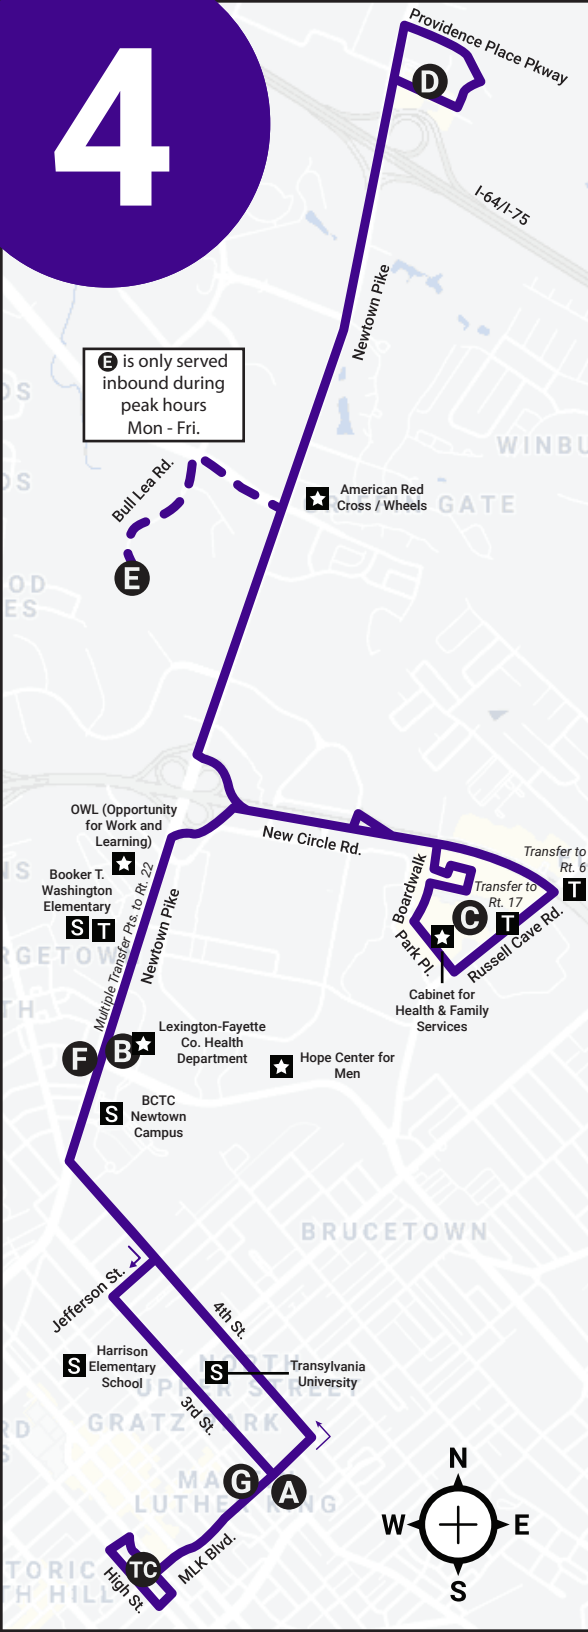

4

Saturday Schedule

OUTBOUND					INBOUND				
TC	A	B	C	D	D	E	F	G	TC
Transit Center (Vine St.)	MLK @ 3rd	Newtown @ Loudon	Walmart North Park	Stanton Way	Stanton Way	Eastern State Hospital	Newtown @ Ash	MLK @ Constitution	Transit Center (Vine St.)
--	--	--	--	--	5:50A	--	5:56A	6:02A	6:10A
6:20A	6:23A	6:30A	6:35A	6:45A	7:05A	--	7:11A	7:17A	7:25A
7:35A	7:38A	7:45A	7:50A	8:00A	8:15A	--	8:21A	8:27A	8:35A
8:45A	8:48A	8:55A	9:00A	9:10A	9:23A	--	9:29A	9:37A	9:45A
9:55A	9:58A	10:05A	10:10A	10:20A	10:32A	--	10:39A	10:47A	10:55A
11:05A	11:08A	11:15A	11:20A	11:30A	11:40A	--	11:49A	11:57A	12:05P
12:15P	12:18P	12:25P	12:30P	12:40P	12:50P	--	12:59P	1:07P	1:15P
1:25P	1:28P	1:35P	1:40P	1:53P	2:00P	--	2:09P	2:17P	2:25P
2:35P	2:38P	2:45P	2:50P	3:03P	3:10P	--	3:19P	3:27P	3:35P
3:45P	3:48P	3:57P	4:02P	4:15P	4:20P	--	4:29P	4:37P	4:45P
4:55P	4:58P	5:07P	5:12P	5:25P	5:30P	--	5:39P	5:47P	5:55P
6:05P	6:08P	6:17P	6:22P	6:35P	6:44P	--	6:51P	6:57P	7:05P
7:15P	7:18P	7:27P	7:32P	7:42P	7:54P	--	8:01P	8:07P	8:15P
8:25P	8:28P	8:37P	8:42P	8:52P	8:59P	--	9:06P	9:12P	9:20P
9:30P	9:33P	9:40P	9:45P	9:55P	9:59P	--	10:06P	10:12P	10:20P
10:30P	10:33P	10:40P	10:45P	10:55P	10:59P	--	11:06P	11:12P	11:20P
11:30P	11:33P	11:40P	11:45P	11:55P	12:00A	--	12:07A	12:13A	12:20A