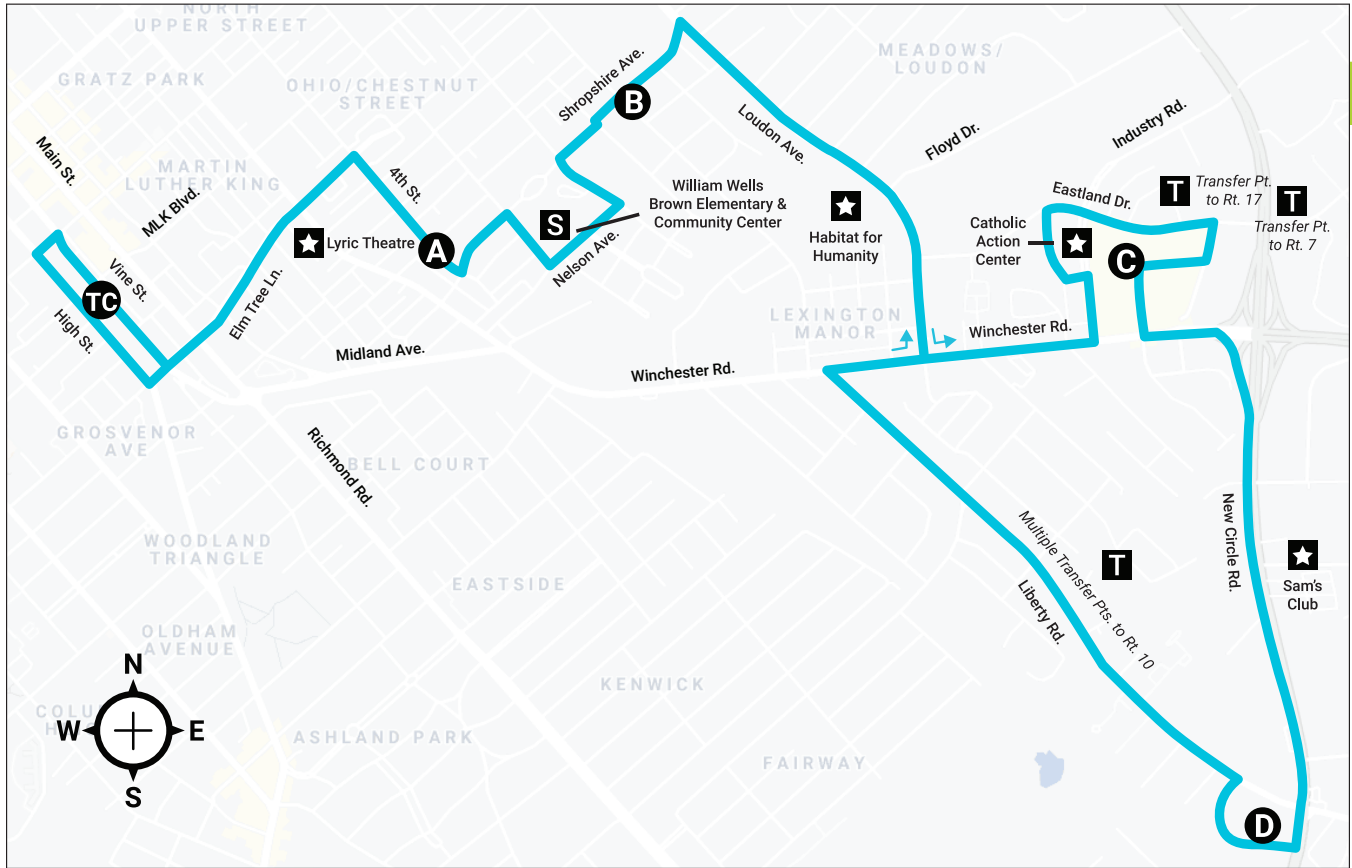

Effective May 29, 2022

Eastland

9 59

For nighttime service (after 9:30 p.m. Monday - Saturday) use Route 59 - Night - Eastland Road.

Serving:

- Lyric Theatre
- William Wells Brown Elementary & Community Center
- Habitat for Humanity
- Catholic Action Center
- Eastland Shopping Center
- Sam's Club
- U.S. Post Office

9

Route 9 Serves the Loudon Bus Stop		
DAY	OUTBOUND	INBOUND
Monday - Friday	5:35 AM 6:05 AM	6:25 PM
Saturday	5:38 AM	--
Sunday	5:38 AM	9:25 PM

Customers may board the bus in route to the end of the line.

LEGEND	
TC Transit Center	H Hospital
A Race @ 4th	L Library
B 7th @ Shropshire	S School
C Eastland Shopping Center	P Post Office
D Post Office - Creative Dr.	T Transfer Point
	★ Point of Interest

Saturday Schedule

OUTBOUND					INBOUND			
TC	A	B	C	D	D	B	A	TC
Transit Center (Vine St.)	Race @ 4th	7th @ Shropshire	Eastland Shopping Center	Post Office - Creative Dr.	Post Office - Creative Dr.	7th @ Shropshire	4th @ Race	Transit Center (Vine St.)
--	--	--	--	--	5:53A	5:59A	6:03A	6:10A
6:20A	6:25A	6:29A	6:35A	6:43A	6:48A	6:54A	6:58A	7:05A
7:20A	7:25A	7:29A	7:35A	7:43A	7:52A	7:58A	8:03A	8:10A
8:30A	8:35A	8:39A	8:45A	8:53A	8:59A	9:05A	9:10A	9:20A
9:40A	9:45A	9:49A	9:55A	10:03A	10:09A	10:15A	10:20A	10:30A
10:50A	10:56A	11:00A	11:07A	11:15A	11:21A	11:30A	11:35A	11:45A
12:00P	12:06P	12:10P	12:17P	12:25P	12:31P	12:40P	12:45P	12:55P
1:10P	1:16P	1:20P	1:27P	1:35P	1:41P	1:50P	1:55P	2:10P
2:20P	2:26P	2:30P	2:37P	2:45P	2:51P	3:00P	3:05P	3:15P
3:30P	3:36P	3:40P	3:47P	3:55P	4:01P	4:10P	4:15P	4:25P
4:40P	4:46P	4:50P	4:57P	5:05P	5:11P	5:20P	5:25P	5:35P
5:50P	5:56P	6:00P	6:06P	6:14P	6:17P	6:26P	6:30P	6:40P
7:00P	7:06P	7:10P	7:16P	7:24P	7:27P	7:36P	7:40P	7:50P
8:10P	8:16P	8:20P	8:26P	8:34P	8:37P	8:46P	8:50P	9:00P