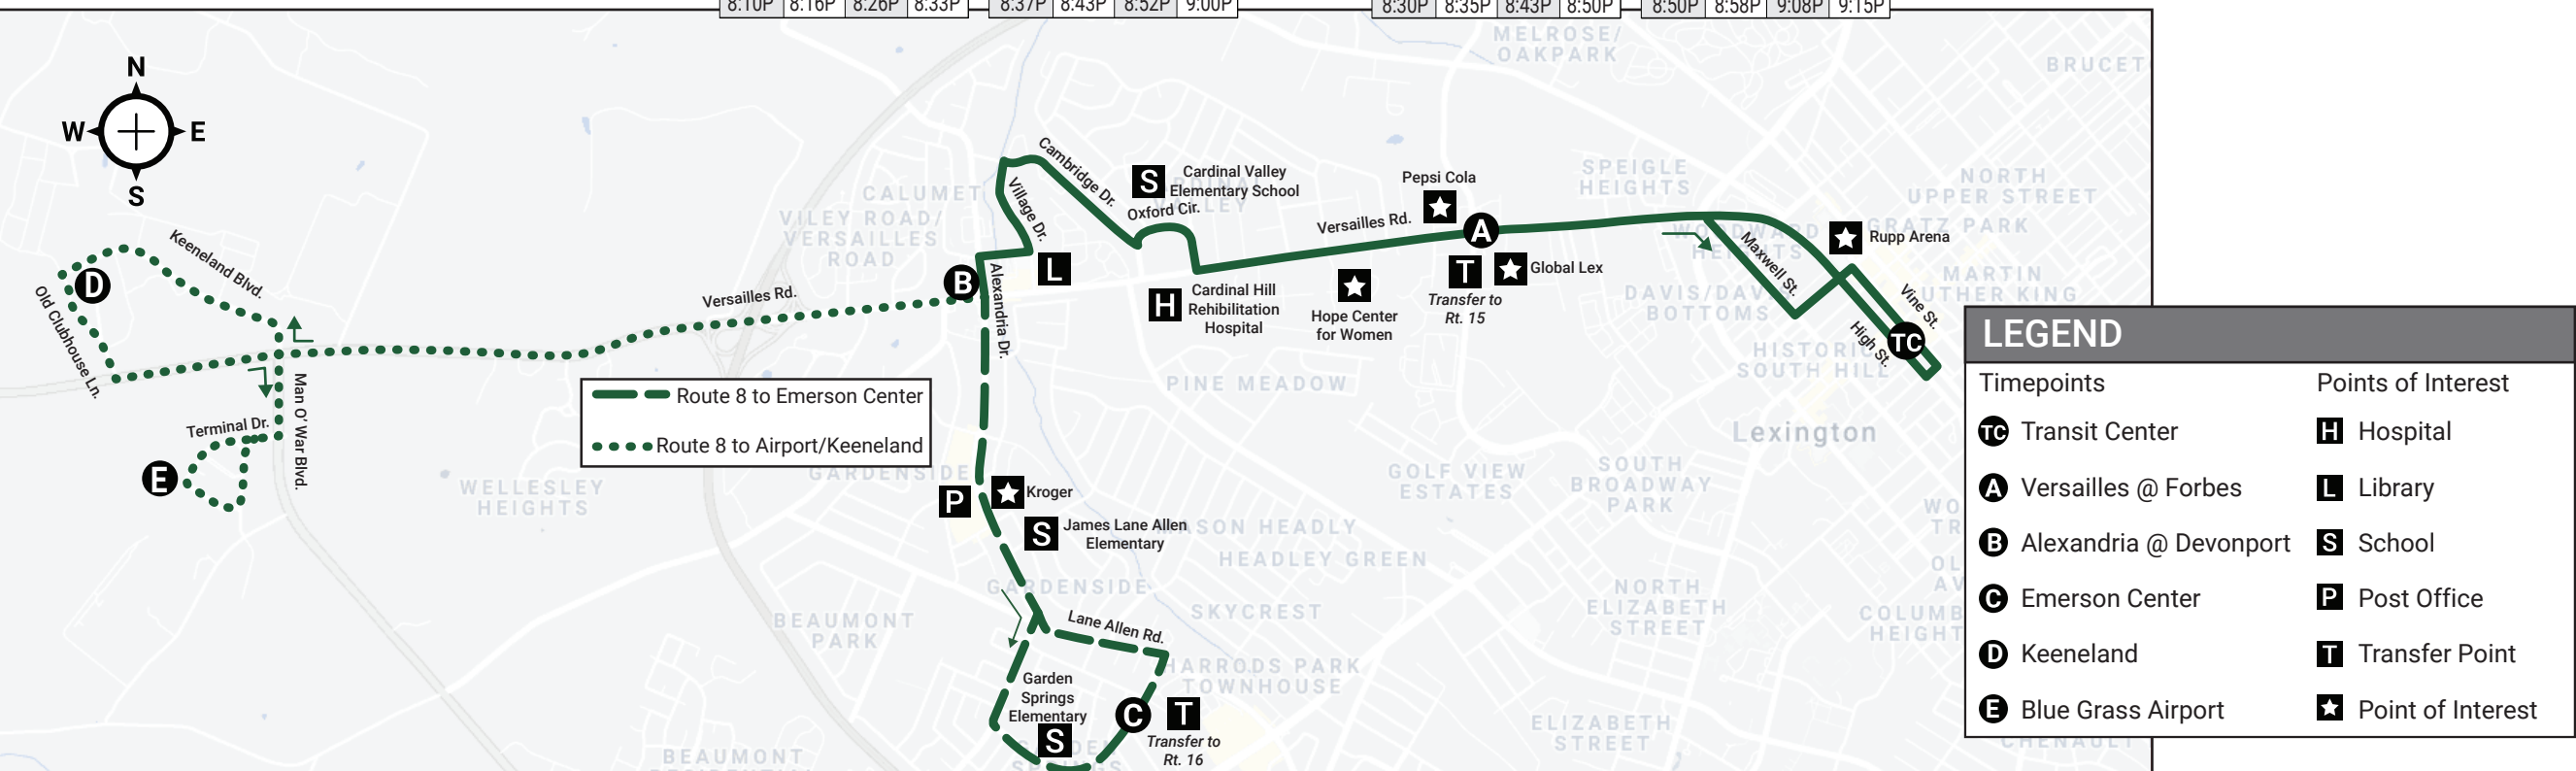

## Saturday Schedule

OUTBOUND				INBOUND			
TC	A	B	C	C	B	A	TC
Transit Center (Vine St.)	Versailles @ Forbes	Alexandria @ Devonport	Emerson Center	Emerson Center	Alexandria @ Devonport	Versailles @ Forbes	Transit Center (Vine St.)
--:--	--:--	--:--	--:--	5:44A	5:50A	6:02A	6:10A
6:20A	6:26A	6:34A	6:40A	6:44A	6:50A	7:02A	7:10A
7:20A	7:27A	7:35A	7:41A	7:49A	7:55A	8:07A	8:15A
8:30A	8:37A	8:45A	8:51A	8:57A	9:03A	9:15A	9:25A
9:40A	9:47A	9:55A	10:01A	10:07A	10:13A	10:25A	10:35A
10:50A	10:57A	11:05A	11:11A	11:17A	11:23A	11:35A	11:45A
12:00P	12:07P	12:16P	12:22P	12:27P	12:33P	12:45P	12:55P
1:10P	1:17P	1:26P	1:32P	1:37P	1:43P	1:55P	2:05P
2:20P	2:27P	2:36P	2:42P	2:46P	2:53P	3:05P	3:15P
3:30P	3:37P	3:46P	3:52P	3:58P	4:05P	4:15P	4:25P
4:40P	4:48P	4:58P	5:05P	5:11P	5:18P	5:30P	5:40P
5:50P	5:58P	6:08P	6:15P	6:21P	6:28P	6:37P	6:45P
7:00P	7:08P	7:18P	7:25P	7:32P	7:38P	7:47P	7:55P
8:10P	8:16P	8:26P	8:33P	8:37P	8:43P	8:52P	9:00P

Customers may board the bus in route to the end of the line.

LEGEND	
<b>TC</b> Timepoints	<b>H</b> Hospital
<b>A</b> Versailles @ Forbes	<b>L</b> Library
<b>B</b> Alexandria @ Devonport	<b>S</b> School
<b>C</b> Emerson Center	<b>P</b> Post Office
<b>D</b> Keeneland	<b>T</b> Transfer Point
<b>E</b> Blue Grass Airport	<b>★</b> Point of Interest