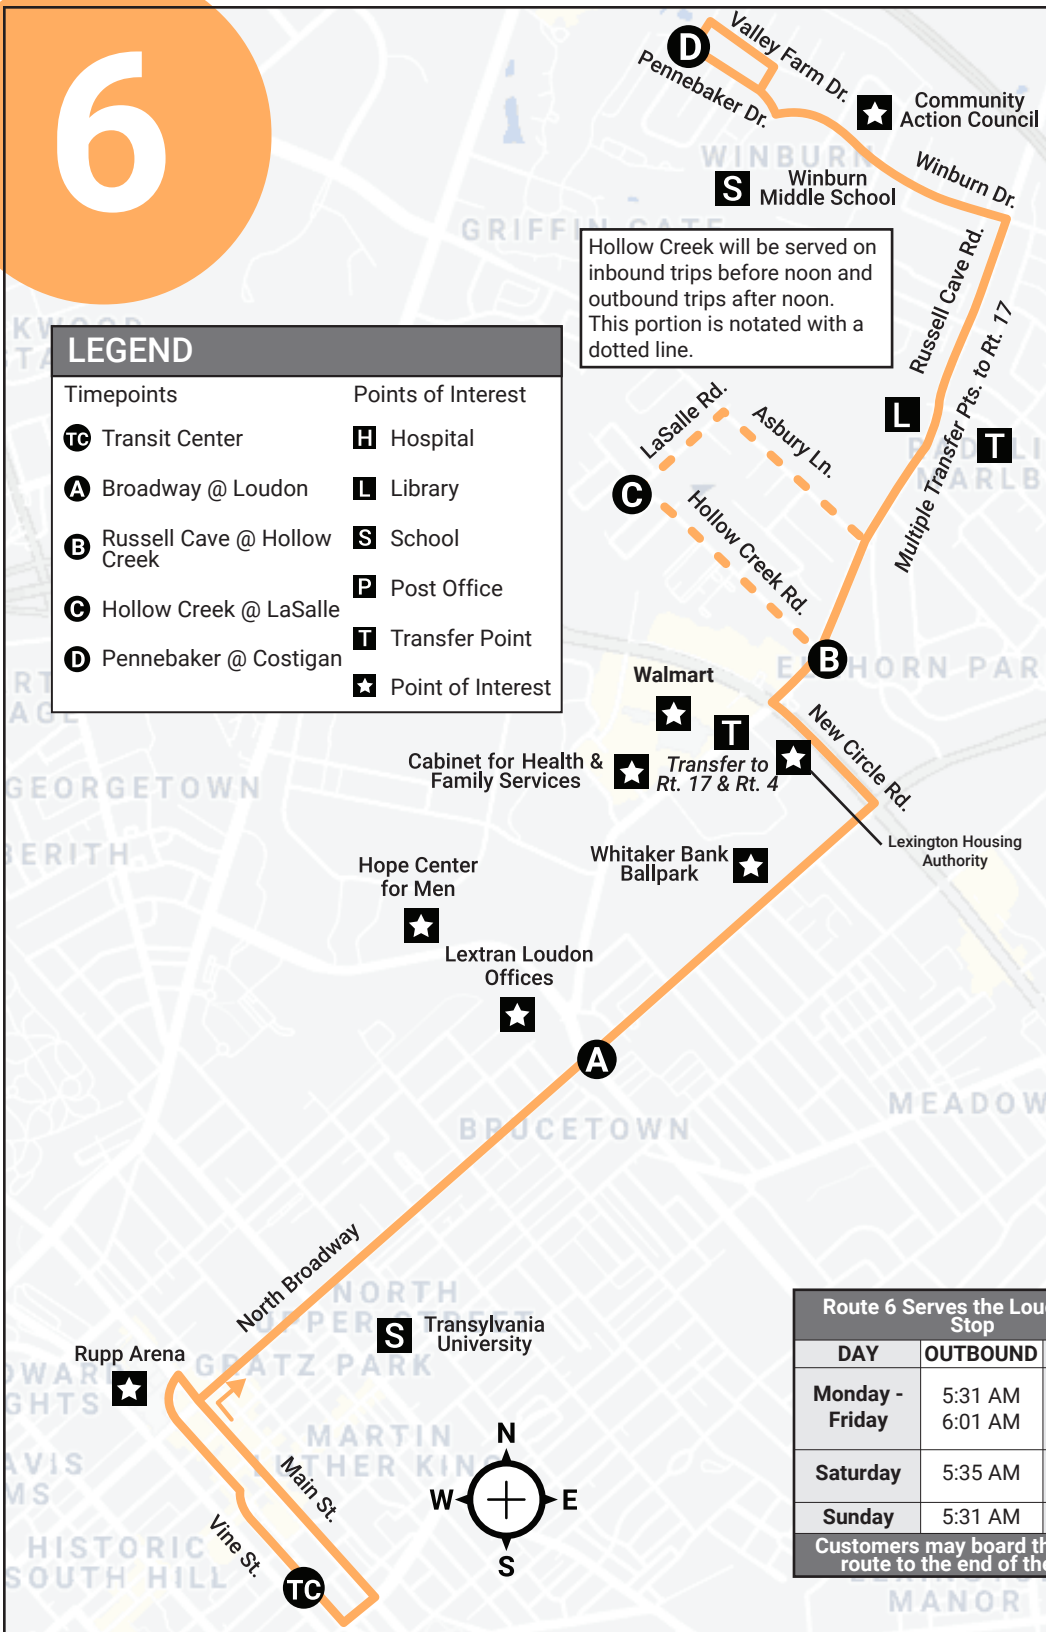

6

LEGEND

Timepoints

TC Transit Center

A Broadway @ Loudon

B Russell Cave @ Hollow Creek

C Hollow Creek @ LaSalle

D Pennebaker @ Costigan

Points of Interest

H Hospital

L Library

S School

P Post Office

T Transfer Point

★ Point of Interest

Hollow Creek will be served on inbound trips before noon and outbound trips after noon. This portion is notated with a dotted line.

Saturday Schedule

OUTBOUND					INBOUND				
TC	A	B	C	D	D	C	B	A	TC
Transit Center (Vine St.)	Broadway @ Loudon	Russell Cave @ Hollow Creek	Hollow Creek @ LaSalle	Pennebaker @ Costigan	Pennebaker @ Costigan	Hollow Creek @ LaSalle	Russell Cave @ Hollow Creek	Broadway @ Loudon	Transit Center (Vine St.)
--	--	--	--	--	5:48A	5:55A	--	6:02A	6:10A
6:20A	6:29A	6:35A	--	6:43A	6:48A	6:55A	--	7:02A	7:10A
7:20A	7:29A	7:35A	--	7:43A	7:48A	7:55A	--	8:02A	8:10A
8:30A	8:39A	8:45A	--	8:53A	8:58A	9:05A	--	9:12A	9:20A
9:40A	9:49A	9:55A	--	10:03A	10:10A	10:19A	--	10:27A	10:35A
10:50A	11:00A	11:06A	--	11:14A	11:20A	11:29A	--	11:37A	11:45A
12:00P	12:10P	--	12:17P	12:26P	12:31P	--	12:37P	12:45P	12:55P
1:10P	1:20P	--	1:27P	1:36P	1:41P	--	1:47P	1:55P	2:10P
2:20P	2:30P	--	2:37P	2:46P	2:51P	--	2:57P	3:05P	3:15P
3:30P	3:40P	--	3:47P	3:56P	4:01P	--	4:07P	4:15P	4:25P
4:40P	4:50P	--	4:57P	5:06P	5:11P	--	5:17P	5:25P	5:35P
5:50P	6:00P	--	6:07P	6:16P	6:21P	--	6:27P	6:35P	6:45P
7:00P	7:10P	--	7:17P	7:26P	7:31P	--	7:37P	7:45P	7:55P
8:10P	8:20P	--	8:27P	8:36P	8:41P	--	8:47P	8:55P	9:05P
9:30P	9:39P	--	9:45P	9:53P	9:56P	--	10:02P	10:10P	10:20P
10:30P	10:39P	--	10:45P	10:53P	10:56P	--	11:02P	11:10P	11:20P
11:30P	11:39P	--	11:45P	11:53P	11:53P	--	11:59P	12:07A	12:15A