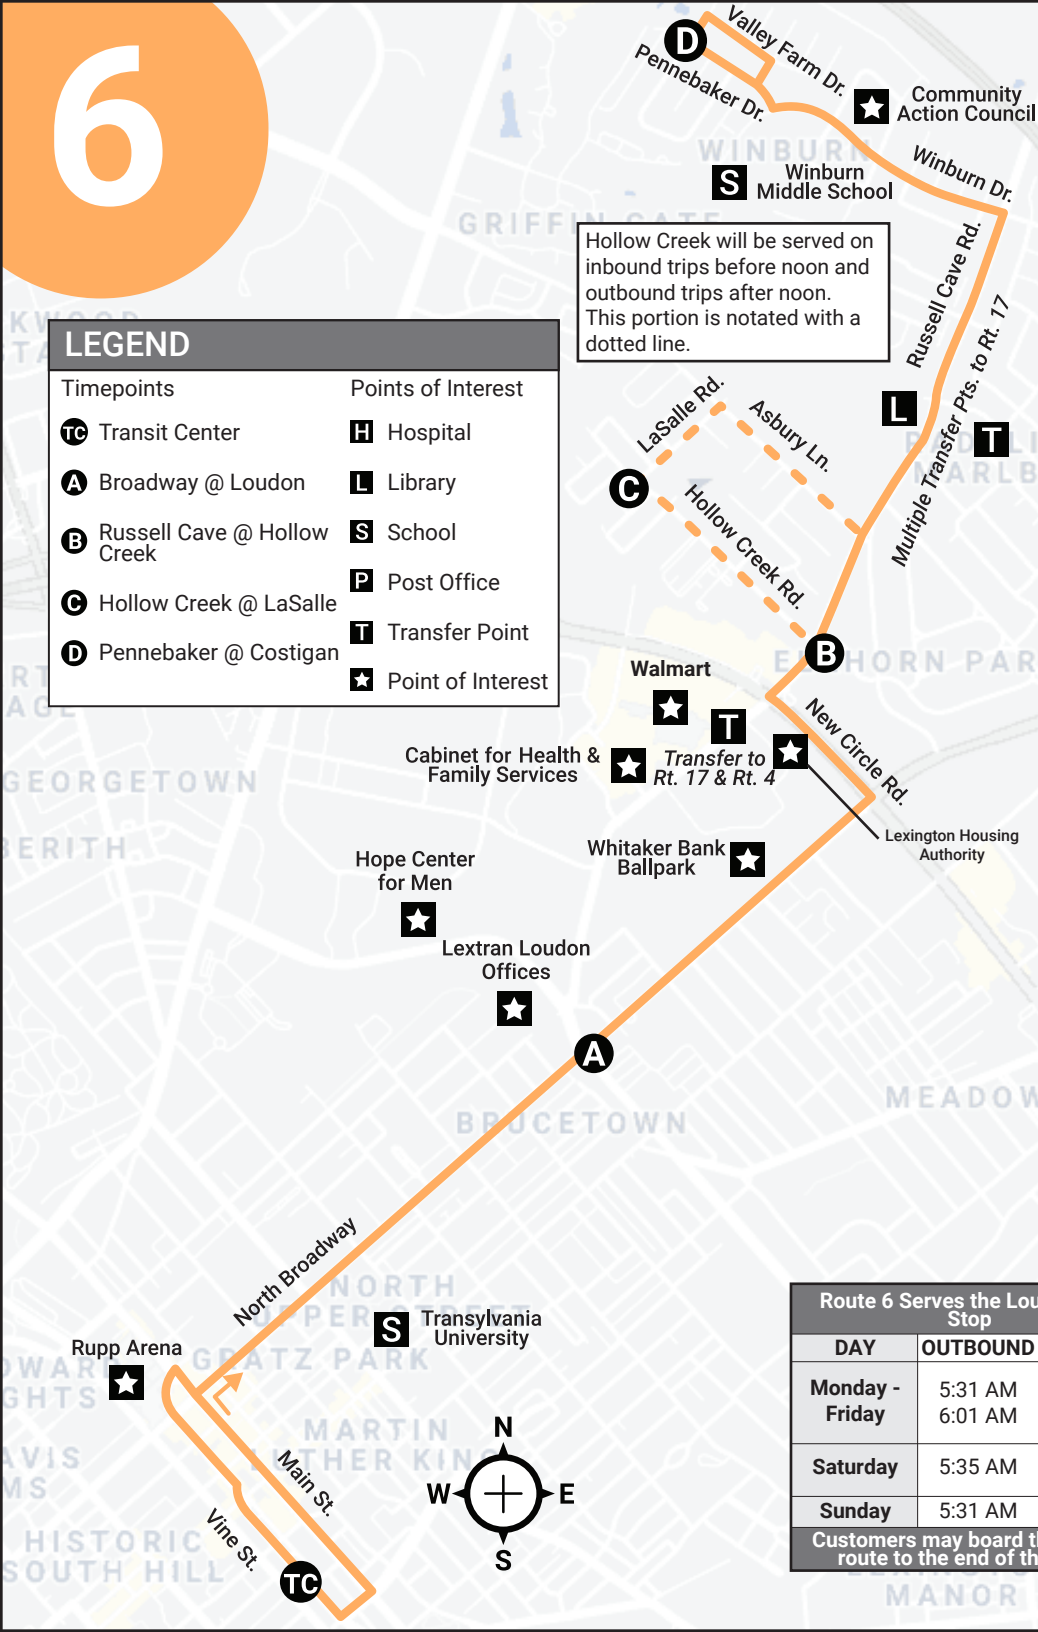

6

LEGEND

TC Transit Center	H Hospital
A Broadway @ Loudon	L Library
B Russell Cave @ Hollow Creek	S School
C Hollow Creek @ LaSalle	P Post Office
D Pennebaker @ Costigan	T Transfer Point
	★ Point of Interest

Hollow Creek will be served on inbound trips before noon and outbound trips after noon. This portion is notated with a dotted line.

Route 6 Serves the Loudon Bus Stop		
DAY	OUTBOUND	INBOUND
Monday - Friday	5:31 AM 6:01 AM	6:25 PM 12:30 AM
Saturday	5:35 AM	12:25 AM
Sunday	5:31 AM	9:25 PM

Customers may board the bus in route to the end of the line.

Sunday Schedule

OUTBOUND					INBOUND				
TC	A	B	C	D	D	C	B	A	TC
Transit Center (Vine St.)	Broadway @ Loudon	Russell Cave @ Hollow Creek	Hollow Creek @ LaSalle	Pennebaker @ Costigan	Pennebaker @ Costigan	Hollow Creek @ LaSalle	Russell Cave @ Hollow Creek	Broadway @ Loudon	Transit Center (Vine St.)
--:--	--:--	--:--	--:--	--:--	5:44A	5:52A	--:--	6:00A	6:10A
6:20A	6:27A	6:32A	--:--	6:40A	6:54A	7:02A	--:--	7:10A	7:20A
7:30A	7:37A	7:42A	--:--	7:50A	8:04A	8:12A	--:--	8:20A	8:30A
8:40A	8:47A	8:52A	--:--	9:00A	9:14A	9:22A	--:--	9:30A	9:40A
9:50A	9:57A	10:02A	--:--	10:10A	10:24A	10:32A	--:--	10:40A	10:50A
11:00A	11:07A	11:12A	--:--	11:20A	11:34A	11:42A	--:--	11:50A	12:00P
12:10P	12:17P	--:--	12:24P	12:32P	12:46P	--:--	12:52P	1:00P	1:10P
1:20P	1:27P	--:--	1:34P	1:42P	1:56P	--:--	2:02P	2:10P	2:20P
2:30P	2:37P	--:--	2:44P	2:52P	3:06P	--:--	3:12P	3:20P	3:30P
3:40P	3:47P	--:--	3:54P	4:02P	4:16P	--:--	4:22P	4:30P	4:40P
4:50P	4:57P	--:--	5:04P	5:12P	5:26P	--:--	5:32P	5:40P	5:50P
6:00P	6:07P	--:--	6:14P	6:22P	6:36P	--:--	6:42P	6:50P	7:00P
7:10P	7:17P	--:--	7:23P	7:31P	7:46P	--:--	7:52P	8:00P	8:10P
8:30P	8:37P	--:--	8:43P	8:51P	8:51P	--:--	8:57P	9:05P	9:15P

Saturday Schedule

OUTBOUND					INBOUND				
TC	A	B	C	D	D	C	B	A	TC
Transit Center (Vine St.)	Broadway @ Loudon	Russell Cave @ Hollow Creek	Hollow Creek @ LaSalle	Pennebaker @ Costigan	Pennebaker @ Costigan	Hollow Creek @ LaSalle	Russell Cave @ Hollow Creek	Broadway @ Loudon	Transit Center (Vine St.)
--:--	--:--	--:--	--:--	--:--	5:48A	5:55A	--:--	6:02A	6:10A
6:20A	6:29A	6:35A	--:--	6:43A	6:48A	6:55A	--:--	7:02A	7:10A
7:20A	7:29A	7:35A	--:--	7:43A	7:58A	8:05A	--:--	8:12A	8:20A
8:30A	8:39A	8:45A	--:--	8:53A	9:08A	9:15A	--:--	9:22A	9:30A
9:40A	9:49A	9:55A	--:--	10:03A	10:15A	10:24A	--:--	10:32A	10:40A
10:50A	11:00A	11:06A	--:--	11:14A	11:25A	11:34A	--:--	11:42A	11:50A
12:00P	12:10P	--:--	12:17P	12:26P	12:36P	--:--	12:42P	12:50P	1:00P
1:10P	1:20P	--:--	1:27P	1:36P	1:46P	--:--	1:52P	2:00P	2:10P
2:20P	2:30P	--:--	2:37P	2:46P	2:56P	--:--	3:02P	3:10P	3:20P
3:30P	3:40P	--:--	3:47P	3:56P	4:06P	--:--	4:12P	4:20P	4:30P
4:40P	4:50P	--:--	4:57P	5:06P	5:16P	--:--	5:22P	5:30P	5:40P
5:50P	6:00P	--:--	6:07P	6:16P	6:26P	--:--	6:32P	6:40P	6:50P
7:00P	7:10P	--:--	7:17P	7:26P	7:36P	--:--	7:42P	7:50P	8:00P
8:10P	8:20P	--:--	8:27P	8:36P	8:46P	--:--	8:52P	9:00P	9:10P
9:30P	9:39P	--:--	9:45P	9:53P	9:56P	--:--	10:02P	10:10P	10:20P
10:30P	10:39P	--:--	10:45P	10:53P	10:56P	--:--	11:02P	11:10P	11:20P
11:30P	11:39P	--:--	11:45P	11:53P	11:53P	--:--	11:59P	12:07A	12:15A