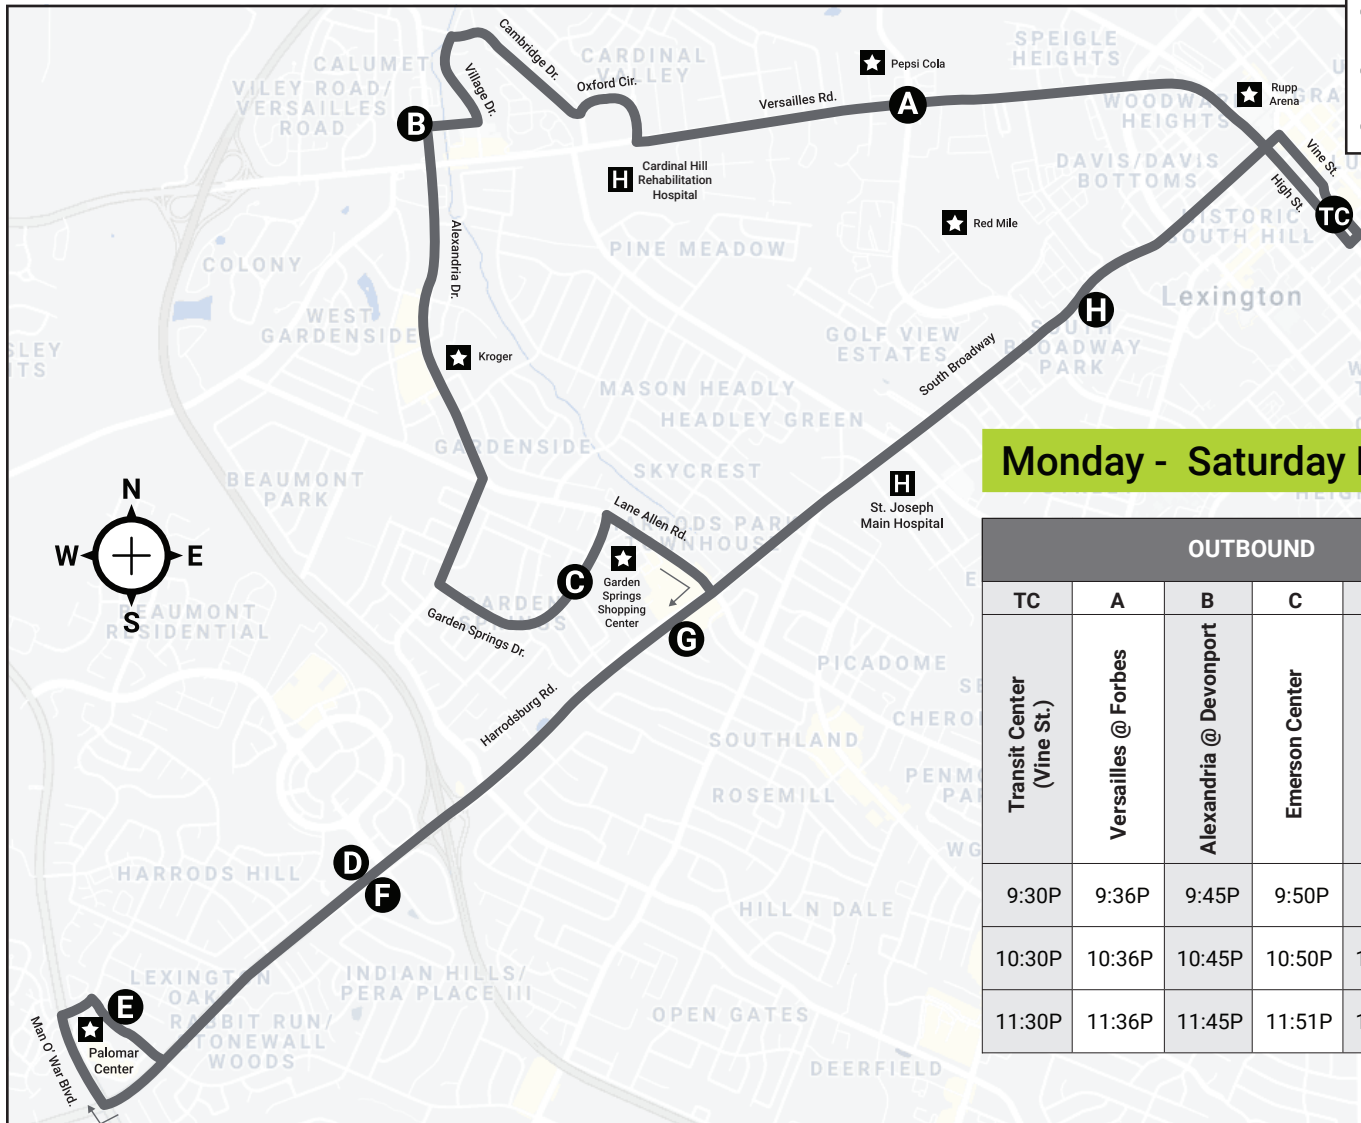

58

LEGEND

TC Transit Center	H Hospital
A Versailles @ Forbes	L Library
B Alexandria @ Devonport	S School
C Emerson Center	P Post Office
D Beaumont Center	T Transfer Point
E Wellington Way	★ Point of Interest
F Harrodsburg @ Corporate	
G Harrodsburg @ Turfland Mall	
H Broadway @ Foreman	

Route 59 Serves the Loudon Bus Stop	
DAY	INBOUND
Monday - Saturday	12:30 AM

Customers may board the bus in route to the end of the line.

Monday - Saturday Night Schedule

OUTBOUND					
TC	A	B	C	D	E
Transit Center (Vine St.)	Versailles @ Forbes	Alexandria @ Devonport	Emerson Center	Harrodsburg @ Beaumont Centre	Wellington Way
9:30P	9:36P	9:45P	9:50P	9:56P	10:00P
10:30P	10:36P	10:45P	10:50P	10:56P	11:00P
11:30P	11:36P	11:45P	11:51P	11:57P	12:01A

INBOUND				
E	F	G	H	TC
Wellington Way	Harrodsburg @ Corporate	Harrodsburg @ Turfland Mall	Broadway @ Foreman	Transit Center (Vine St.)
10:02P	10:06P	10:09P	10:13P	10:20P
11:02P	11:06P	11:09P	11:13P	11:20P
12:02A	12:06A	12:09A	12:13A	12:20A