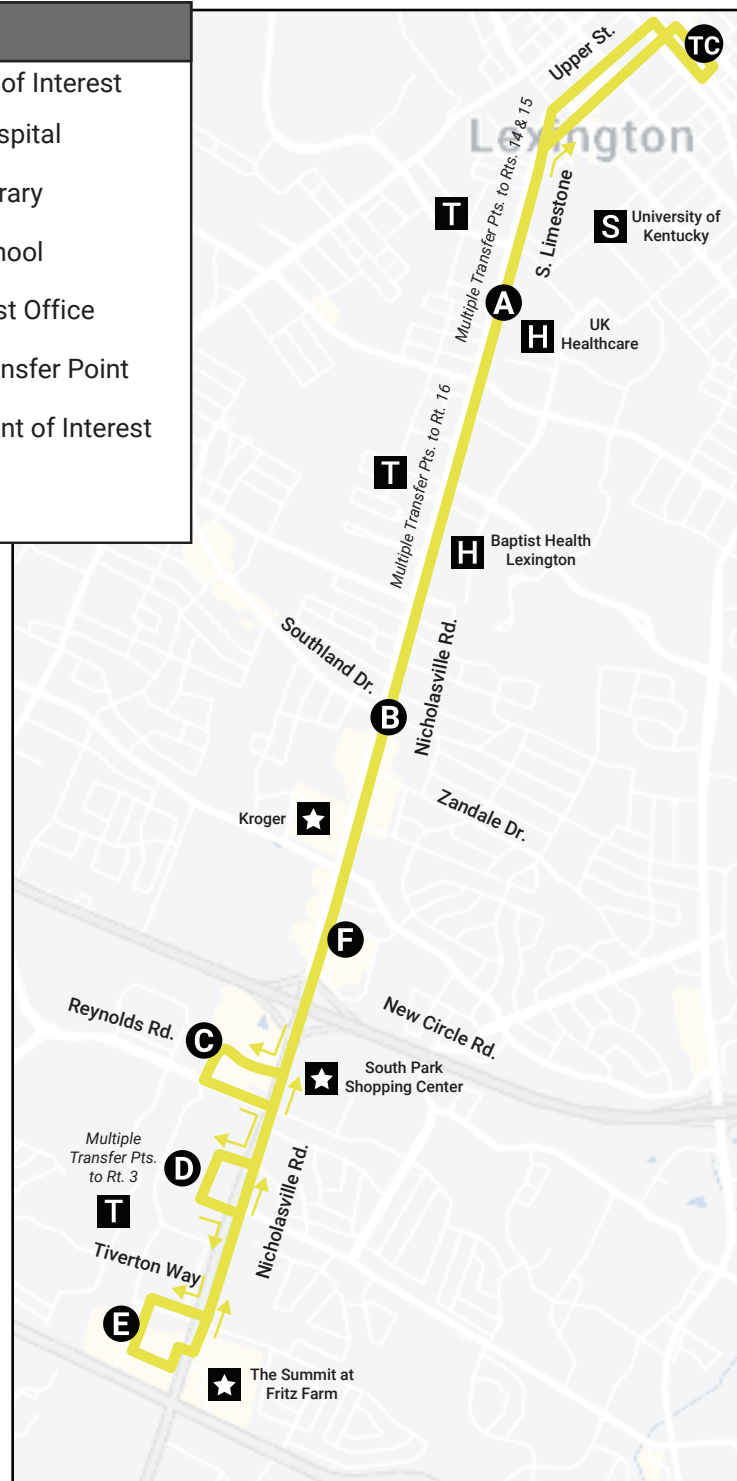

Toda esta información está disponible en español en Lextran.com. Servicios de interprete son disponibles. | 查看中文信息请前往 Lextran.com. 如您致电或当面询问工作人员, 我们将为您联系翻译服务。

LEGEND

Timepoints	Points of Interest
TC Transit Center	H Hospital
A Kentucky Clinic	L Library
B Nicholasville @ Southland	S School
C Target @ Reynolds	P Post Office
D Fayette Mall	T Transfer Point
E Walmart @ Nichols Park	★ Point of Interest
F Nicholasville @ Larkin	

Saturday Schedule

OUTBOUND						INBOUND					
TC	A	B	C	D	E	D	F	B	A	TC	
Transit Center (Vine St.)	Kentucky Clinic	Nicholasville @ Southland	Target @ Reynolds	Fayette Mall	Nichols Park @ Walmart	Walmart @ Nicholasville @	Nicholasville @ Larkin	Nicholasville @ Southland	Kentucky Clinic	Transit Center (Vine St.)	
--	--	--	--	--	--	5:47A	5:53A	5:56A	6:03A	6:10A	
6:20A	6:26A	6:31A	6:36A	6:40A	6:42A	6:47A	6:53A	6:56A	7:03A	7:10A	
7:20A	7:26A	7:31A	7:36A	7:40A	7:42A	7:57A	8:03A	8:06A	8:13A	8:20A	
8:30A	8:36A	8:41A	8:46A	8:50A	8:52A	9:07A	9:13A	9:16A	9:23A	9:30A	
9:40A	9:47A	9:52A	9:57A	10:01A	10:08A	10:12A	10:23A	10:26A	10:33A	10:40A	
10:50A	10:57A	11:03A	11:08A	11:12A	11:19A	11:19A	11:33A	11:36A	11:43A	11:50A	
--	--	--	--	--	--	12:18P	12:43P	12:46P	12:53P	1:00P	
12:00P	12:08P	12:14P	12:22P	12:27P	12:34P	12:35P	1:00P	1:03P	1:10P	1:20P	
1:10P	1:18P	1:24P	1:32P	1:37P	1:44P	1:54P	2:10P	2:13P	2:20P	2:30P	
2:20P	2:28P	2:34P	2:42P	2:47P	2:54P	3:04P	3:20P	3:23P	3:30P	3:40P	
3:30P	3:38P	3:44P	3:52P	3:57P	4:04P	4:18P	4:30P	4:33P	4:40P	4:55P	
4:40P	4:47P	4:53P	5:01P	5:05P	5:12P	5:23P	5:35P	5:38P	5:45P	6:00P	
5:50P	5:57P	6:03P	6:08P	6:12P	6:19P	6:21P	6:33P	6:36P	6:43P	6:50P	
7:00P	7:07P	7:12P	7:17P	7:21P	7:27P	7:31P	7:43P	7:46P	7:53P	8:00P	
8:10P	8:17P	8:22P	8:27P	8:31P	8:37P	8:41P	8:53P	8:56P	9:03P	9:10P	
9:30P	9:37P	9:42P	9:47P	9:51P	9:53P	9:54P	10:00P	10:03P	10:10P	10:20P	
10:30P	10:37P	10:42P	10:47P	10:51P	10:53P	10:54P	11:00P	11:03P	11:10P	11:20P	
11:30P	11:37P	11:42P	11:47P	11:51P	11:53P	11:54P	12:00A	12:03A	12:10A	12:20A	