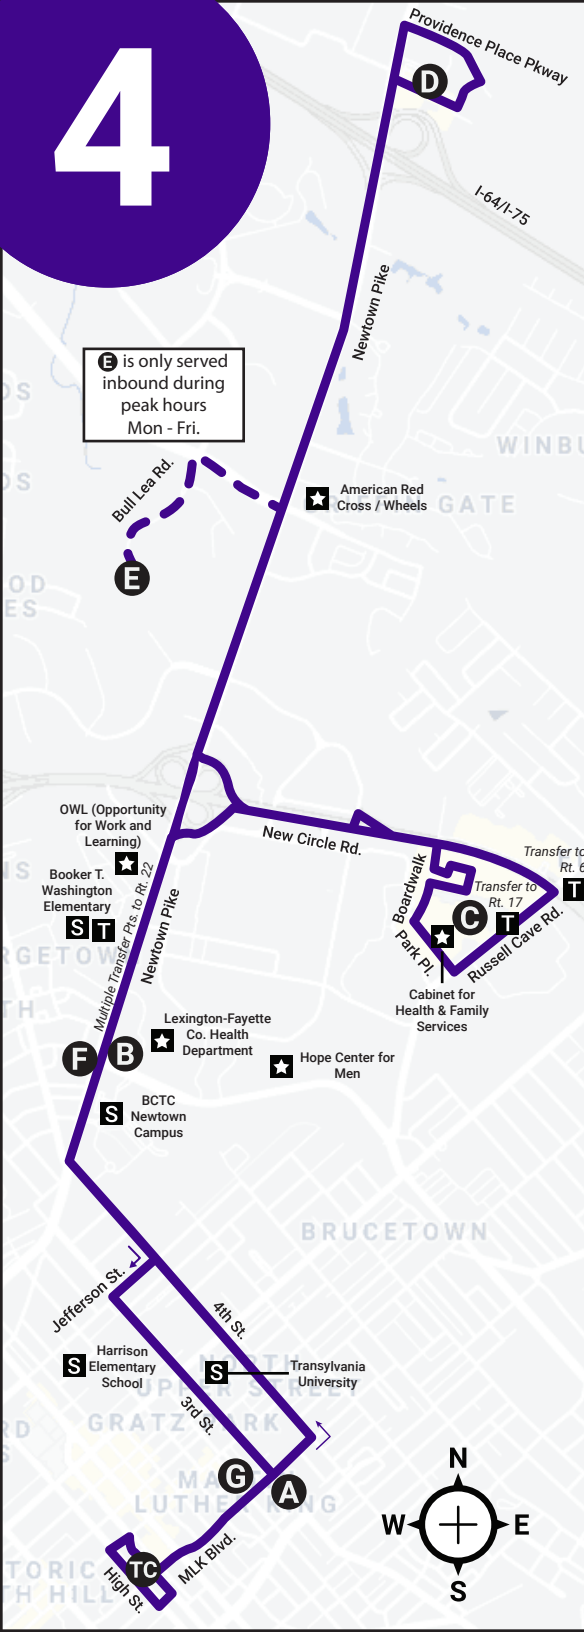

4

Saturday Schedule

OUTBOUND					INBOUND				
TC	A	B	C	D	D	E	F	G	TC
Transit Center (Vine St.)	MLK @ 3rd	Newtown @ Loudon	Walmart North Park	Stanton Way	Stanton Way	Eastern State Hospital	Newtown @ Ash	MLK @ Constitution	Transit Center (Vine St.)
--:--	--:--	--:--	--:--	--:--	5:50A	--:--	5:56A	6:02A	6:10A
6:20A	6:23A	6:30A	6:35A	6:45A	7:05A	--:--	7:11A	7:17A	7:25A
7:35A	7:38A	7:45A	7:50A	8:00A	8:15A	--:--	8:21A	8:27A	8:35A
8:45A	8:48A	8:55A	9:00A	9:10A	9:23A	--:--	9:29A	9:37A	9:45A
9:55A	9:58A	10:05A	10:10A	10:20A	10:32A	--:--	10:39A	10:47A	10:55A
11:05A	11:08A	11:15A	11:20A	11:30A	11:40A	--:--	11:49A	11:57A	12:05P
12:15P	12:18P	12:25P	12:30P	12:40P	12:50P	--:--	12:59P	1:07P	1:15P
1:25P	1:28P	1:35P	1:40P	1:53P	2:00P	--:--	2:09P	2:17P	2:25P
2:35P	2:38P	2:45P	2:50P	3:03P	3:10P	--:--	3:19P	3:27P	3:35P
3:45P	3:48P	3:57P	4:02P	4:15P	4:20P	--:--	4:29P	4:37P	4:45P
4:55P	4:58P	5:07P	5:12P	5:25P	5:30P	--:--	5:39P	5:47P	5:55P
6:05P	6:08P	6:17P	6:22P	6:35P	6:44P	--:--	6:51P	6:57P	7:05P
7:15P	7:18P	7:27P	7:32P	7:42P	7:54P	--:--	8:01P	8:07P	8:15P
8:25P	8:28P	8:37P	8:42P	8:52P	8:59P	--:--	9:06P	9:12P	9:20P
9:30P	9:33P	9:40P	9:45P	9:55P	9:59P	--:--	10:06P	10:12P	10:20P
10:30P	10:33P	10:40P	10:45P	10:55P	10:59P	--:--	11:06P	11:12P	11:20P
11:30P	11:33P	11:40P	11:45P	11:55P	12:00A	--:--	12:07A	12:13A	12:20A

LEGEND

Timepoints

- TC** Transit Center
- A** MLK @ 3rd
- B** Newtown @ Loudon
- C** Walmart North Park
- D** Stanton Way
- E** Eastern State Hospital
- F** Newtown @ Ash
- G** MLK @ Constitution

Points of Interest