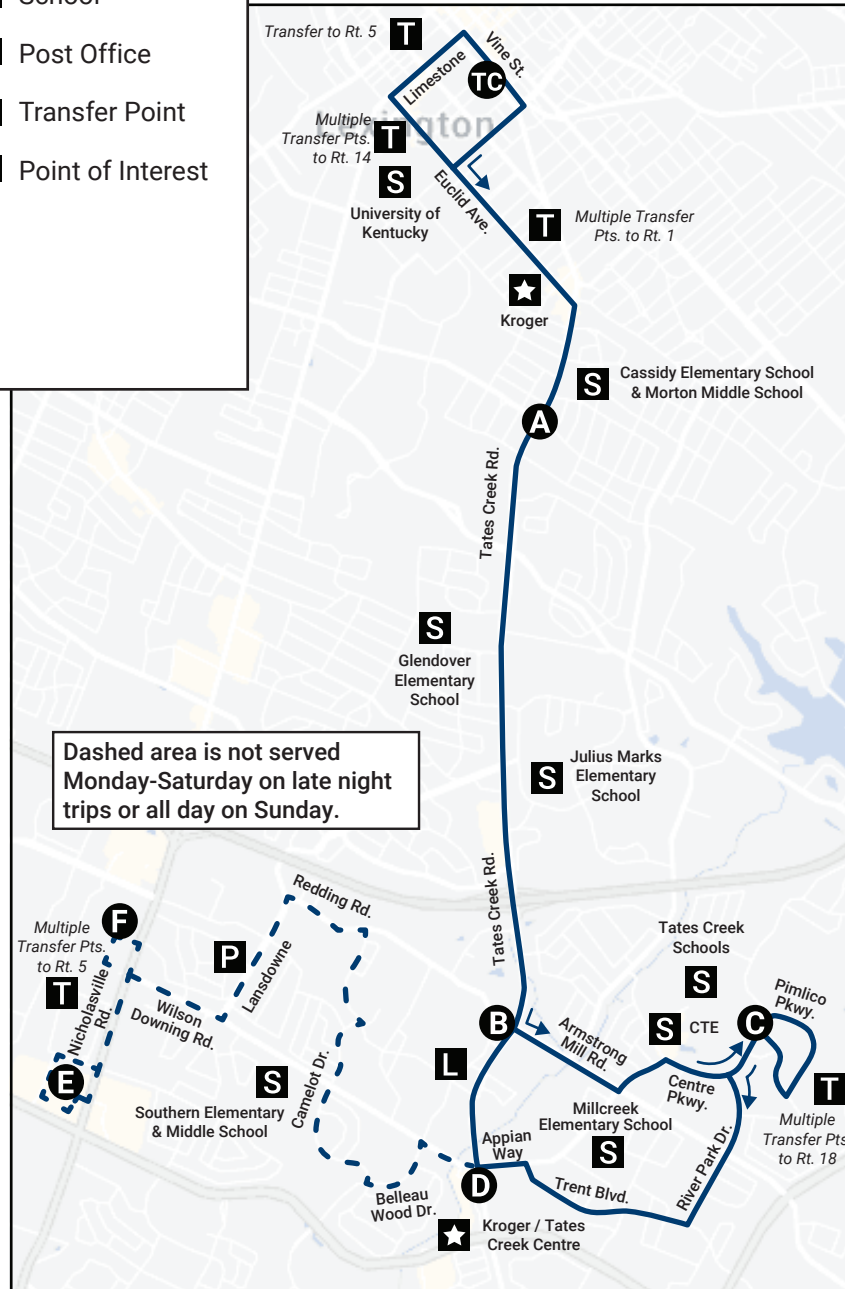

## LEGEND

Timepoints	Points of Interest
<b>TC</b> Transit Center	<b>H</b> Hospital
<b>A</b> Bates Creek @ Cooper	<b>L</b> Library
<b>B</b> Bates Creek @ Armstrong Mill	<b>S</b> School
<b>C</b> Centre Parkway @ Bold Bidder	<b>P</b> Post Office
<b>D</b> Bates Creek @ Appian Way	<b>T</b> Transfer Point
<b>E</b> Walmart @ Nichols Park	<b>★</b> Point of Interest
<b>F</b> Fayette Mall	

## Sunday Schedule

OUTBOUND					INBOUND				
TC	A	B	C	D	D	C	B	A	TC
Transit Center (Vine St.)	Tates Creek @ Cooper	Tates Creek @ Armstrong Mill	Centre Parkway @ Bold Bidder	Tates Creek @ Appian Way	Tates Creek @ Appian Way	Centre Parkway @ Bold Bidder	Tates Creek @ Armstrong Mill	Tates Creek @ Cooper	Transit Center (Vine St.)
--	--	5:41A	5:47A	5:53A	5:53A	--	5:55A	6:00A	6:10A
6:20A	6:28A	6:35A	6:41A	6:47A	6:53A	--	6:55A	7:00A	7:20A
7:30A	7:38A	7:45A	7:51A	7:57A	8:13A	--	8:15A	8:20A	8:30A
8:40A	8:48A	8:55A	9:01A	9:07A	9:23A	--	9:25A	9:30A	9:40A
9:50A	9:58A	10:05A	10:11A	10:17A	10:33A	--	10:35A	10:40A	10:50A
11:00A	11:08A	11:15A	11:21A	11:27A	11:43A	--	11:45A	11:50A	12:00P
12:10P	12:18P	12:25P	12:31P	12:37P	12:50P	--	12:52P	12:57P	1:10P
1:20P	1:28P	1:35P	1:41P	1:47P	1:50P	--	1:52P	1:57P	2:10P
2:30P	2:38P	2:45P	2:51P	2:57P	3:00P	--	3:02P	3:07P	3:20P
3:40P	3:48P	3:55P	4:01P	4:07P	4:10P	--	4:12P	4:17P	4:30P
4:50P	4:58P	5:05P	5:11P	5:17P	5:20P	--	5:22P	5:27P	5:40P
6:00P	6:08P	6:15P	6:21P	6:27P	6:30P	--	6:32P	6:37P	6:50P
7:10P	7:18P	7:25P	7:31P	7:37P	7:40P	--	7:42P	7:47P	8:00P
8:30P	8:38P	8:45P	8:51P	8:57P	9:03P	--	9:05P	9:10P	9:20P

All Sunday trips operate regular route to Appian Way at Tates Creek Road, then turn right on Tates Creek Road back to the Transit Center. There is no service via Rt. 3 to Nichols Park Walmart or Fayette Mall on Sunday.

Route 3 Serves the Loudon Bus Stop

DAY	OUTBOUND	INBOUND
Monday - Friday	5:07 AM	2:19 PM
	6:07 AM	6:30 PM
	6:34 AM	6:31 PM
	6:35 AM	10:20 PM
	1:59 PM	12:30 AM
Saturday	5:04 AM	8:05 PM
	6:04 AM	12:30 AM
Sunday	5:22 AM	9:30 PM