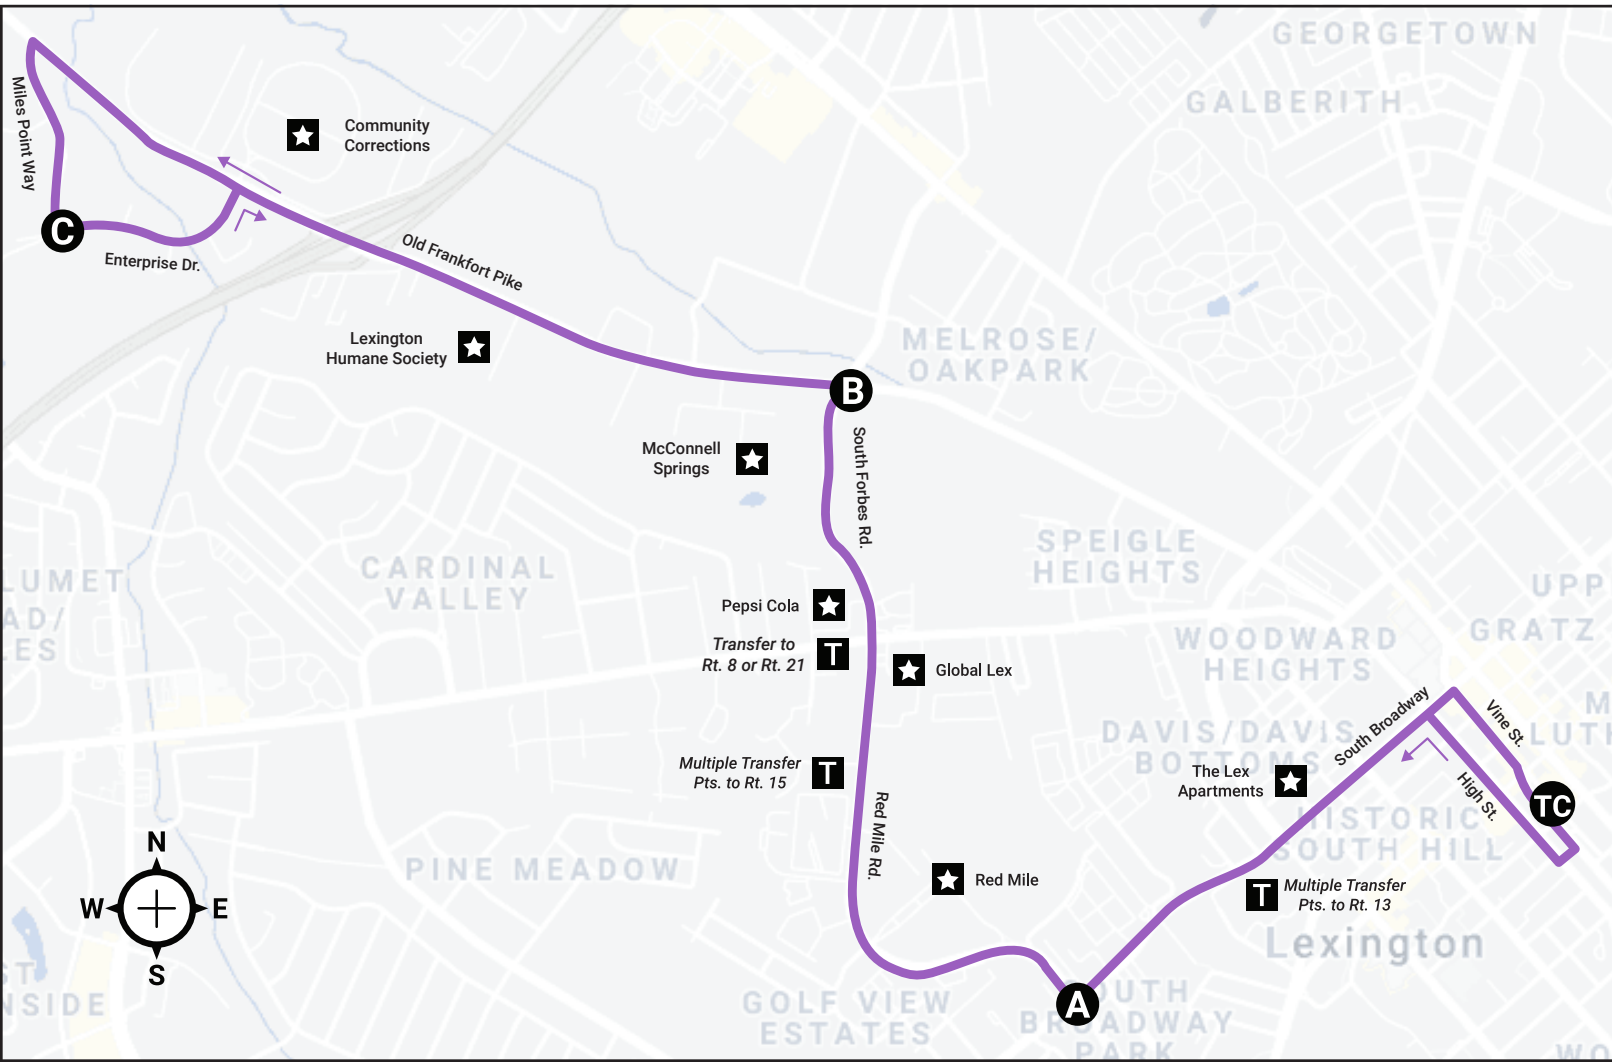

Old Frankfort Pike

24

Serving:

- The Lex Apartments
- Red Mile Race Track
- Global Lex
- Pepsi Cola
- McConnell Springs
- Lexington Humane Society
- Community Corrections
- Miles Point Way
- Enterprise Dr.

Monday - Friday Schedule

OUTBOUND				INBOUND			
TC	A	B	C	C	B	A	TC
Transit Center (Vine St.)	Broadway @ Red Mile	Forbes @ Old Frankfort	Miles Point Way @ Enterprise	Miles Point Way @ Enterprise	Forbes @ Old Frankfort	Broadway @ Red Mile	Transit Center (Vine St.)
--:--	--:--	--:--	--:--	5:59A	6:04A	6:10A	6:25A
6:35A	6:41A	6:47A	6:55A	6:59A	7:04A	7:10A	7:25A
7:35A	7:41A	7:47A	7:55A	7:59A	8:04A	8:10A	8:35A
8:45A	8:51A	8:57A	9:05A	9:09A	9:14A	9:20A	9:45A
2:35P	2:41P	2:47P	2:55P	2:59P	3:04P	3:10P	3:35P
3:45P	3:51P	3:57P	4:05P	4:09P	4:14P	4:20P	4:45P
4:55P	5:01P	5:07P	5:15P	5:19P	5:24P	5:30P	5:55P
6:05P	6:11P	6:17P	6:25P	6:29P	6:34P	6:40P	7:05P

24

LEGEND	
TC Timepoints	Points of Interest
A Transit Center	H Hospital
B Broadway @ Red Mile	L Library
B Forbes @ Old Frankfort	S School
C Miles Point Way @ Enterprise	P Post Office
	T Transfer Point
	★ Point of Interest

Route 24 Serves the Loudon Bus Stop		
DAY	OUTBOUND	INBOUND
Monday - Friday	5:45 AM 2:20 PM	9:55 AM 7:15 PM

Customers may board the bus in route to the end of the line.