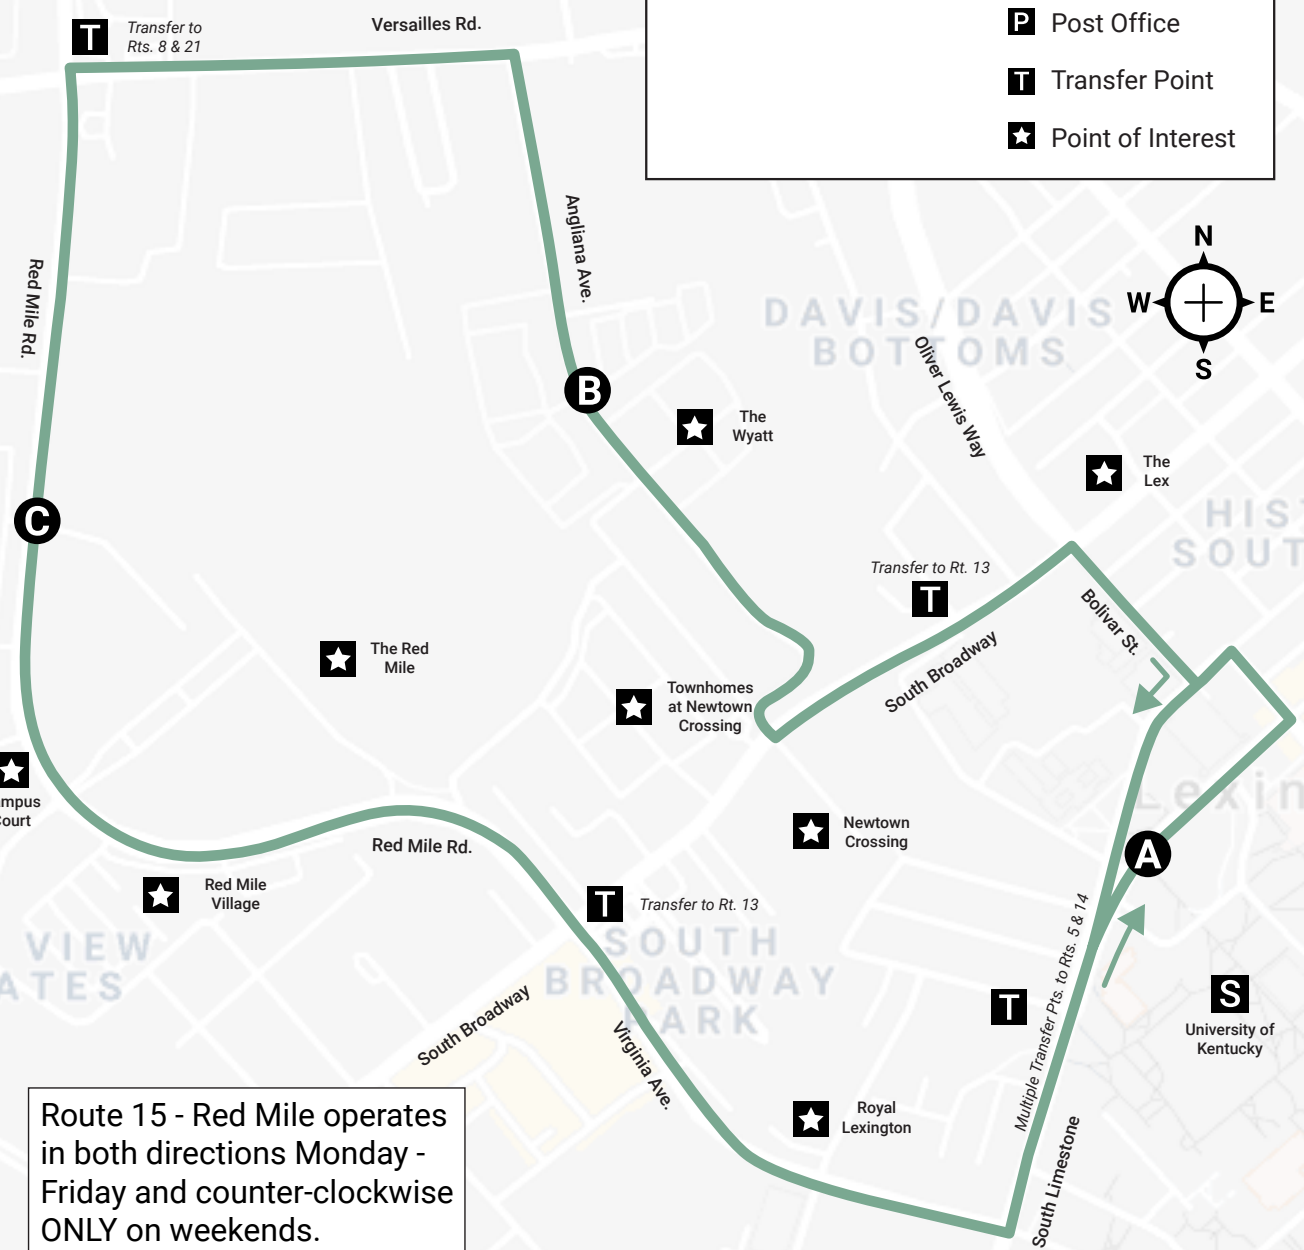

15

LEGEND

Timepoints	Points of Interest
A Limestone @ Upper	H Hospital
B Angliana @ 525	L Library
C The Mark at Lexington	S School
	P Post Office
	T Transfer Point
	★ Point of Interest

Route 15 - Red Mile operates in both directions Monday - Friday and counter-clockwise ONLY on weekends.

Monday - Friday Schedule

Counter-Clockwise Morning / Mid-Day				Counter-Clockwise Afternoon / Evening			
A	B	C	A	A	B	C	A
Limestone @ Upper	Angliana @ 525	The Mark at Lexington	Limestone @ Upper	Limestone @ Upper	Angliana @ 525	The Mark at Lexington	Limestone @ Upper
--	6:56A	7:02A	7:10A	1:02P	1:11P	1:18P	1:26P
--	7:08A	7:14A	7:22A	1:14P	1:23P	1:30P	1:38P
7:10A	7:19A	7:26A	7:34A	1:26P	1:35P	1:42P	1:50P
7:22A	7:31A	7:38A	7:46A	1:38P	1:47P	1:54P	2:02P
--	7:39A	7:46A	7:54A	1:50P	1:59P	2:06P	2:14P
7:34A	7:43A	7:50A	7:58A	2:02P	2:11P	2:18P	2:26P
7:46A	7:55A	8:02A	8:10A	2:14P	2:23P	2:30P	2:38P
7:54A	8:03A	8:10A	8:18A	2:26P	2:35P	2:42P	2:50P
8:02A	8:11A	8:18A	8:26A	2:38P	2:47P	2:54P	3:02P
8:10A	8:19A	8:26A	8:34A	2:50P	2:59P	3:06P	3:14P
8:18A	8:27A	8:34A	8:42A	3:02P	3:11P	3:18P	3:26P
8:26A	8:35A	8:42A	8:50A	3:14P	3:23P	3:30P	3:38P
8:34A	8:43A	8:50A	8:58A	3:26P	3:35P	3:42P	3:50P
8:42A	8:51A	8:58A	9:06A	3:38P	3:47P	3:54P	4:02P
8:50A	8:59A	9:06A	9:14A	3:50P	3:59P	4:06P	4:14P
8:58A	9:07A	9:14A	9:22A	4:02P	4:11P	4:18P	4:26P
9:06A	9:15A	9:22A	9:30A	4:14P	4:23P	4:30P	4:38P
9:14A	9:23A	9:30A	9:38A	4:26P	4:35P	4:42P	4:50P
9:22A	9:31A	9:38A	9:46A	4:38P	4:47P	4:54P	5:02P
9:30A	9:39A	9:46A	9:54A	4:50P	4:59P	5:06P	5:14P
9:46A	9:55A	10:02A	10:10A	5:02P	5:11P	5:18P	5:26P
10:02A	10:11A	10:18A	10:26A	5:14P	5:23P	5:30P	5:38P
10:14A	10:23A	10:30A	10:38A	5:26P	5:35P	5:42P	5:50P
10:26A	10:35A	10:42A	10:50A	5:46P	5:55P	6:02P	--
10:38A	10:47A	10:54A	11:02A	5:50P	5:59P	6:06P	6:14P
10:50A	10:59A	11:06A	11:14A	6:14P	6:23P	6:30P	6:38P
11:02A	11:11A	11:18A	11:26A	6:38P	6:47P	6:54P	7:02P
11:14A	11:23A	11:30A	11:38A	7:02P	7:11P	7:18P	7:26P
11:26A	11:35A	11:42A	11:50A	7:26P	7:35P	7:42P	7:50P
11:38A	11:47A	11:54A	12:02P	7:50P	7:59P	8:06P	8:14P
11:50A	11:59A	12:06P	12:14P	8:14P	8:23P	8:30P	8:38P
12:02P	12:11P	12:18P	12:26P	8:38P	8:47P	8:54P	9:02P
12:14P	12:23P	12:30P	12:38P	9:02P	9:11P	9:18P	9:26P
12:26P	12:35P	12:42P	12:50P	9:26P	9:35P	9:42P	9:50P
12:38P	12:47P	12:54P	1:02P	9:54P	10:01P	10:06P	10:14P
12:50P	12:59P	1:06P	1:14P	10:14P	10:21P	10:26P	--

Monday - Friday Schedule