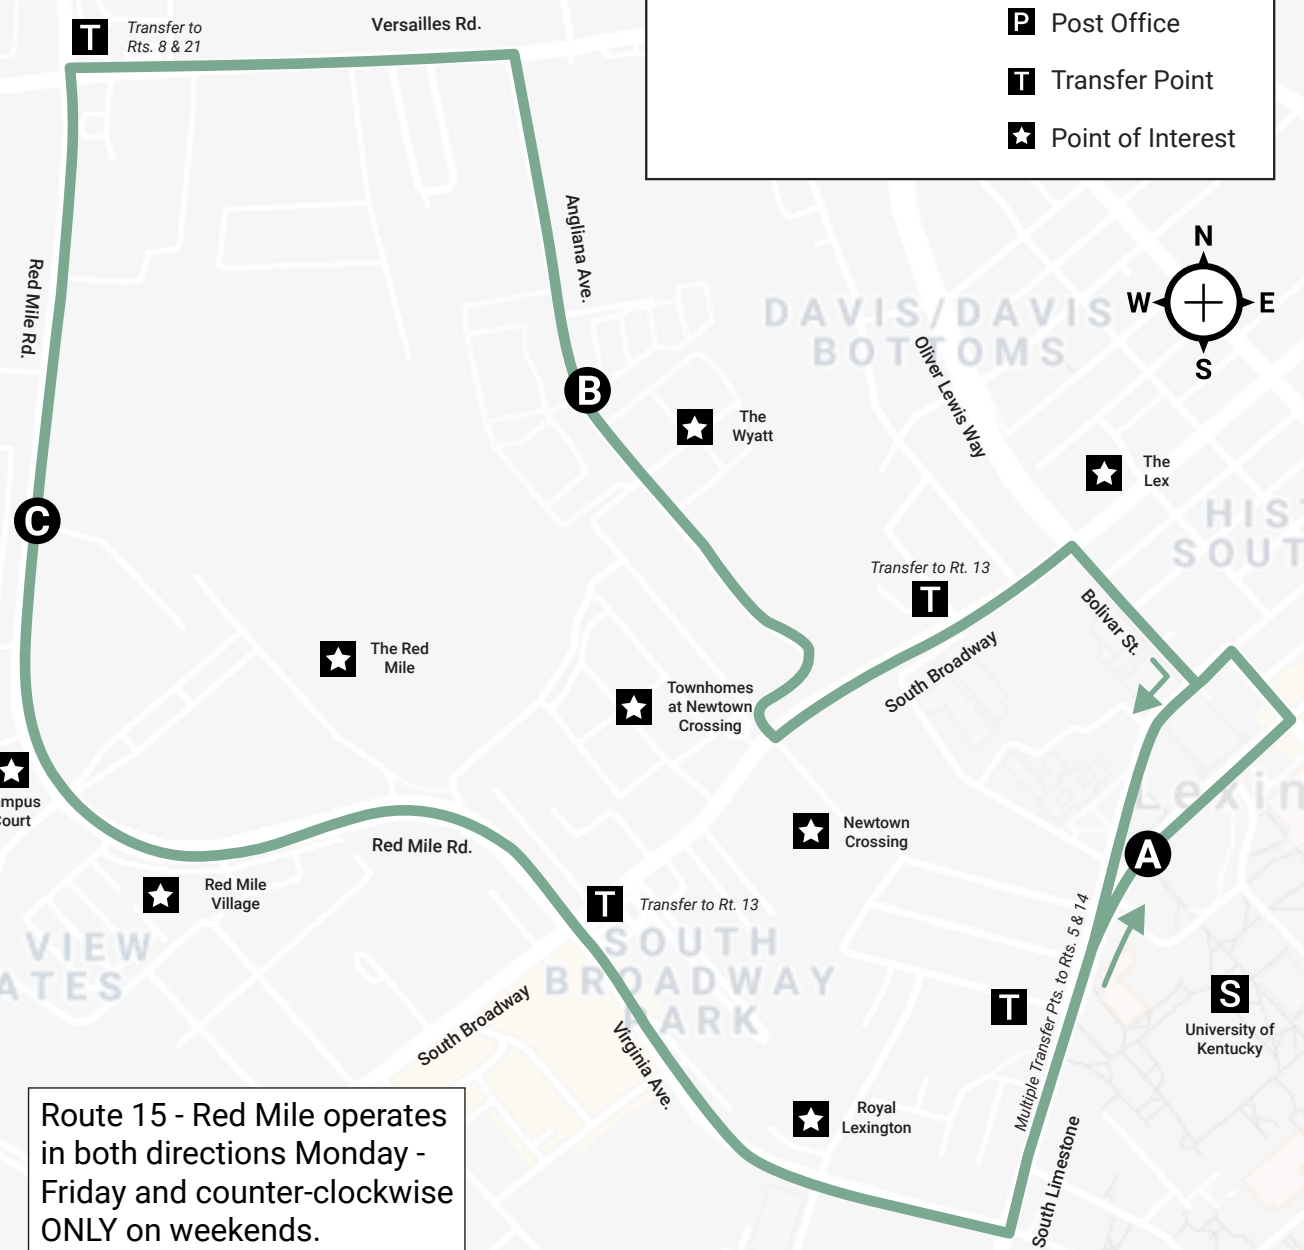

Route 15 - Red Mile operates in both directions Monday - Friday and counter-clockwise ONLY on weekends.

Monday - Friday Schedule

Counter-Clockwise Morning / Mid-Day				Counter-Clockwise Afternoon / Evening			
A	B	C	A	A	B	C	A
Limestone @ Upper	Angliana @ 525	The Mark at Lexington	Limestone @ Upper	Limestone @ Upper	Angliana @ 525	The Mark at Lexington	Limestone @ Upper
--	6:56A	7:02A	7:10A	1:02P	1:11P	1:18P	1:26P
--	7:08A	7:14A	7:22A	1:14P	1:23P	1:30P	1:38P
7:10A	7:19A	7:26A	7:34A	1:26P	1:35P	1:42P	1:50P
7:22A	7:31A	7:38A	7:46A	1:38P	1:47P	1:54P	2:02P
--	7:39A	7:46A	7:54A	1:50P	1:59P	2:06P	2:14P
7:34A	7:43A	7:50A	7:58A	2:02P	2:11P	2:18P	2:26P
7:46A	7:55A	8:02A	8:10A	2:14P	2:23P	2:30P	2:38P
7:54A	8:03A	8:10A	8:18A	2:26P	2:35P	2:42P	2:50P
8:02A	8:11A	8:18A	8:26A	2:38P	2:47P	2:54P	3:02P
8:10A	8:19A	8:26A	8:34A	2:50P	2:59P	3:06P	3:14P
8:18A	8:27A	8:34A	8:42A	3:02P	3:11P	3:18P	3:26P
8:26A	8:35A	8:42A	8:50A	3:14P	3:23P	3:30P	3:38P
8:34A	8:43A	8:50A	8:58A	3:26P	3:35P	3:42P	3:50P
8:42A	8:51A	8:58A	9:06A	3:38P	3:47P	3:54P	4:02P
8:50A	8:59A	9:06A	9:14A	3:50P	3:59P	4:06P	4:14P
8:58A	9:07A	9:14A	9:22A	4:02P	4:11P	4:18P	4:26P
9:06A	9:15A	9:22A	9:30A	4:14P	4:23P	4:30P	4:38P
9:14A	9:23A	9:30A	9:38A	4:26P	4:35P	4:42P	4:50P
9:22A	9:31A	9:38A	9:46A	4:38P	4:47P	4:54P	5:02P
9:30A	9:39A	9:46A	9:54A	4:50P	4:59P	5:06P	5:14P
9:46A	9:55A	10:02A	10:10A	5:02P	5:11P	5:18P	5:26P
10:02A	10:11A	10:18A	10:26A	5:14P	5:23P	5:30P	5:38P
10:14A	10:23A	10:30A	10:38A	5:26P	5:35P	5:42P	5:50P
10:26A	10:35A	10:42A	10:50A	5:46P	5:55P	6:02P	--
10:38A	10:47A	10:54A	11:02A	5:50P	5:59P	6:06P	6:14P
10:50A	10:59A	11:06A	11:14A	6:14P	6:23P	6:30P	6:38P
11:02A	11:11A	11:18A	11:26A	6:38P	6:47P	6:54P	7:02P
11:14A	11:23A	11:30A	11:38A	7:02P	7:11P	7:18P	7:26P
11:26A	11:35A	11:42A	11:50A	7:26P	7:35P	7:42P	7:50P
11:38A	11:47A	11:54A	12:02P	7:50P	7:59P	8:06P	8:14P
11:50A	11:59A	12:06P	12:14P	8:14P	8:23P	8:30P	8:38P
12:02P	12:11P	12:18P	12:26P	8:38P	8:47P	8:54P	9:02P
12:14P	12:23P	12:30P	12:38P	9:02P	9:11P	9:18P	9:26P
12:26P	12:35P	12:42P	12:50P	9:26P	9:35P	9:42P	9:50P
12:38P	12:47P	12:54P	1:02P	9:54P	10:01P	10:06P	10:14P
12:50P	12:59P	1:06P	1:14P	10:14P	10:21P	10:26P	--