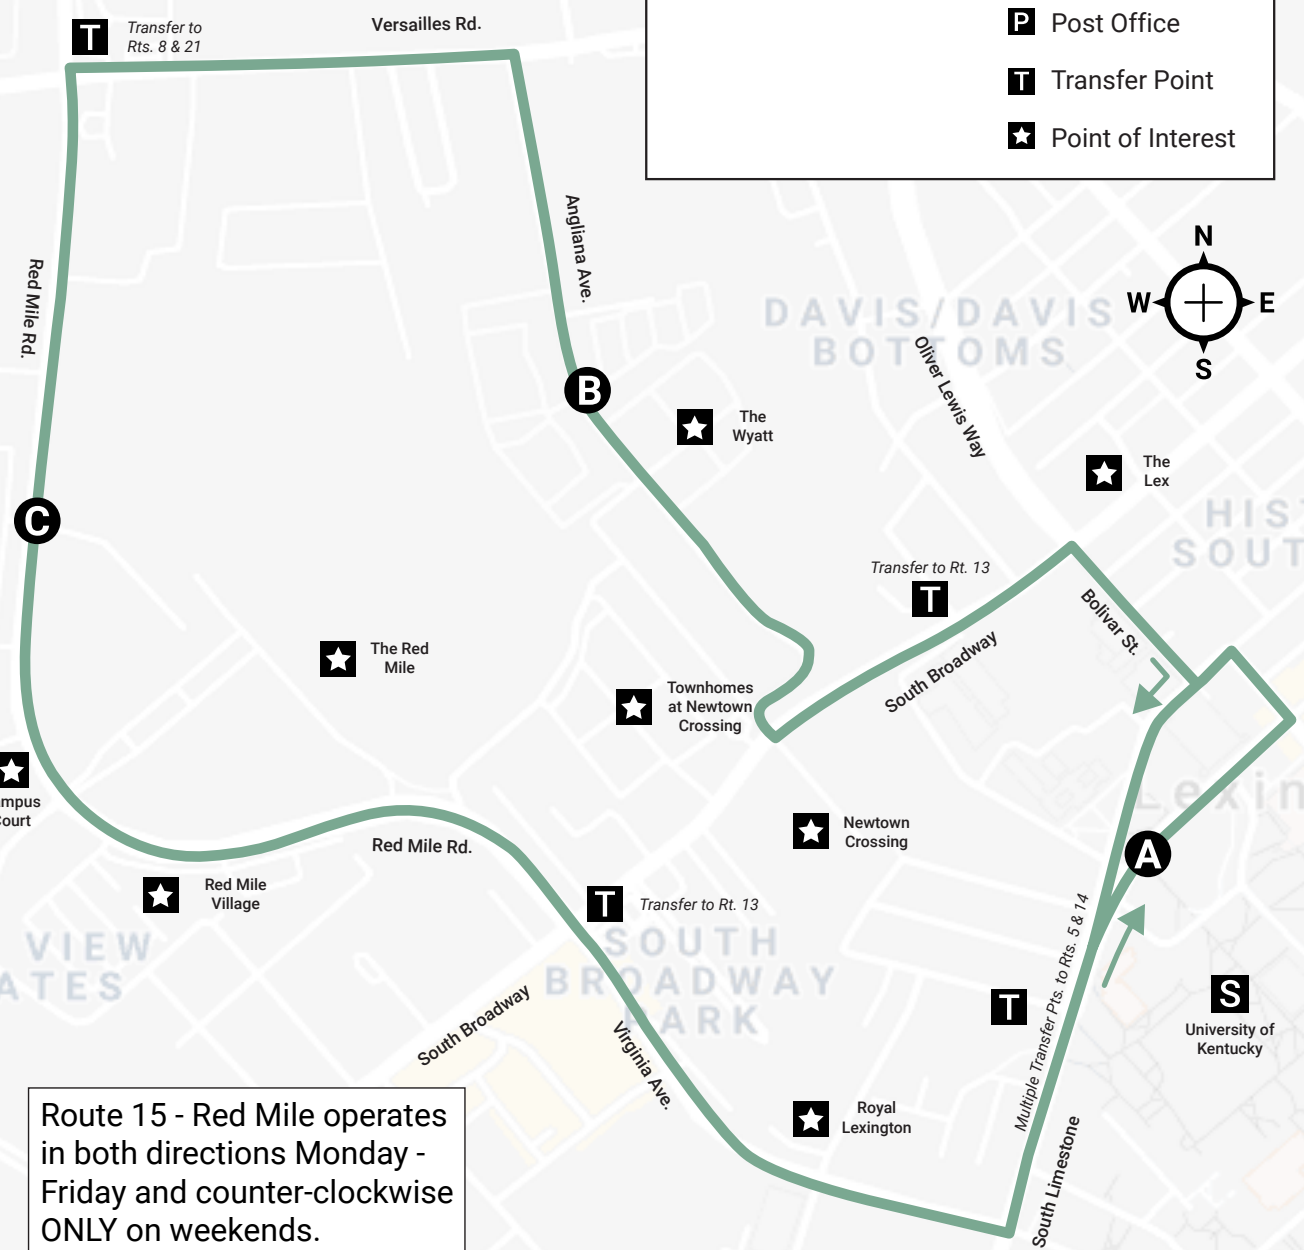

15

LEGEND

Timepoints	Points of Interest
A Limestone @ Upper	H Hospital
B Angliana @ 525	L Library
C The Mark at Lexington	S School
	P Post Office
	T Transfer Point
	★ Point of Interest

Route 15 - Red Mile operates in both directions Monday - Friday and counter-clockwise ONLY on weekends.

Monday - Friday Schedule

Counter-Clockwise Morning / Mid-Day				Counter-Clockwise Afternoon / Evening			
A	B	C	A	A	B	C	A
Limestone @ Upper	Angliana @ 525	The Mark at Lexington	Limestone @ Upper	Limestone @ Upper	Angliana @ 525	The Mark at Lexington	Limestone @ Upper
--	6:56A	7:02A	7:10A	1:02P	1:11P	1:18P	1:26P
--	7:08A	7:14A	7:22A	1:14P	1:23P	1:30P	1:38P
7:10A	7:19A	7:26A	7:34A	1:26P	1:35P	1:42P	1:50P
7:22A	7:31A	7:38A	7:46A	1:38P	1:47P	1:54P	2:02P
--	7:39A	7:46A	7:54A	1:50P	1:59P	2:06P	2:14P
7:34A	7:43A	7:50A	7:58A	2:02P	2:11P	2:18P	2:26P
7:46A	7:55A	8:02A	8:10A	2:14P	2:23P	2:30P	2:38P
7:54A	8:03A	8:10A	8:18A	2:26P	2:35P	2:42P	2:50P
8:02A	8:11A	8:18A	8:26A	2:38P	2:47P	2:54P	3:02P
8:10A	8:19A	8:26A	8:34A	2:50P	2:59P	3:06P	3:14P
8:18A	8:27A	8:34A	8:42A	3:02P	3:11P	3:18P	3:26P
8:26A	8:35A	8:42A	8:50A	3:14P	3:23P	3:30P	3:38P
8:34A	8:43A	8:50A	8:58A	3:26P	3:35P	3:42P	3:50P
8:42A	8:51A	8:58A	9:06A	3:38P	3:47P	3:54P	4:02P
8:50A	8:59A	9:06A	9:14A	3:50P	3:59P	4:06P	4:14P
8:58A	9:07A	9:14A	9:22A	4:02P	4:11P	4:18P	4:26P
9:06A	9:15A	9:22A	9:30A	4:14P	4:23P	4:30P	4:38P
9:14A	9:23A	9:30A	9:38A	4:26P	4:35P	4:42P	4:50P
9:22A	9:31A	9:38A	9:46A	4:38P	4:47P	4:54P	5:02P
9:30A	9:39A	9:46A	9:54A	4:50P	4:59P	5:06P	5:14P
9:46A	9:55A	10:02A	10:10A	5:02P	5:11P	5:18P	5:26P
10:02A	10:11A	10:18A	10:26A	5:14P	5:23P	5:30P	5:38P
10:14A	10:23A	10:30A	10:38A	5:26P	5:35P	5:42P	5:50P
10:26A	10:35A	10:42A	10:50A	5:46P	5:55P	6:02P	--
10:38A	10:47A	10:54A	11:02A	5:50P	5:59P	6:06P	6:14P
10:50A	10:59A	11:06A	11:14A	6:14P	6:23P	6:30P	6:38P
11:02A	11:11A	11:18A	11:26A	6:38P	6:47P	6:54P	7:02P
11:14A	11:23A	11:30A	11:38A	7:02P	7:11P	7:18P	7:26P
11:26A	11:35A	11:42A	11:50A	7:26P	7:35P	7:42P	7:50P
11:38A	11:47A	11:54A	12:02P	7:50P	7:59P	8:06P	8:14P
11:50A	11:59A	12:06P	12:14P	8:14P	8:23P	8:30P	8:38P
12:02P	12:11P	12:18P	12:26P	8:38P	8:47P	8:54P	9:02P
12:14P	12:23P	12:30P	12:38P	9:02P	9:11P	9:18P	9:26P
12:26P	12:35P	12:42P	12:50P	9:26P	9:35P	9:42P	9:50P
12:38P	12:47P	12:54P	1:02P	9:54P	10:01P	10:06P	10:14P
12:50P	12:59P	1:06P	1:14P	10:14P	10:21P	10:26P	--

Monday - Friday Schedule