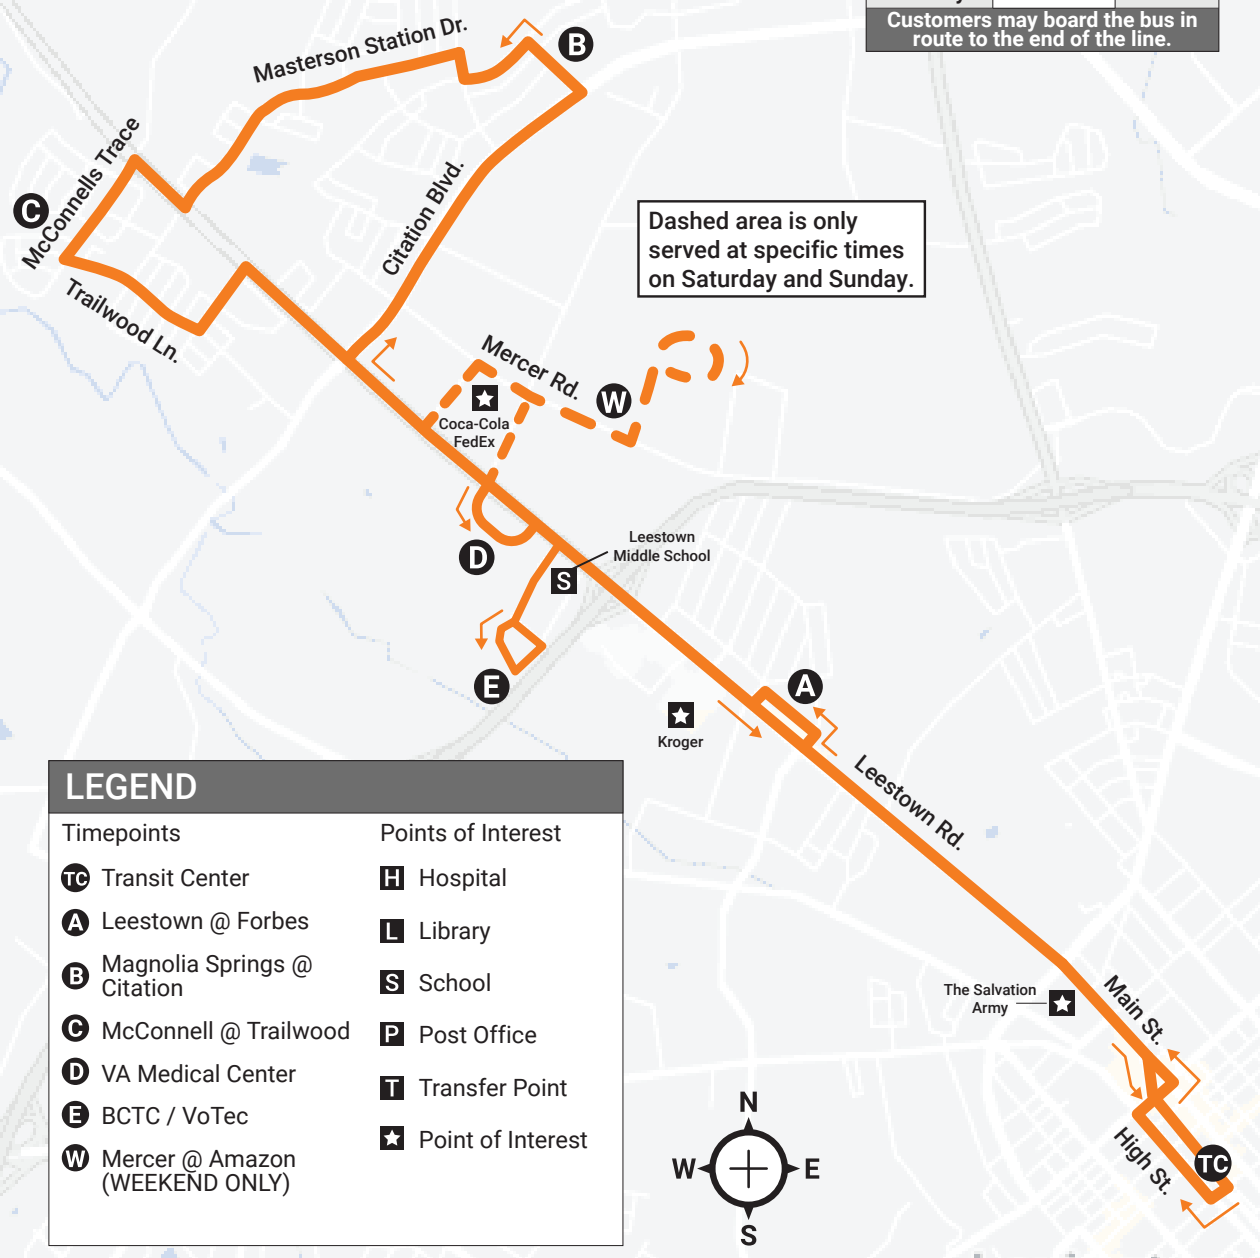

Nighttime Service for Rt. 12

For information on nighttime service (after 9:30 p.m. Monday - Saturday) for this area please refer to:

52 Night - Georgetown Road

12

Route 12 Serves the Loudon Bus Stop

DAY	OUTBOUND	INBOUND
Monday - Friday	5:10 AM 5:40 AM 1:45 PM	9:20 AM 6:40 PM 9:25 PM
Saturday	5:25 AM	9:20 PM
Sunday	5:25 AM	9:30 PM

Customers may board the bus in route to the end of the line.

Dashed area is only served at specific times on Saturday and Sunday.

LEGEND

Timepoints	Points of Interest
TC Transit Center	H Hospital
A Leestown @ Forbes	L Library
B Magnolia Springs @ Citation	S School
C McConnell @ Trailwood	P Post Office
D VA Medical Center	T Transfer Point
E BCTC / VoTec	★ Point of Interest
W Mercer @ Amazon (WEEKEND ONLY)	

Saturday Schedule

OUTBOUND				INBOUND					
TC	A	W	B	B	C	D	E	A	TC
Transit Center (Vine St.)	Leestown @ Forbes	Mercer @ Amazon	Magnolia Springs @ Citation	Magnolia Springs @ Citation	McConnell @ Trailwood	VA Medical Center	BCTC / VoTec	Leestown @ Forbes	Transit Center (Vine St.)
--:--	--:--	--:--	--:--	5:40A	5:47A	5:53A	5:56A	6:00A	6:10A
6:20A	6:30A	6:36A	6:46A	6:55A	7:02A	7:08A	7:11A	7:15A	7:25A
7:35A	7:45A	--:--	7:55A	8:05A	8:12A	8:18A	8:21A	8:25A	8:35A
8:45A	8:55A	--:--	9:05A	9:15A	9:22A	9:28A	9:31A	9:35A	9:45A
9:55A	10:05A	--:--	10:15A	10:24A	10:31A	10:37A	10:40A	10:45A	10:55A
11:05A	11:15A	--:--	11:25A	11:34A	11:41A	11:47A	11:50A	11:55A	12:05P
12:15P	12:25P	--:--	12:35P	12:44P	12:51P	12:57P	1:00P	1:05P	1:15P
1:25P	1:35P	--:--	1:45P	1:54P	2:01P	2:07P	2:10P	2:15P	2:25P
2:35P	2:45P	--:--	2:55P	3:03P	3:11P	3:17P	3:20P	3:25P	3:35P
3:45P	3:55P	--:--	4:05P	4:13P	4:21P	4:27P	4:30P	4:35P	4:45P
4:55P	5:05P	5:11P	5:21P	5:23P	5:31P	5:37P	5:40P	5:45P	5:55P
6:05P	6:15P	6:21P	6:31P	6:34P	6:42P	6:48P	6:51P	6:55P	7:05P
7:15P	7:25P	--:--	7:35P	7:44P	7:52P	7:58P	8:01P	8:05P	8:15P
8:25P	8:35P	--:--	8:42P	8:43P	8:51P	8:57P	9:00P	9:04P	9:10P