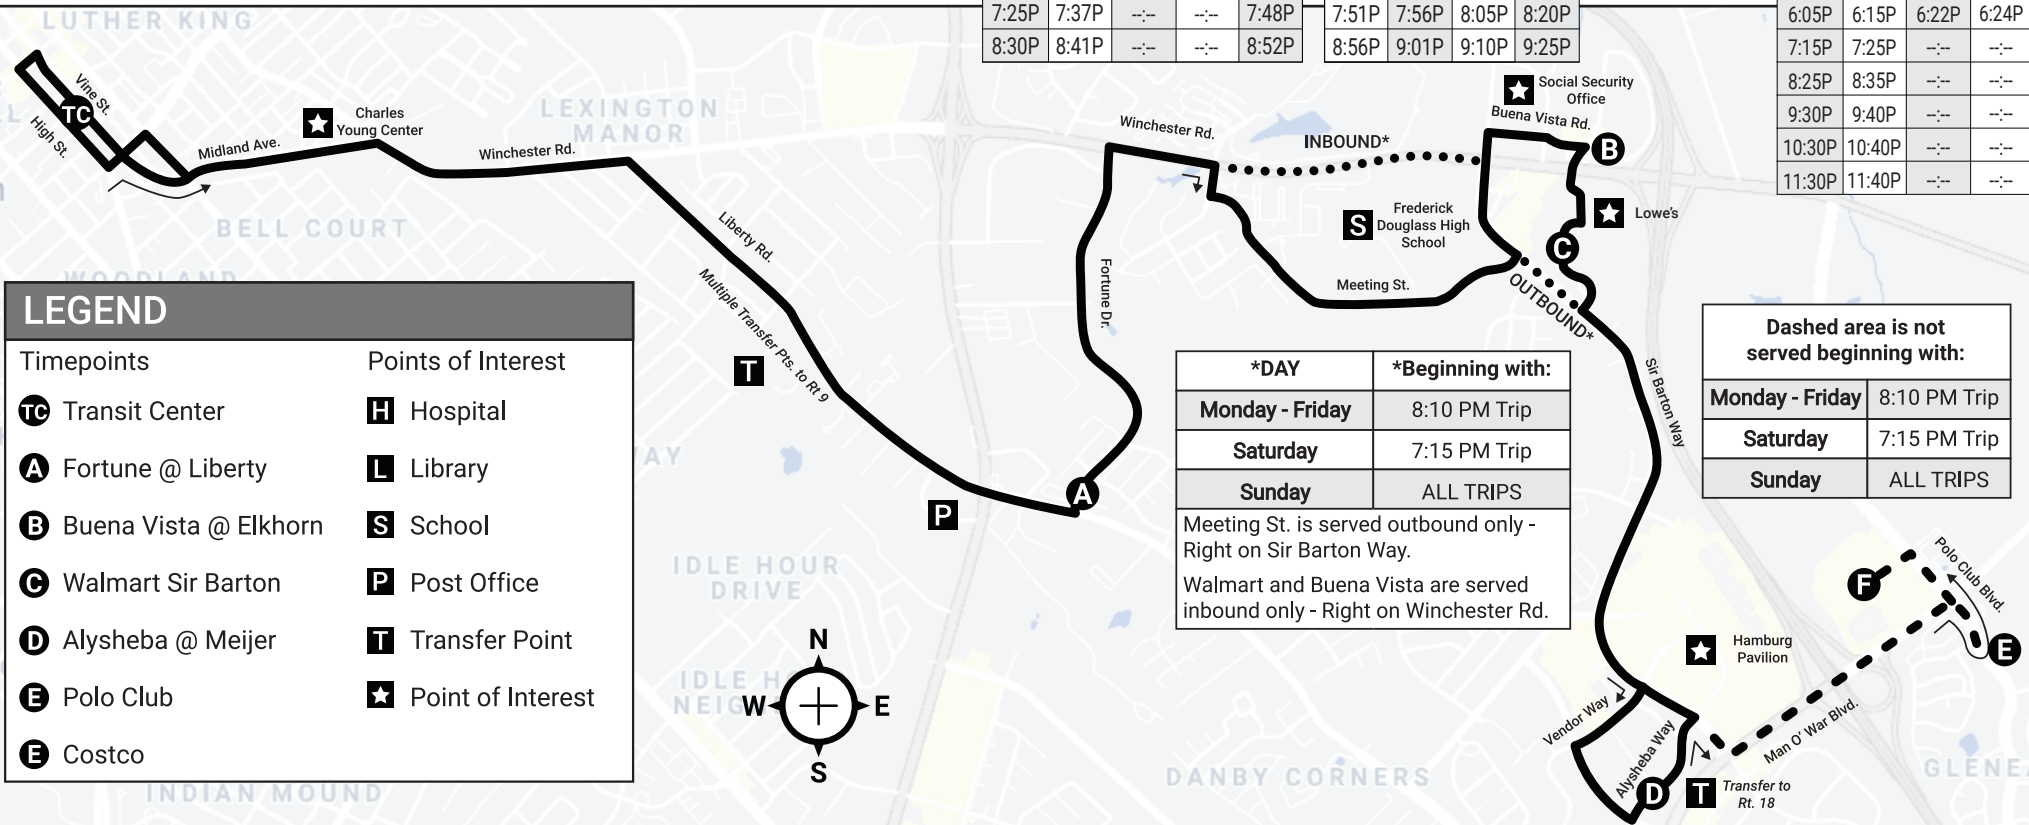

Saturday Schedule

OUTBOUND							INBOUND				
TC	A	B	C	D	E	F	D	F	C	A	TC
Transit Center (Vine St.)	Fortune @ Liberty	Buena Vista @ Elkhorn	Walmart Sir Barton	Alysheba @ Meijer	Polo Club	Costco	Alysheba @ Meijer	Costco	Walmart Sir Barton	Fortune @ Liberty	Transit Center (Vine St.)
--	--	--	--	--	--	--	5:40A	--	5:45A	5:57A	6:10A
6:20A	6:30A	6:37A	6:39A	6:45A	--	--	6:55A	--	7:00A	7:12A	7:25A
7:35A	7:45A	7:52A	7:54A	8:00A	--	--	8:05A	--	8:10A	8:22A	8:35A
8:45A	8:55A	9:02A	9:04A	9:10A	--	--	9:15A	--	9:20A	9:32A	9:45A
--	--	--	--	--	10:08A	10:12A	--	10:16A	10:23A	10:38A	10:55A
9:55A	10:07A	10:15A	10:18A	10:28A	10:34A	10:38A	--	11:26A	11:33A	11:48A	12:05P
11:05A	11:19A	11:27A	11:30A	11:40A	11:46A	11:50A	--	12:36P	12:43P	12:58P	1:15P
12:15P	12:29P	12:37P	12:40P	12:50P	12:56P	1:00P	--	1:46P	1:53P	2:08P	2:25P
1:25P	1:39P	1:47P	1:50P	2:00P	2:06P	2:10P	--	2:56P	3:03P	3:18P	3:35P
2:35P	2:49P	2:57P	3:00P	3:10P	3:16P	3:20P	--	4:06P	4:13P	4:28P	4:45P
3:45P	3:59P	4:07P	4:10P	4:20P	4:26P	4:30P	--	5:16P	5:23P	5:38P	5:55P
4:55P	5:09P	5:17P	5:20P	5:27P	5:33P	5:37P	--	6:28P	6:35P	6:48P	7:05P
6:05P	6:15P	6:22P	6:24P	6:31P	6:37P	6:41P	--	6:43P	6:50P	7:03P	7:20P
7:15P	7:25P	--	--	7:36P	--	--	7:40P	--	7:45P	7:58P	8:15P
8:25P	8:35P	--	--	8:46P	--	--	8:47P	--	8:52P	9:03P	9:20P
9:30P	9:40P	--	--	9:51P	--	--	9:51P	--	9:56P	10:07P	10:20P
10:30P	10:40P	--	--	10:51P	--	--	10:51P	--	10:56P	11:07P	11:20P
11:30P	11:40P	--	--	11:51P	--	--	11:51P	--	11:56P	12:07A	12:20A

LEGEND	
Timepoints	Points of Interest
TC Transit Center	H Hospital
A Fortune @ Liberty	L Library
B Buena Vista @ Elkhorn	S School
C Walmart Sir Barton	P Post Office
D Alysheba @ Meijer	T Transfer Point
E Polo Club	★ Point of Interest
F Costco	

*DAY	*Beginning with:
Monday - Friday	8:10 PM Trip
Saturday	7:15 PM Trip
Sunday	ALL TRIPS

Meeting St. is served outbound only - Right on Sir Barton Way.
Walmart and Buena Vista are served inbound only - Right on Winchester Rd.

Dashed area is not served beginning with:	
Monday - Friday	8:10 PM Trip
Saturday	7:15 PM Trip
Sunday	ALL TRIPS